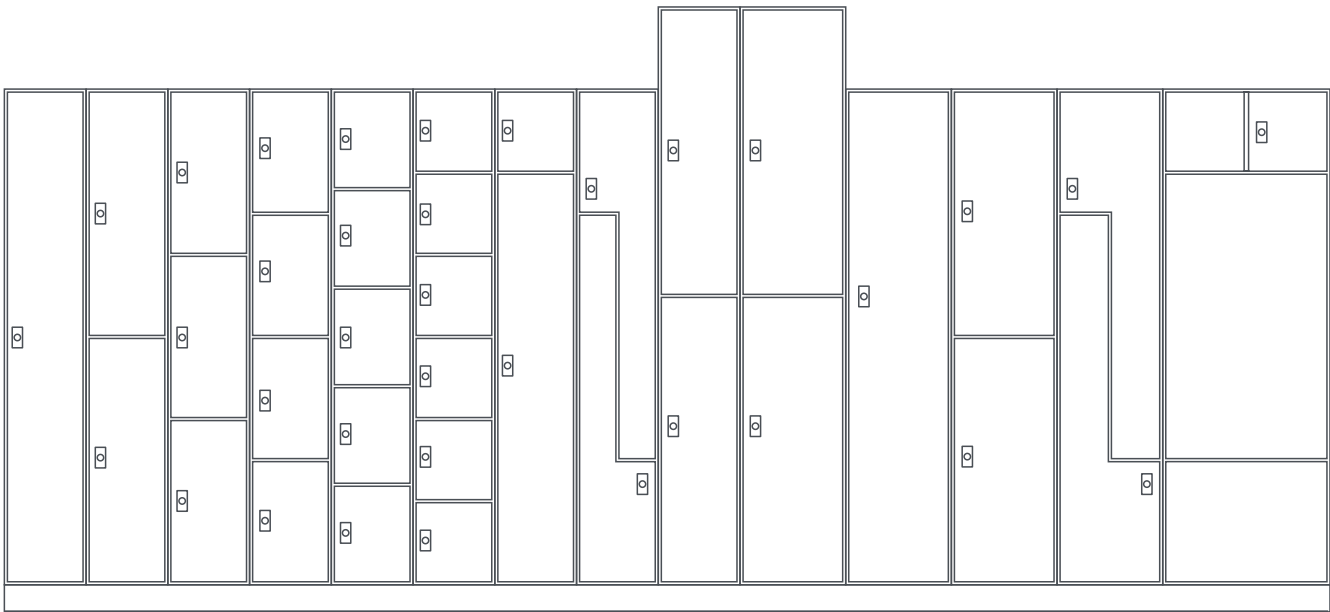

ACRYLIC

A B C D E F G Z I CCI CCA CCB CCZ CCS

LOCKER MODEL NO.	OUTSIDE DIMENSION PER FRAME (WxDxH)	DOOR OPENINGS PER FRAME (Height)
A 1272-1	11.5x19.5x72	1 Door (72")
B 1236-2	11.5x19.5x72	2 Doors (36")
C 1224-3	11.5x19.5x72	3 Doors (24")
D 1218-4	11.5x19.5x72	4 Doors (18")
E 1214-5	11.5x19.5x72	5 Doors (14")
F 1212-6	11.5x19.5x72	6 Doors (12")
G 1212/60-2	11.5x19.5x72	2 Doors (12"/60")
Z* 1254-2Z	11.5x19.5x72	2 Doors (54")
I 1242-2	11.5x19.5x84	2 Doors (42")
CCI 1542-2	15x19.5x84	2 Doors (42")
CCA 1572-1	15x19.5x72	1 Door (72")
CCB 1536-2	15x19.5x72	2 Doors (36")
CCZ 1544-2Z	15x19.5x72	2 Doors (54")
CCS 2412-2	24x19.5x72	1 Door / 1 Cubby (12") with Storage Bench