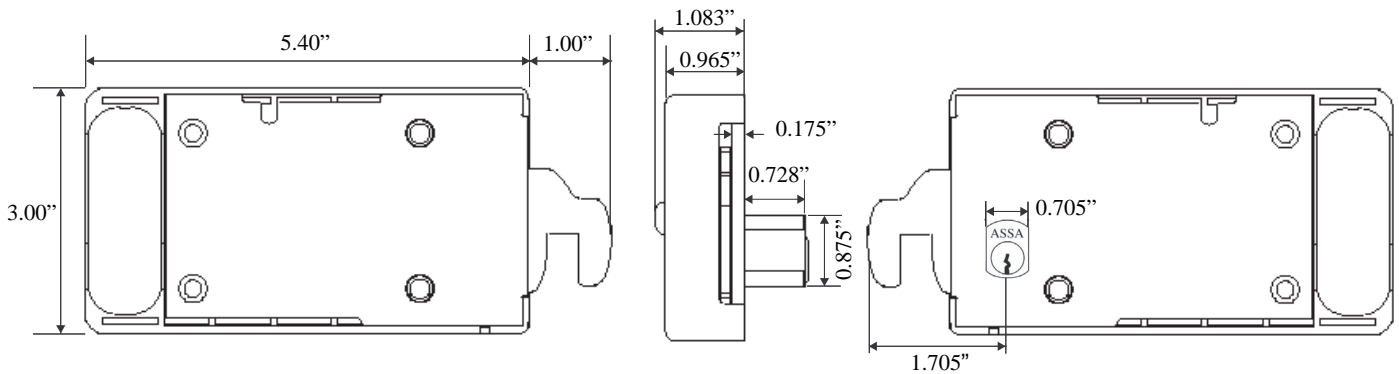

CLUB SERIES CASSETTE LOCKS

CLUB SERIES COIN LOCKS