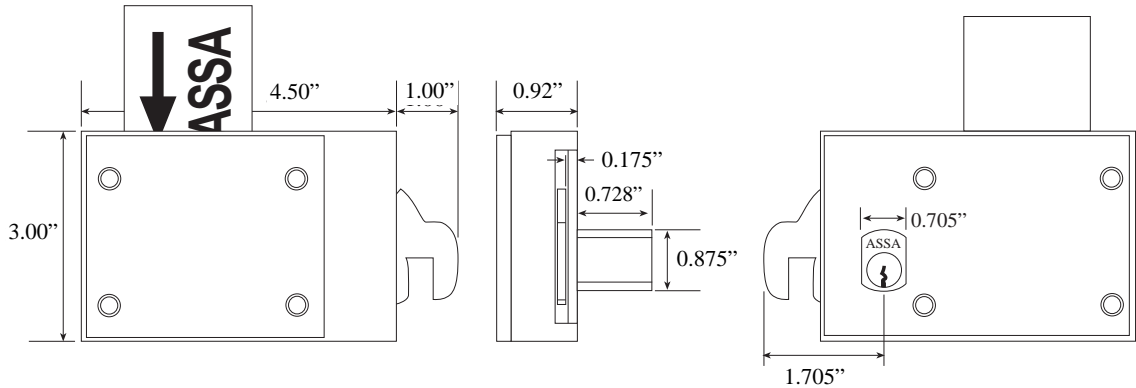

ASSA® CLUB SERIES LOCKER LOCKS

TECHNICAL SPECIFICATIONS

CLUB SERIES CARD LOCKS