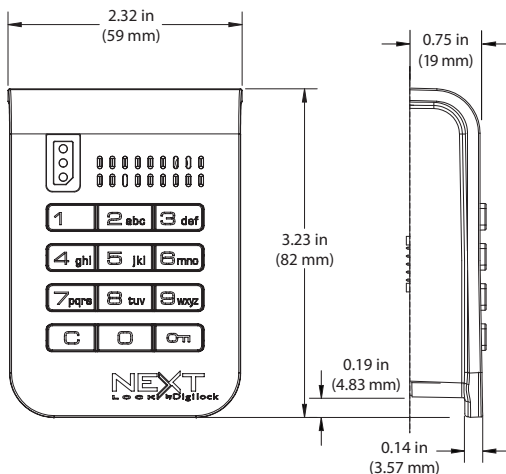

- All metal housing
- Integrated pull handle
- Surface mount
- Motorized 1/2" (12mm) deadbolt
- Keypad operation
- Dual functionality (shared or assigned)
- Operates with a 4-digit user code
- Management access
- Tamper guard
- Visual & audible indicators
- Programmable automatic unlock
- Programmable usage indicator
- Powered by 4 premium AA batteries
- 3-5 year battery life
- 2- year product warranty

UKK-ADS

Brushed nickel or brass finish  
Accommodates multiple door thickness

Programming Key with external power  
Manager Key (up to 25) with external power  
User Key  
Strike plate

Accessories . Options