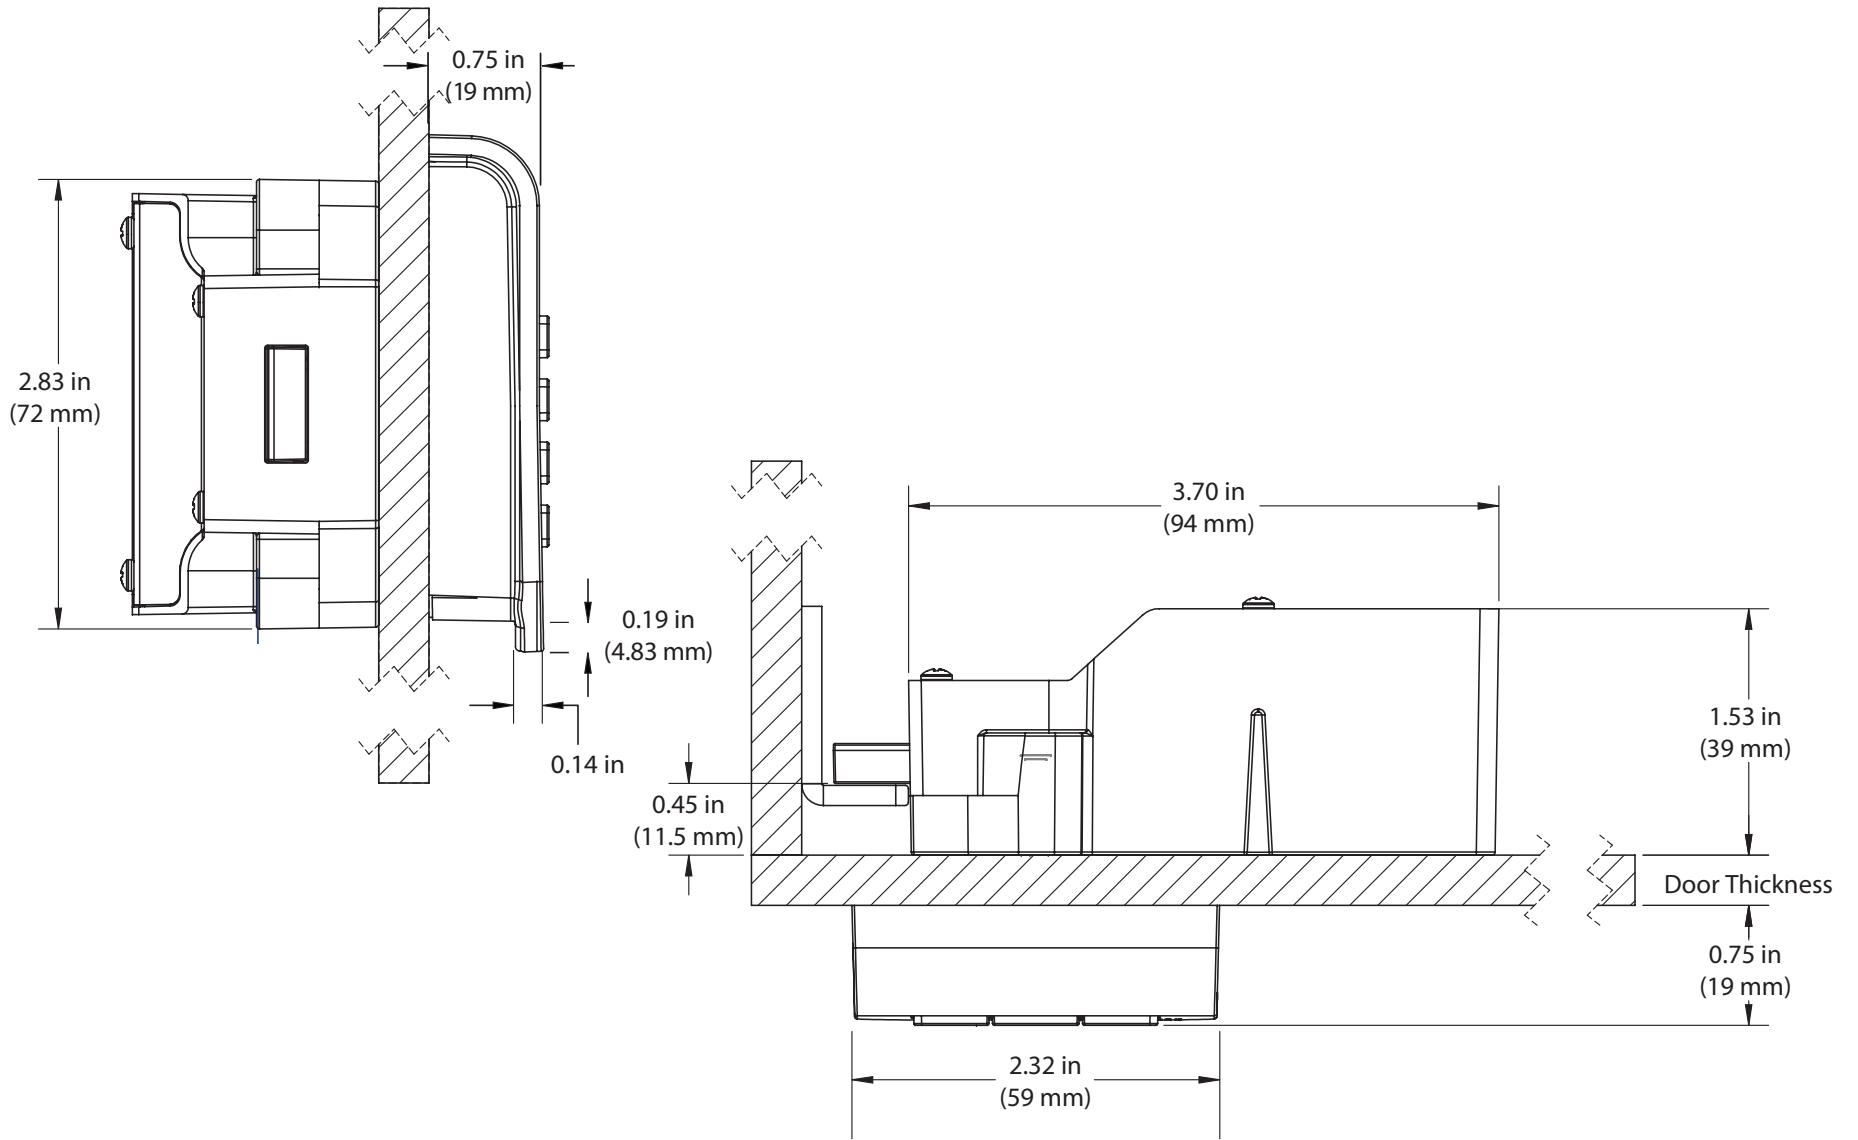

side view

top view

Keypad locks with an integrated pull handle operated with a User Key are fully compliant with the Americans with Disabilities Act (ADA) guidelines set by the U.S. Access Board. All NextLock models can be operated with a User Key to meet compliance guidelines.