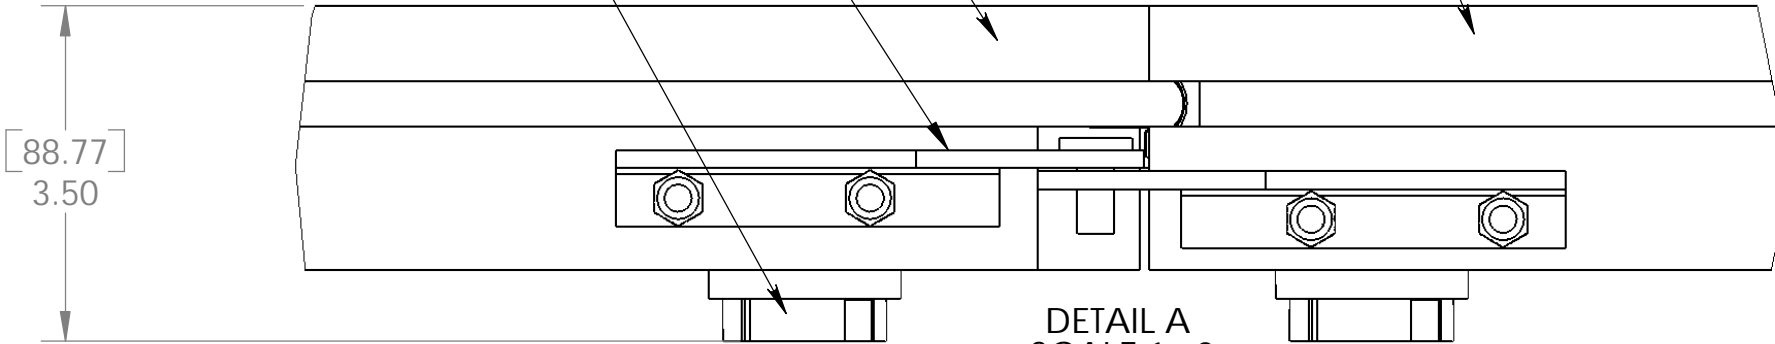

All-Star Panel 1

All-Star Panel 2

Drop Pin Locking System

Resilient Package

DETAIL A  
SCALE 1 : 2

**Robbins**  4777 Eastern Ave  
Cincinnati, OH 45226

Portable All-Star Plus  
System Profile Height