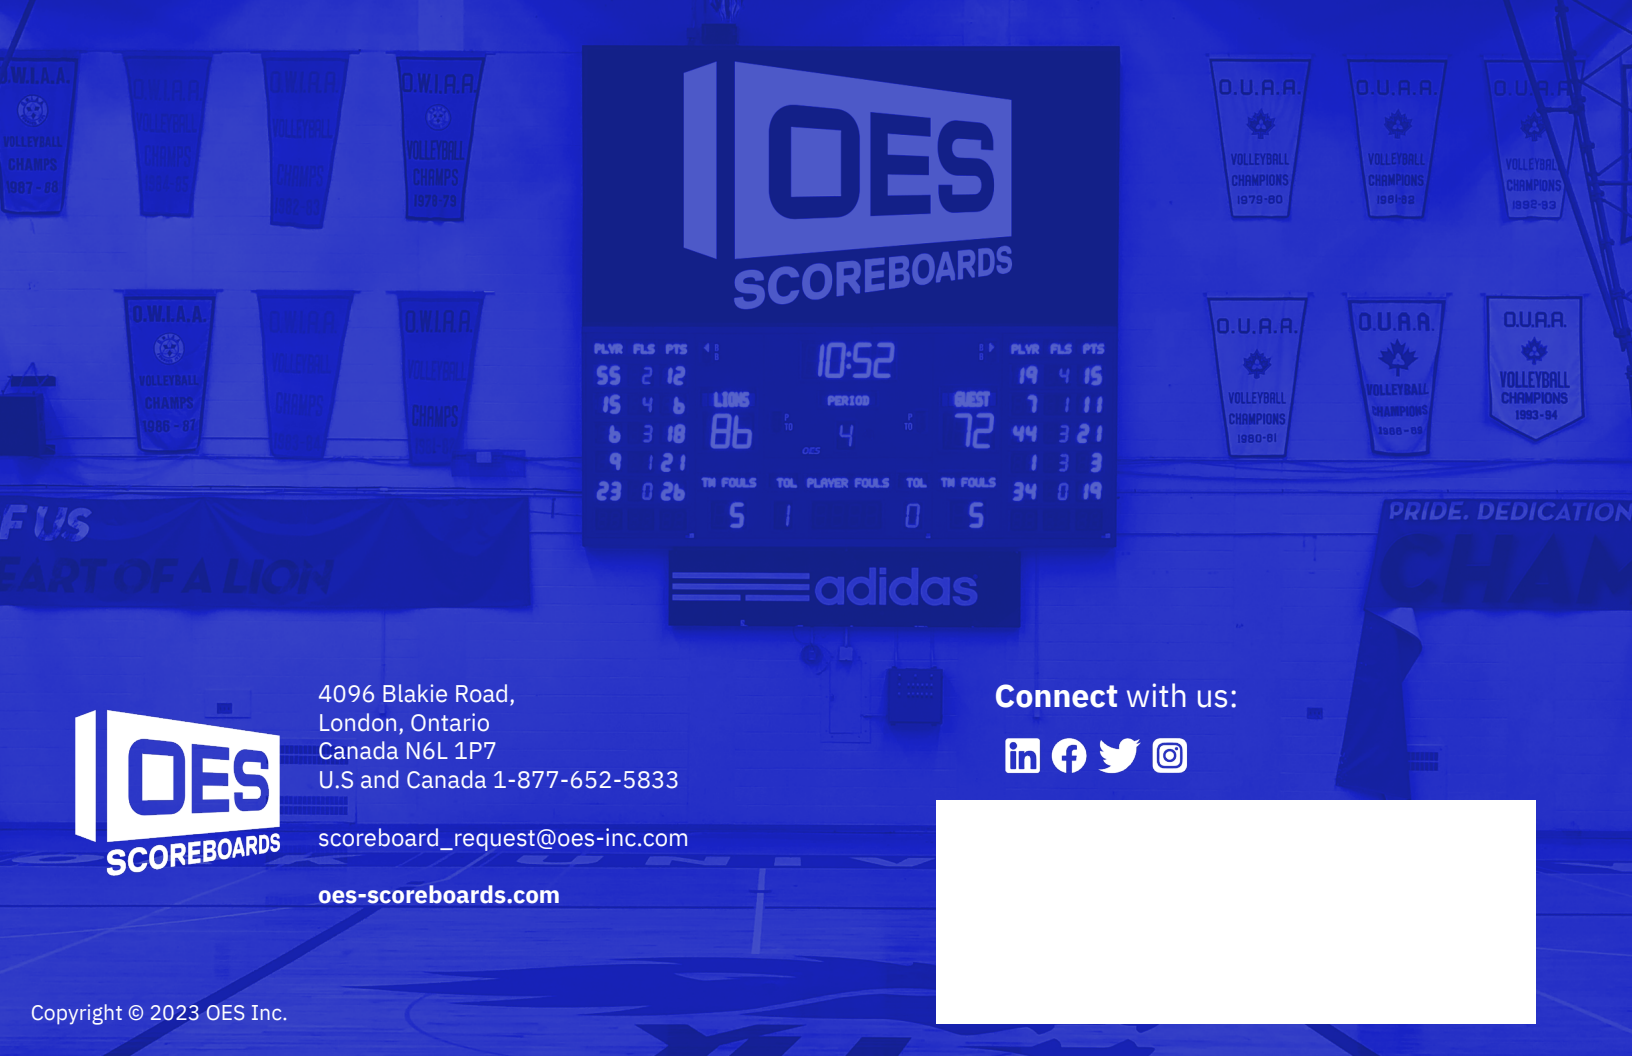

4096 Blakie Road,
London, Ontario
Canada N6L 1P7
U.S and Canada 1-877-652-5833

scoreboard_request@oes-inc.com

oes-scoreboards.com

Connect with us: