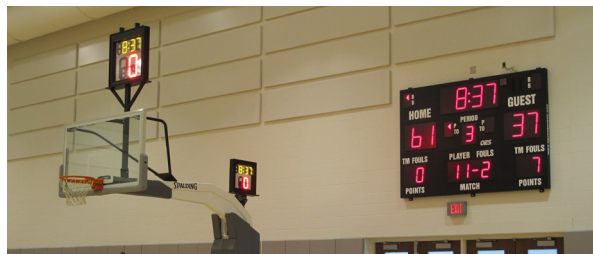

LED Play Clocks

Shot clocks and Backboard Strip Lights

Built with the same proven technology trusted by the NBA and NCAA. Our shot clocks and strip lights seamlessly integrates with any OES scoring system or can operate independently from any existing scoreboard. The ultra bright LED digits ensure the display is easily seen by players, referees, and fans.

Shot Clocks

10"	14"	14" Play Clock 7" Game Time	See Through 14" Shot Clocks 7" Game Time
20" (w) x 14" (h) x 6" (d)	24" (w) x 22" (h) x 4" (d)	32" (w) x 32" (h) x 6" (d)	32" (w) x 32" (h) x 6" (d)
15 lbs	13 lbs	35 lbs	35 lbs
SHOTS10	SHOTS14ICE	SHOTS14G7	SHOTS-ST

Backboard Strip Lights

SL-BB-EOP	Backboard End of Period
SL-BB-ESC	Backboard End of Shot Clock