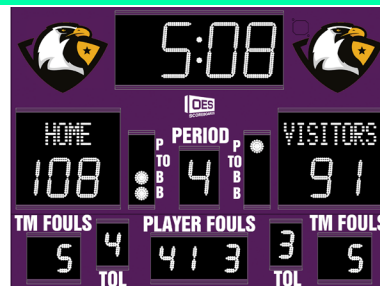

### MODEL 5006B

6' (w) x 6' (h) x 4" (d)

14" - Time

10" - Score

7" - Quarter, Team Fouls, Players Stats

2" - Possession Dots, Time Out Dots, Single & Double Bonus

### MODEL 5006A

6' (w) x 4' (h) x 4" (d)

14" - Time

10" - Score

7" - Quarter

2" - Possession Dot, Time Out Dot, Single & Double Bonus

MODEL 5008B

8' (w) x 6' (h) x 4" (d)

14" - Time

10" - Score

7" - Quarter, Time Outs Left, Team Fouls, Player Stats

2" - Possession Dots, Time Out Dots, Single & Double Bonus

Optional 5" Electronic Team Names

MODEL 5010A

9'11" (w) x 4'6" (h) x 4" (d)