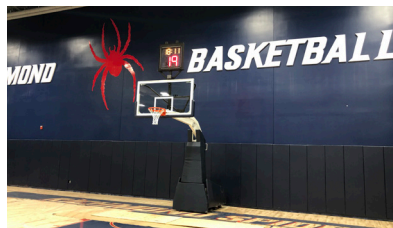

Video displays. Scoreboards. Scoring & timing.

About OES Scoreboards

Founded in 1980 to provide technology support services, OES Inc. soon began developing its own technology solutions. It successfully brought many products to market for mission-critical applications in the environmental, healthcare, vehicular, agricultural, and defense industries.

In 1994, OES Inc. leveraged its innovation experience and technology pioneering methods to develop their first LED scoreboard and create OES Scoreboards. Since that time, we've continued to be an innovation leader in scoring and timing.

Our scoreboards, video displays, scoring and timing technology products can be found in venues across North America. Look for OES scoring and timing solutions at your favorite stadium, arena, field or venue.

Contact OES Scoreboards to hear how we can bring our Pro facility experience to your school.

• **1.877.652.5833** • oes-scoreboards.com • email: scoreboard_request@oes-inc.com