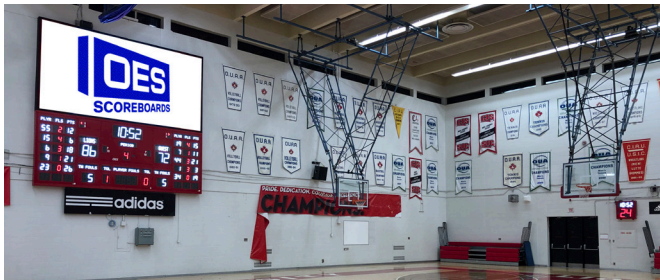

Any **venue**. Any **sport**. Any **time**.

From gymnasiums to outdoor fields and athletic facilities, OES has a history of bringing “wow” factor scoring and timing solutions to facilities across North America. Here are a few of the reasons why you'll want to partner with us: