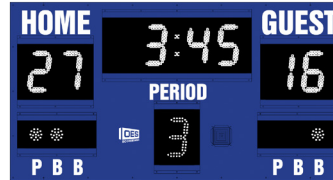

## Basketball Scoreboards

Whether it's a compact scoreboard to display essential game stats or a large, customized solution with LED video, electronic team names and sponsor ads, we offer models to suit every play level, facility size and budget. For a complete list of Basketball scoreboard models and customization options, visit [www.oes-scoreboards.com](http://www.oes-scoreboards.com) or contact the OES team: [scoreboards\\_requests@oes-inc.com](mailto:scoreboards_requests@oes-inc.com)

### MODEL 5006B

6' (w) x 6' (h) x 4" (d)

14" - Time

10" - Score

7" - Quarter, Team Fouls, Players Stats

2" - Possession Dots, Time Out Dots, Single & Double Bonus