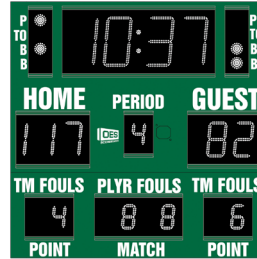

## Basketball Scoreboards

Whether it's a compact scoreboard to display essential game stats or a large, customized solution with LED video, electronic team names and sponsor ads, we offer models to suit every play level, facility size and budget. For a complete list of Basketball scoreboard models and customization options, visit [www.oes-scoreboards.com](http://www.oes-scoreboards.com) or contact the OES team: [scoreboards\\_requests@oes-inc.com](mailto:scoreboards_requests@oes-inc.com)

### MODEL 5006B

6' (w) x 6' (h) x 4" (d)

14" - Time

10" - Score

7" - Quarter, Team Fouls, Players Stats

2" - Possession Dots, Time Out Dots, Single & Double Bonus

### MODEL 5006A

6' (w) x 4' (h) x 4" (d)

14" - Time

10" - Score

7" - Quarter

2" - Possession Dot, Time Out Dot, Single & Double Bonus

MODEL 5008B

8' (w) x 6' (h) x 4" (d)

14" - Time

10" - Score

7" - Quarter, Time Outs Left, Team Fouls, Player Stats

2" - Possession Dots, Time Out Dots, Single & Double Bonus

Optional 5" Electronic Team Names

MODEL 5010A

9'11" (w) x 4'6" (h) x 4" (d)