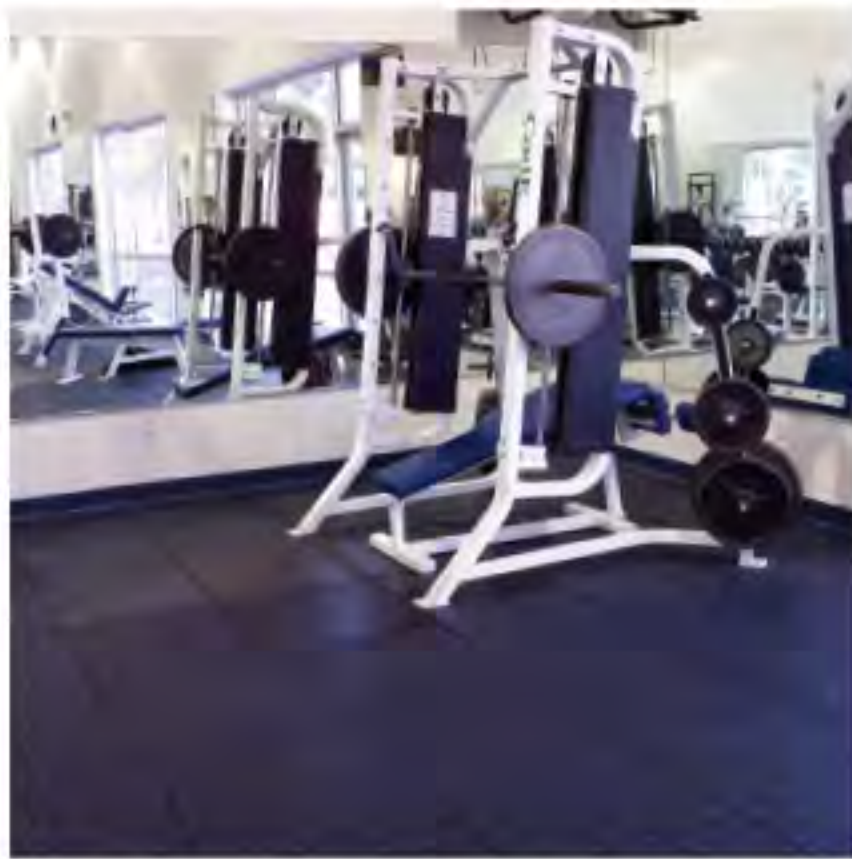

sport, club & athletic environments

We have knowledge of health clubs, fitness centers, schools, universities and professional sport facilities – indoor and outdoor spaces.

CLUB ENVIRONMENTS