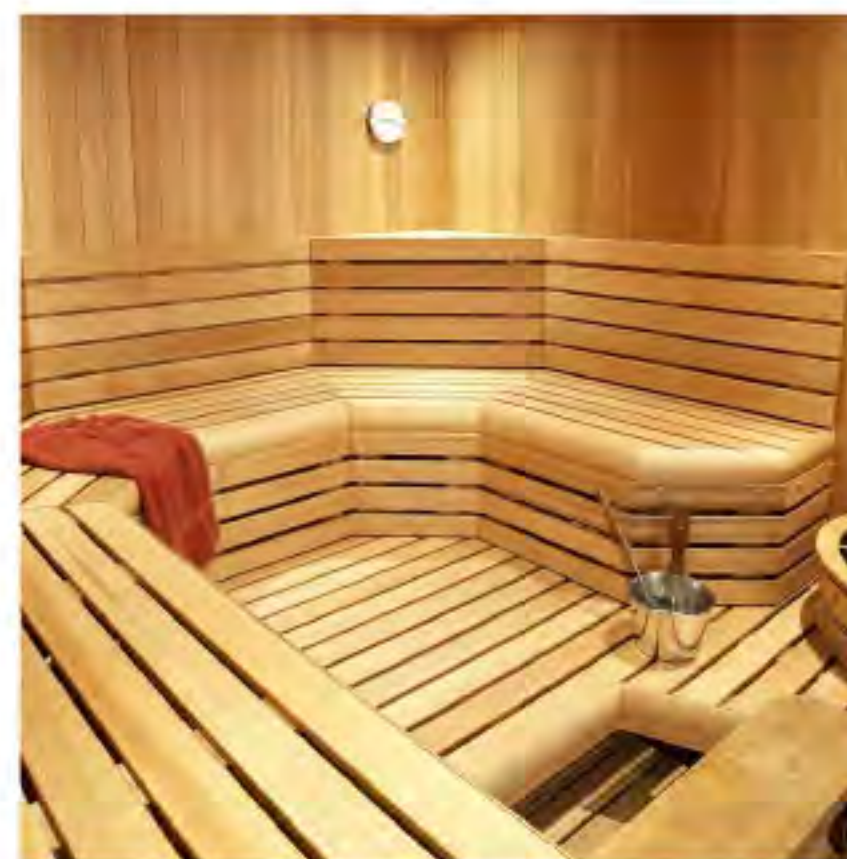

LOCKERS

FLOORING & SURFACES

WALLPANELS

RACEWAYS

SAUNAS

ACCESSORIES

quality finishes

Our range of products and finishes are designed to meet today's fitness and corporate facilities' demands for both beauty and functionality. Whether you're looking for standard product or something truly custom, our team of industry experts will assist you through the planning and selection process. CRG supports architects, designers, facility managers and club operators with specifying performance and commercial products.