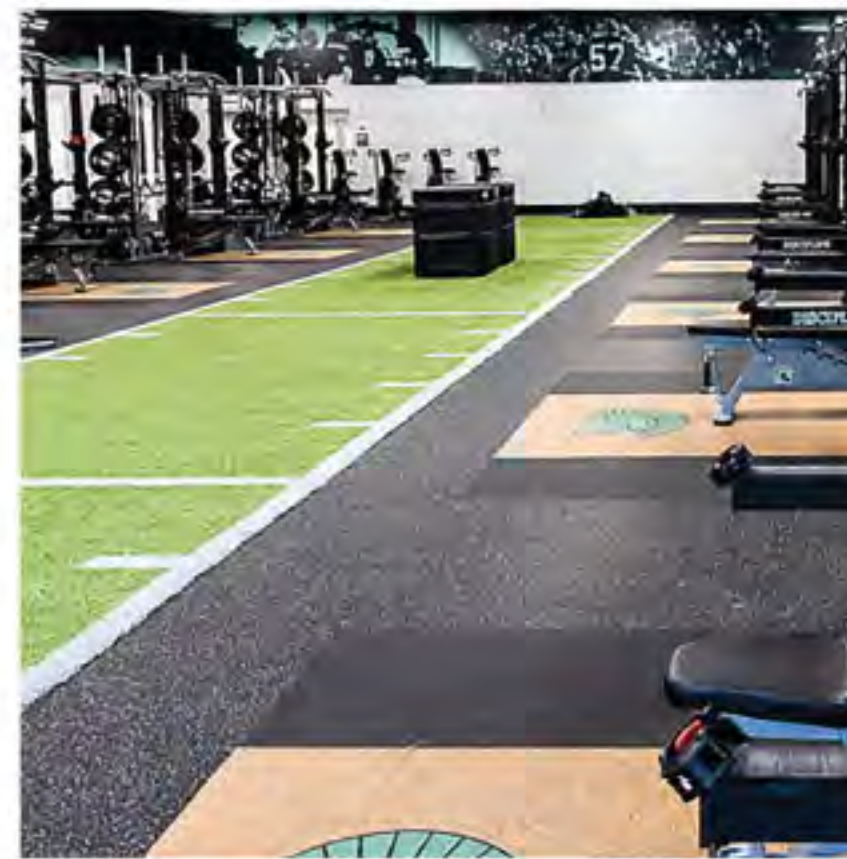

crg.us.com

WORKOUT SPACE

expertise

WORK SPACE

quality materials

CRG provides products from the floor up, specializing in high-performance sports and commercial flooring, along with state-of-the-art locker systems featuring mechanical or digital locks, charging stations, and much more. Our club specific case goods, saunas, wood and rubber resilient flooring, sport courts, wall panels and raceways – are all designed to enhance even the most advanced sports, fitness and corporate environments.

LOCKERS

FLOORING & SURFACES

WALLPANELS

RACEWAYS

SAUNAS

ACCESSORIES

quality finishes

Our range of products and finishes are designed to meet today's fitness and corporate facilities' demands for both beauty and functionality. Whether you're looking for standard product or something truly custom, our team of industry experts will assist you through the planning and selection process. CRG supports architects, designers, facility managers and club operators with specifying performance and commercial products.