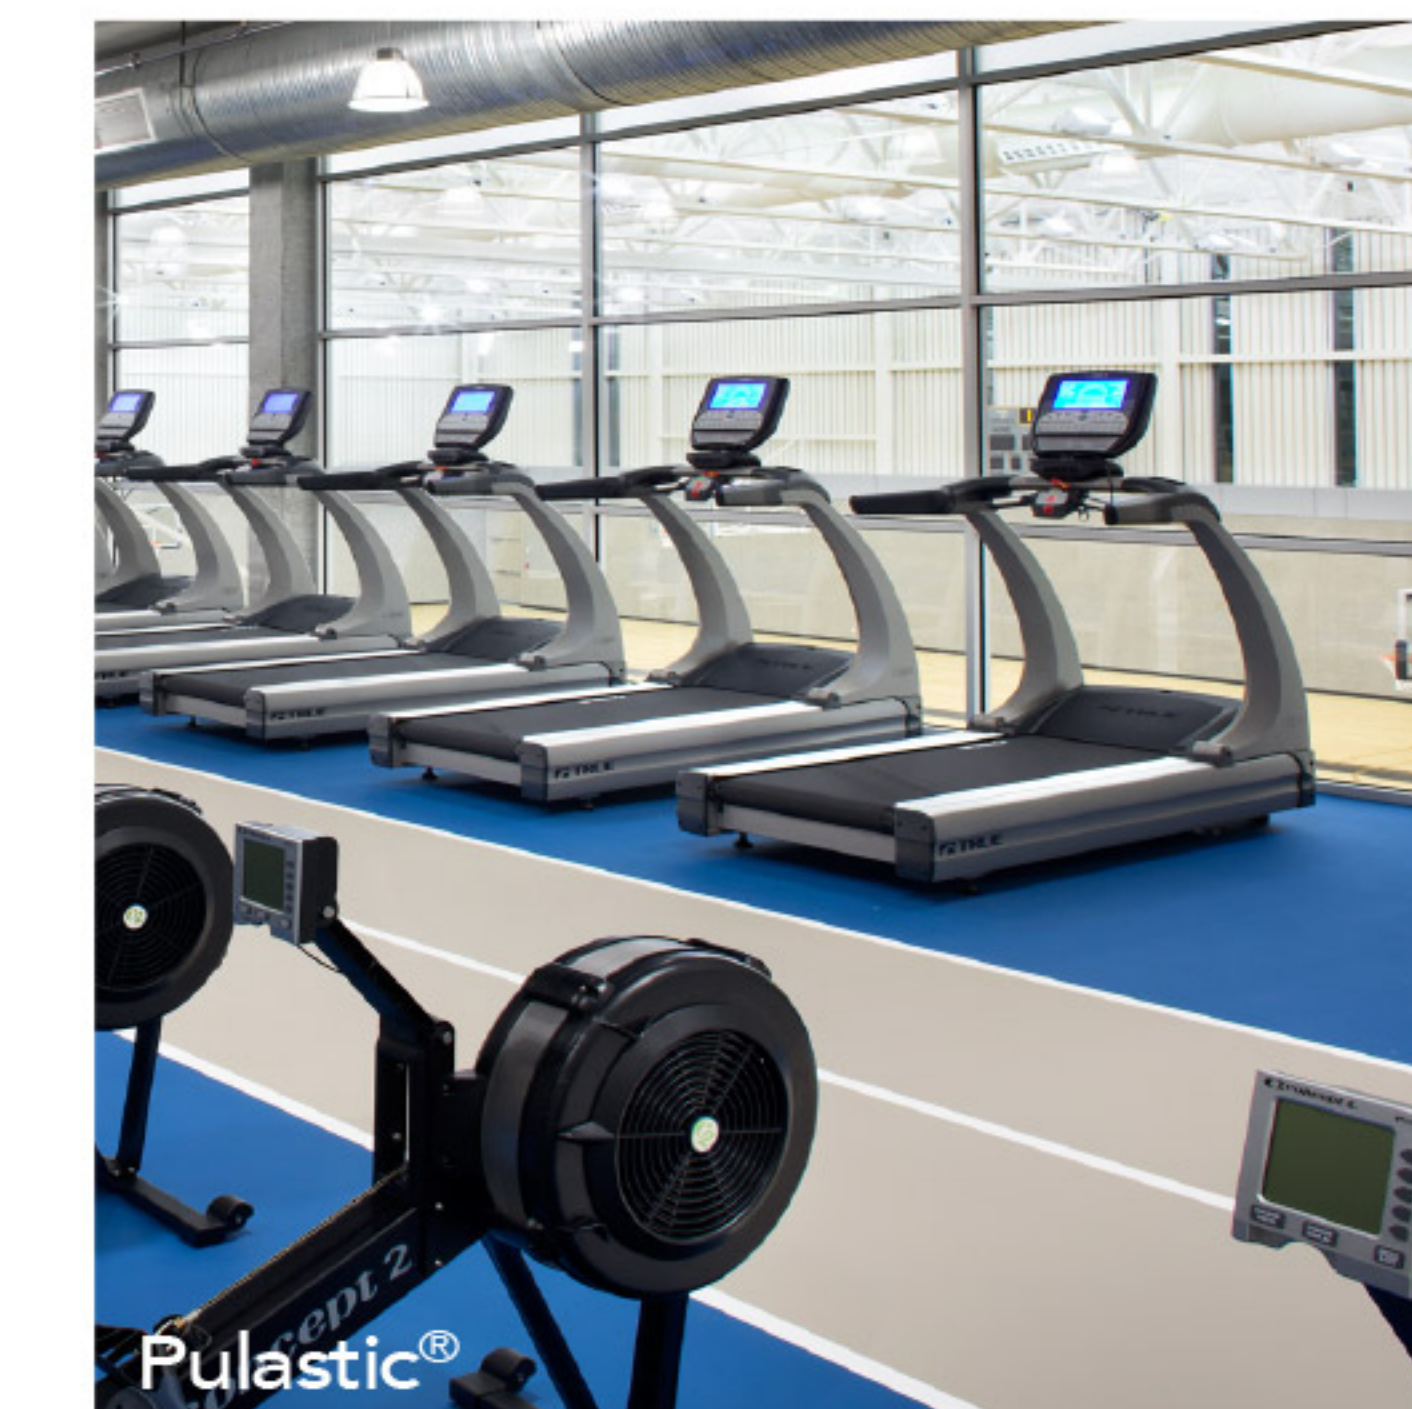

Clubline®

DESIGN. PLAN. BUILD.

functional training surfaces
TURF & TRACK SYSTEMS

>>> for indoors
FUNCTIONAL TRAINING

>>> for outdoors

Fitness clubs and sport facilities have evolved, and CRG® provides better ways to help club owners, facility managers, architects and general contractors develop training areas that are functional, beautiful and durable. These areas are designed to be individual and suit the needs of each environment's flooring scenario.

>>> MULTI-FUNCTIONAL & FIELD TURF SYSTEMS

Clubline® Turf Systems can be used indoors or outdoors and come in many different colors. Custom colors are available with your club or team colors. Available in various widths, with border, yardage and hash markers. Add your logo for even more customization.

/// ASK YOUR CRG REPRESENTATIVE WHICH SYSTEM IS RIGHT FOR YOU
Turf surfaces available in multiple and custom colors

>>> TRACK SYSTEMS

Designed to provide the best possible combination of slip resistance, rotational friction, comfort and safety. Our multi-functional products are designed for maximum performance no matter the surface type. Our high grade track systems are installed to the highest standards.

Fit Turf System

Fit 'n' Play Turf System

Compete Turf System

3 TRUSTED MANUFACTURING PARTNERS: Each track system has its own features and benefits

MONDO®

Robbins
SPORTS SURFACES

REGUPOL

>>> for multi-functional programming