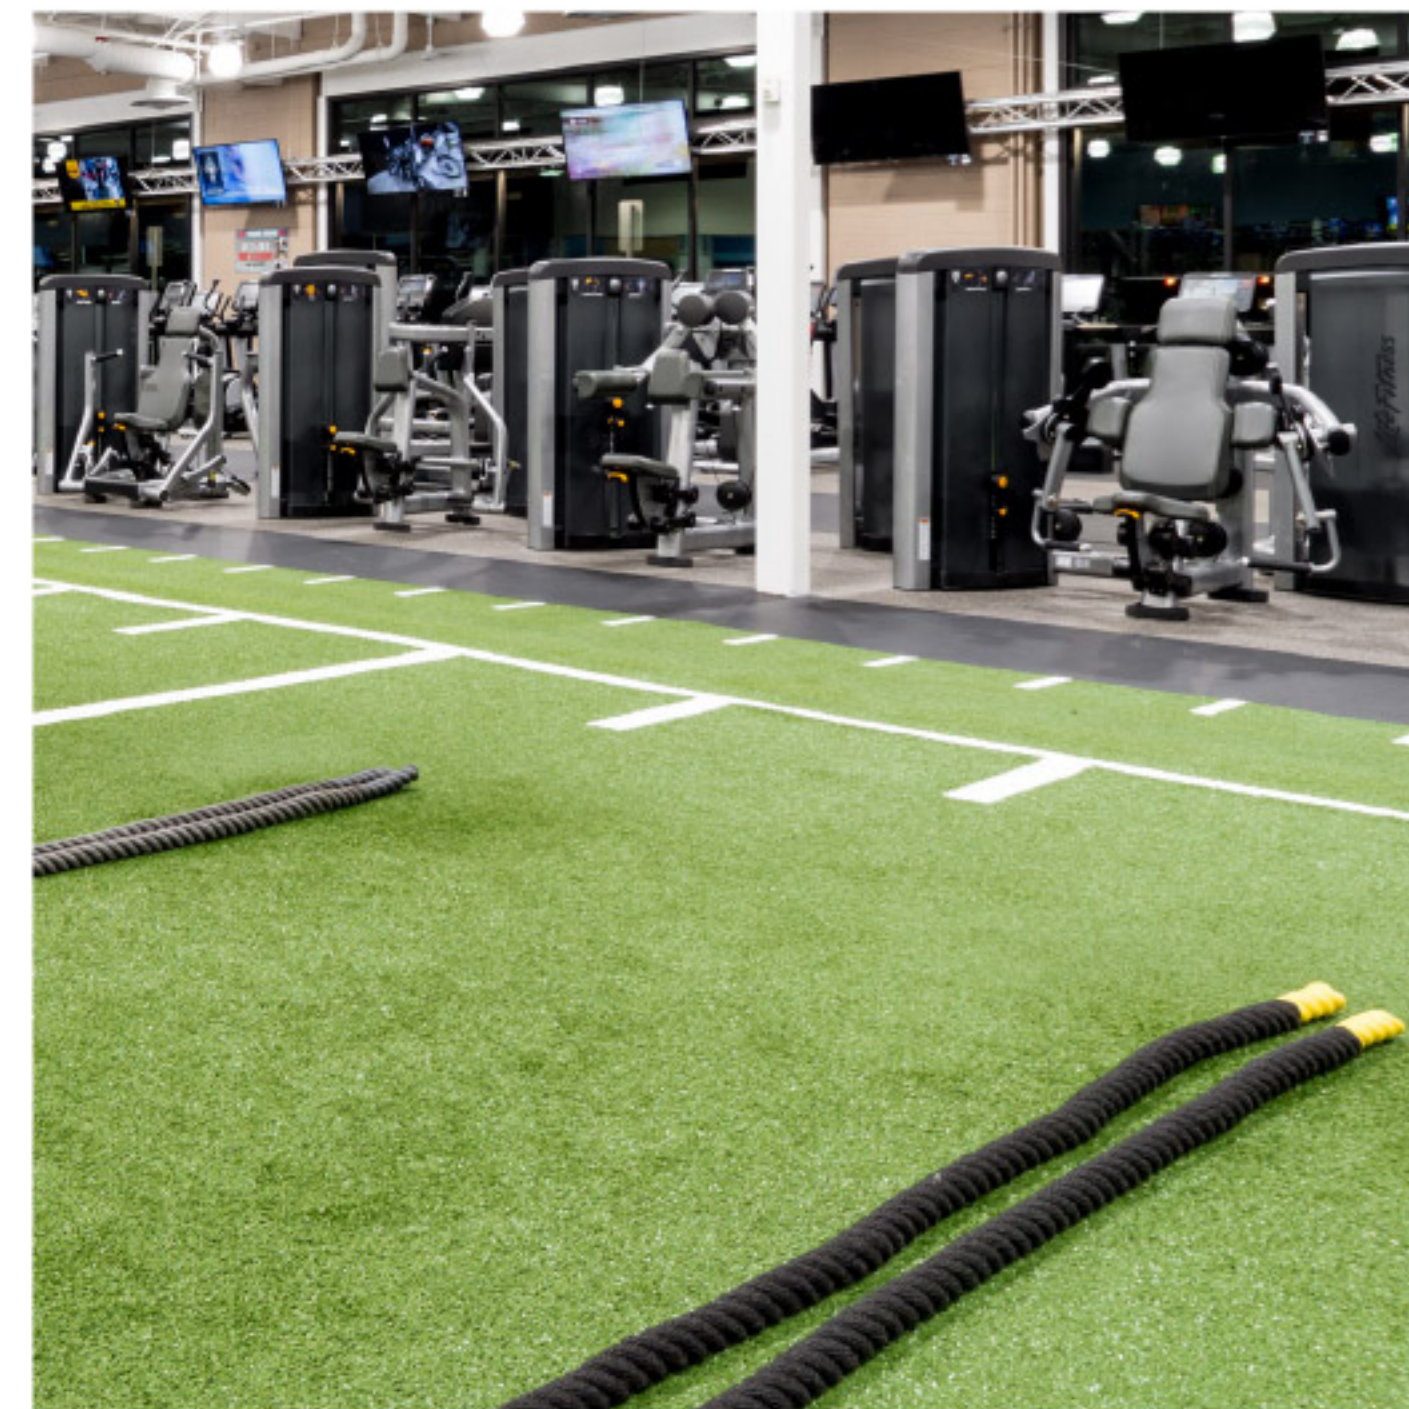

Clubline®

DESIGN. PLAN. BUILD.

functional training surfaces
TURF & TRACK SYSTEMS

>>> for indoors
FUNCTIONAL TRAINING

>>> for outdoors

Fitness clubs and sport facilities have evolved, and CRG® provides better ways to help club owners, facility managers, architects and general contractors develop training areas that are functional, beautiful and durable. These areas are designed to be individual and suit the needs of each environment's flooring scenario.

>>> MULTI-FUNCTIONAL & FIELD TURF SYSTEMS

Clubline® Turf Systems can be used indoors or outdoors and come in many different colors. Custom colors are available with your club or team colors. Available in various widths, with border, yardage and hash markers. Add your logo for even more customization.

/// ASK YOUR CRG REPRESENTATIVE WHICH SYSTEM IS RIGHT FOR YOU
Turf surfaces available in multiple and custom colors

>>> TRACK SYSTEMS

Designed to provide the best possible combination of slip resistance, rotational friction, comfort and safety. Our multi-functional products are designed for maximum performance no matter the surface type. Our high grade track systems are installed to the highest standards.

/// FUNCTIONAL TRAINING SYSTEMS ARE PAIRED TO YOUR NEEDS
Rubber and synthetic surfaces available in multiple and custom colors

3 CLUBLINE TURF SYSTEMS TO SELECT FROM: Each varies in construction, face height and backing