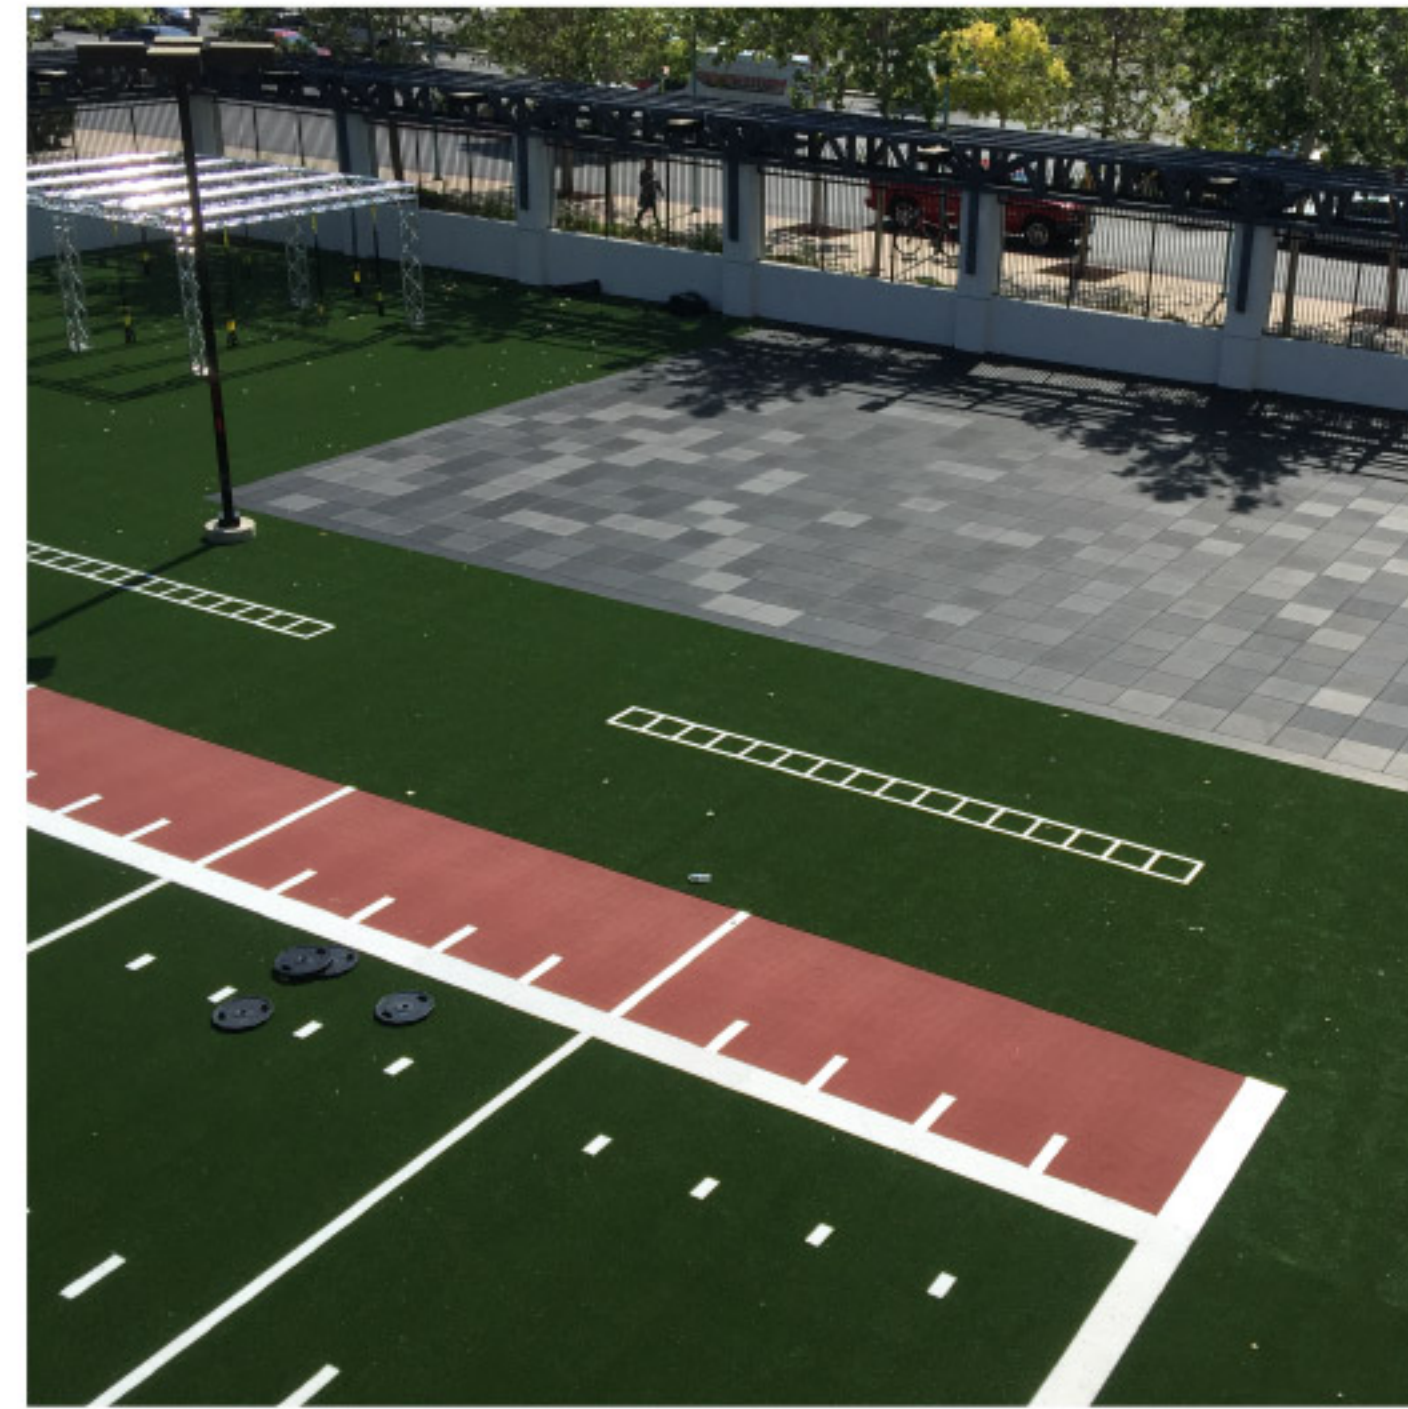

Clubline®

DESIGN. PLAN. BUILD.

functional training surfaces
TURF & TRACK SYSTEMS

>>> for indoors
FUNCTIONAL TRAINING

>>> for outdoors

Fitness clubs and sport facilities have evolved, and CRG® provides better ways to help club owners, facility managers, architects and general contractors develop training areas that are functional, beautiful and durable. These areas are designed to be individual and suit the needs of each environment's flooring scenario.

>>> MULTI-FUNCTIONAL & FIELD TURF SYSTEMS

Clubline® Turf Systems can be used indoors or outdoors and come in many different colors. Custom colors are available with your club or team colors. Available in various widths, with border, yardage and hash markers. Add your logo for even more customization.

/// ASK YOUR CRG REPRESENTATIVE WHICH SYSTEM IS RIGHT FOR YOU
Turf surfaces available in multiple and custom colors

>>> TRACK SYSTEMS

Designed to provide the best possible combination of slip resistance, rotational friction, comfort and safety. Our multi-functional products are designed for maximum performance no matter the surface type. Our high grade track systems are installed to the highest standards.

/// FUNCTIONAL TRAINING SYSTEMS ARE PAIRED TO YOUR NEEDS
Rubber and synthetic surfaces available in multiple and custom colors

3 CLUBLINE TURF SYSTEMS TO SELECT FROM: Each varies in construction, face height and backing