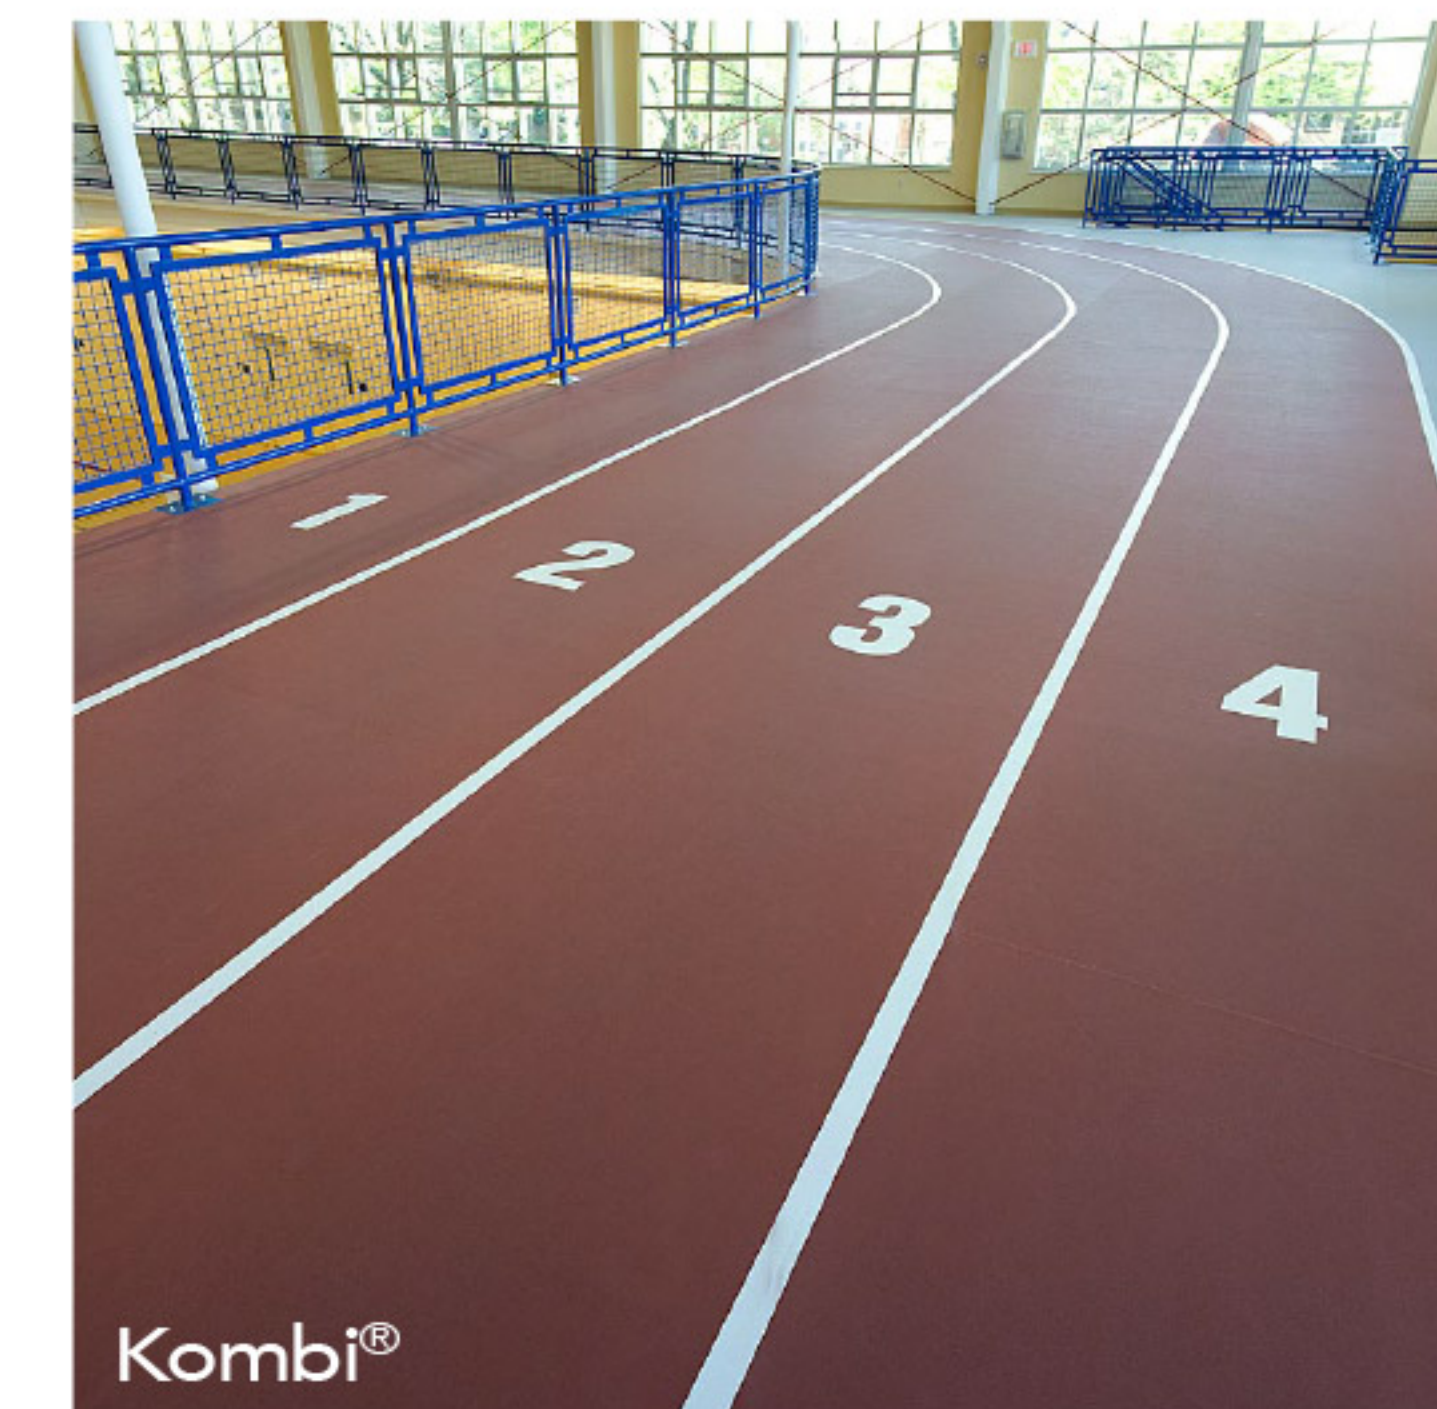

Clubline®

DESIGN. PLAN. BUILD.

functional training surfaces
TURF & TRACK SYSTEMS

>>> for indoors
FUNCTIONAL TRAINING

>>> for outdoors

Fitness clubs and sport facilities have evolved, and CRG® provides better ways to help club owners, facility managers, architects and general contractors develop training areas that are functional, beautiful and durable. These areas are designed to be individual and suit the needs of each environment's flooring scenario.

>>> MULTI-FUNCTIONAL & FIELD TURF SYSTEMS

Clubline® Turf Systems can be used indoors or outdoors and come in many different colors. Custom colors are available with your club or team colors. Available in various widths, with border, yardage and hash markers. Add your logo for even more customization.

/// ASK YOUR CRG REPRESENTATIVE WHICH SYSTEM IS RIGHT FOR YOU
Turf surfaces available in multiple and custom colors

>>> TRACK SYSTEMS

Designed to provide the best possible combination of slip resistance, rotational friction, comfort and safety. Our multi-functional products are designed for maximum performance no matter the surface type. Our high grade track systems are installed to the highest standards.

/// FUNCTIONAL TRAINING SYSTEMS ARE PAIRED TO YOUR NEEDS
Rubber and synthetic surfaces available in multiple and custom colors

3 CLUBLINE TURF SYSTEMS TO SELECT FROM: Each varies in construction, face height and backing