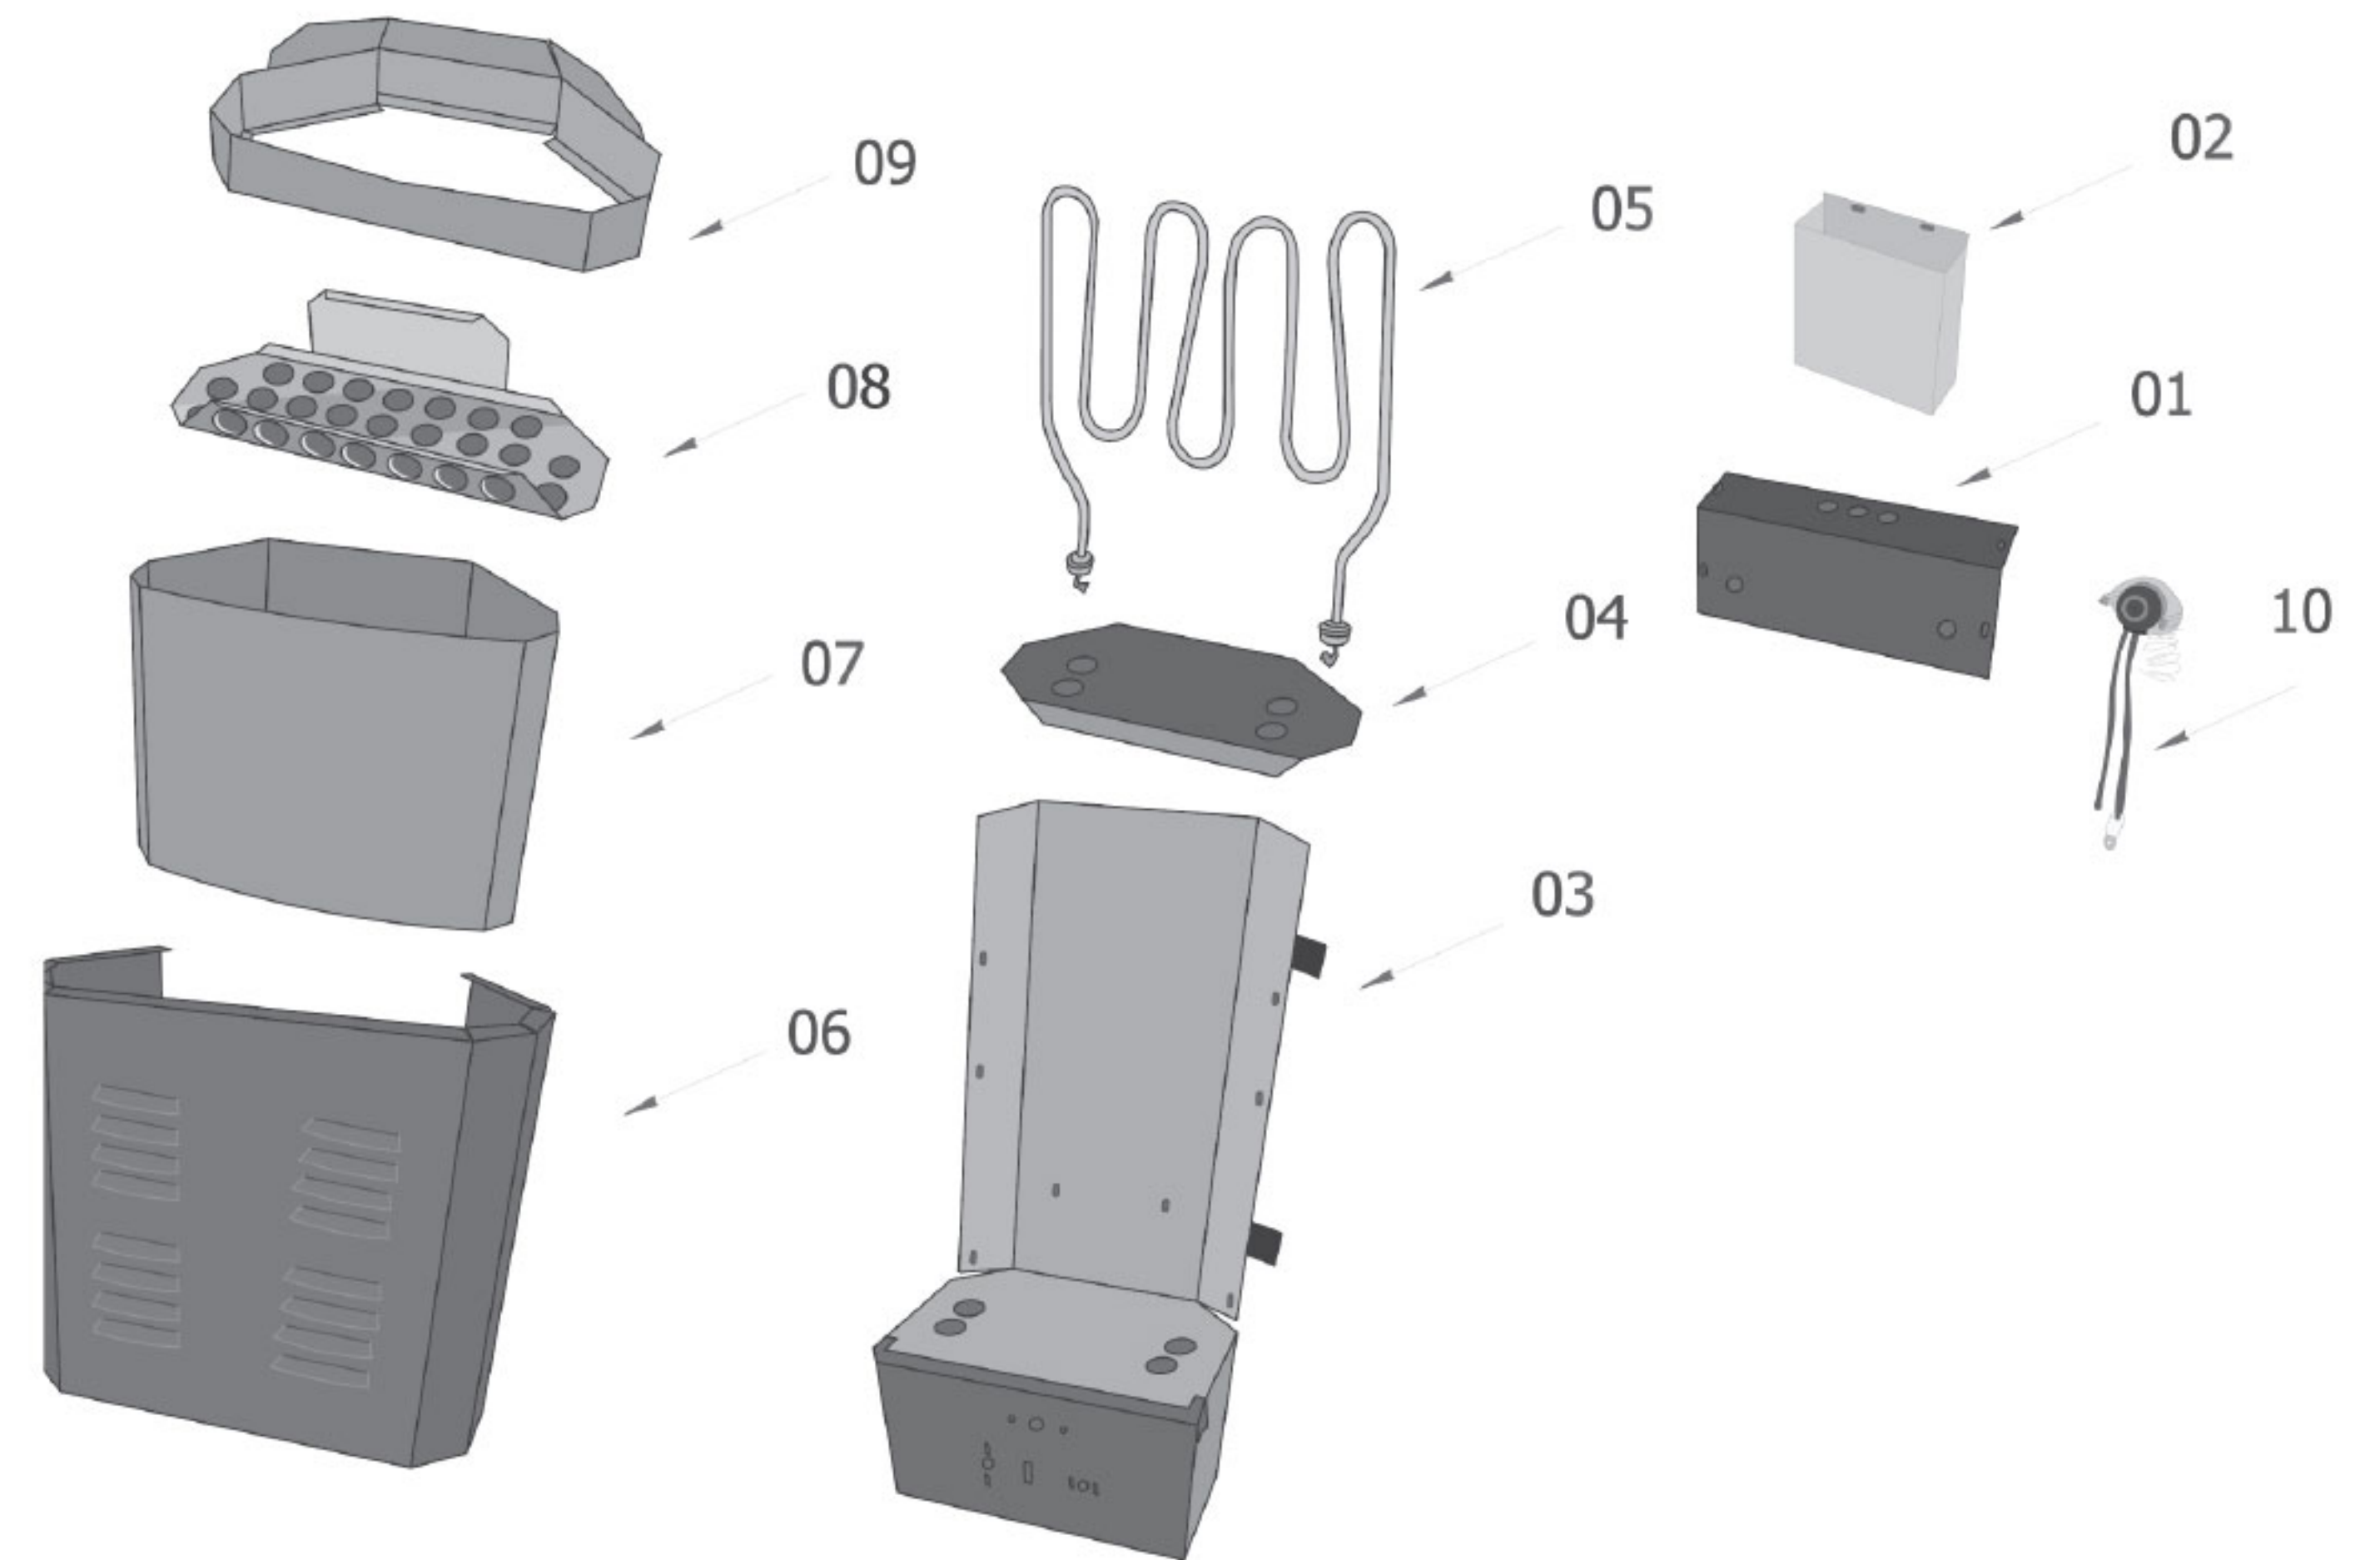

**HEATER COMPONENTS**

**SAUNACORE UNIT:  
Standard, SE, & SV**

- 01** /// Bottom Connection Box Lid
- 02** /// S/S Vaporizer Tank
- 03** /// Rear Body Panel w/conn box
- 04** /// Lower Heat Shield
- 05** /// Industrial Heating Element
- 06** /// Front Body Panel
- 07** /// Body Heat Shield
- 08** /// Rock Grill
- 09** /// Rock Tray
- 10** /// High Limit Switch

**SAUNACORE UNIT:  
Ultimate**

- 01** /// Connection Box
- 02** /// Industrial Heating Element
- 03** /// Body Heat Shield
- 04** /// Mounting Body Brackets
- 05** /// Rock Tray Support Bars
- 06** /// Front Body Panel
- 07** /// Rock Grill
- 08** /// Heat Deflector
- 09** /// High Limit Switch
- 10** /// Rear Body Panel
- 11** /// Lower Heat Shield
- 12** /// Floor Support Bar (OPT)