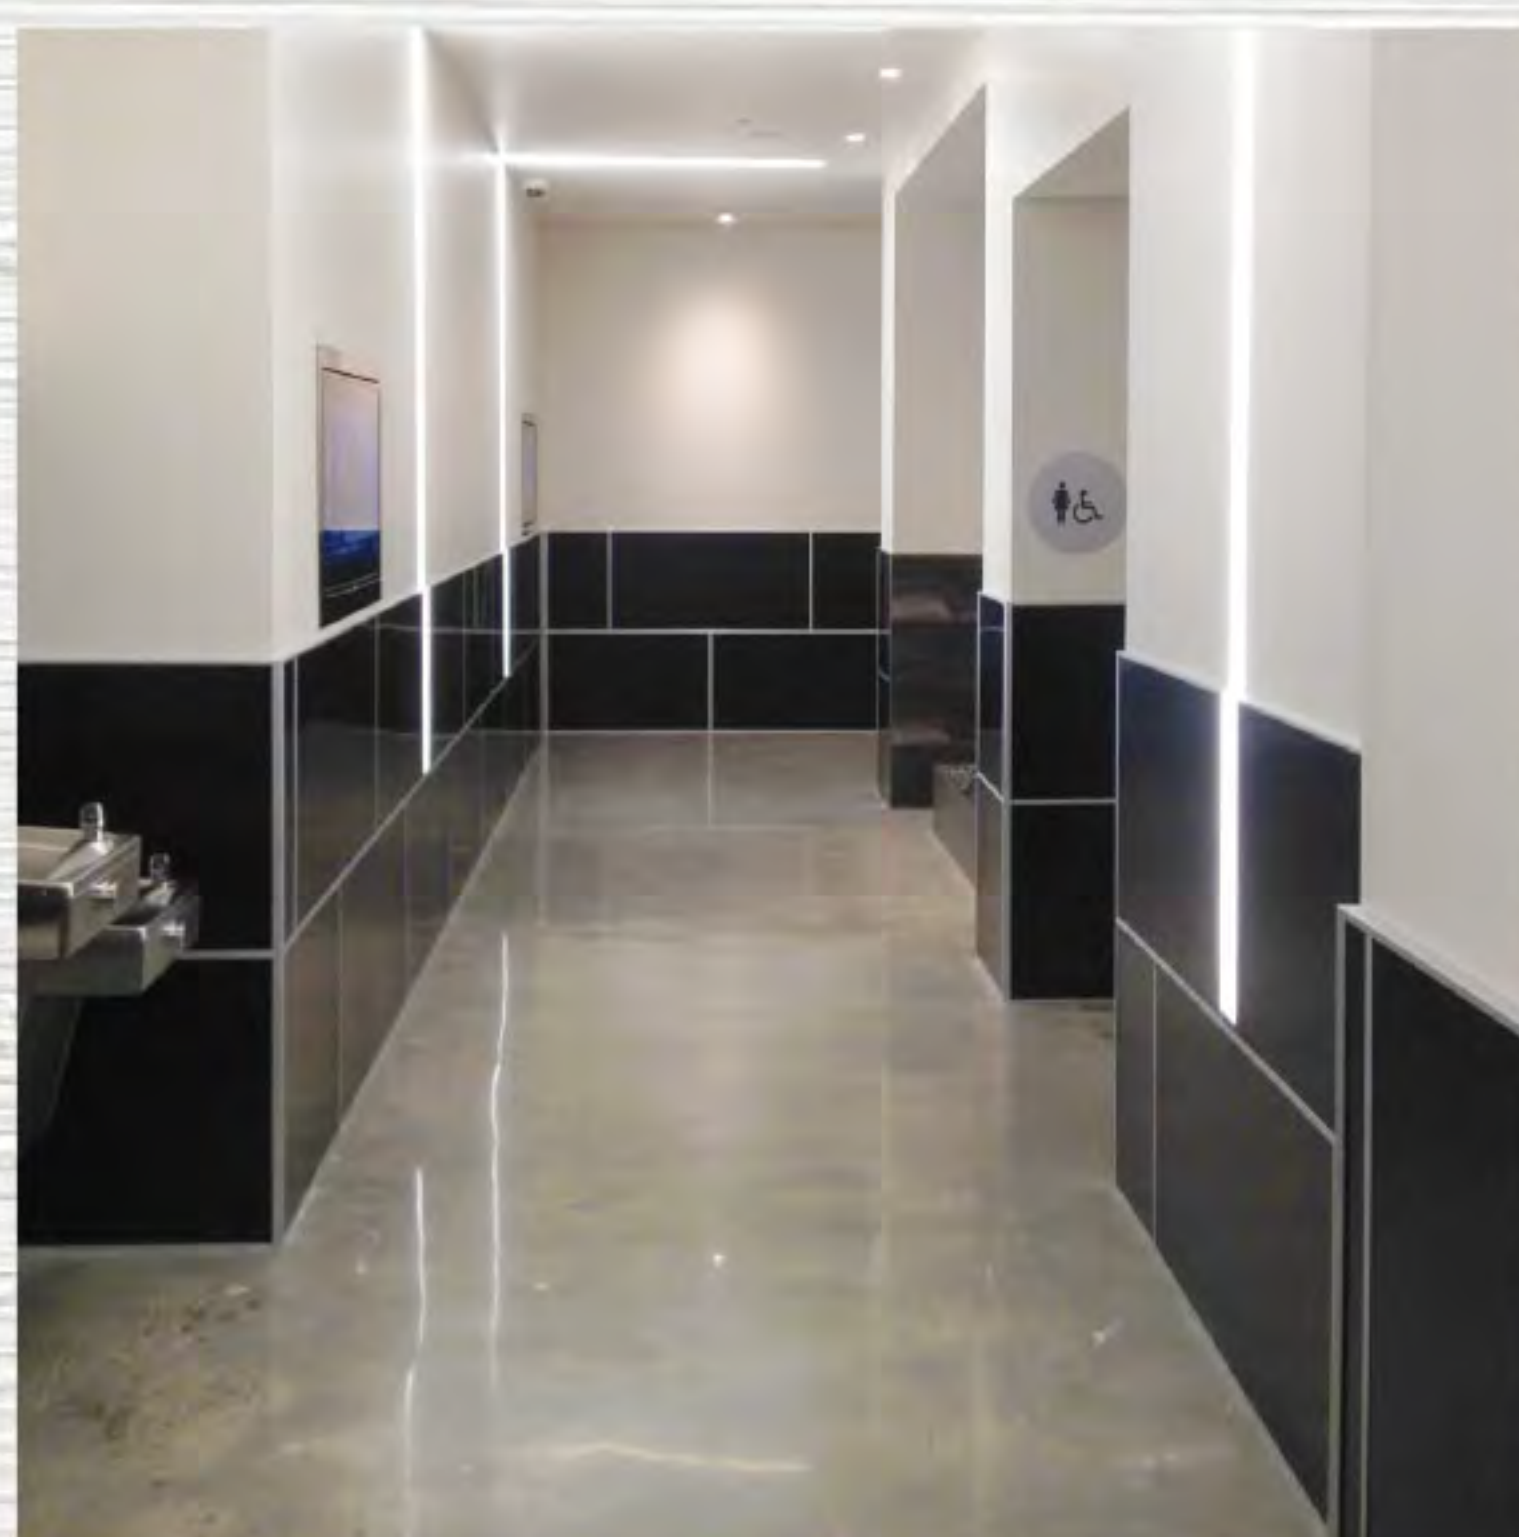

Clubline®

wall panels
for walls and columns

protect vertical surfaces
AN EASY AND STYLISH WALL SYSTEM

for strength and good looks

HIGH TRAFFIC AREAS NEED IMPACT RESISTANCE

Columns

Workout Rooms

Accent Walls

There are endless applications for the CRG Wall Panel System
Public Spaces/Private Spaces/High Traffic Areas

Weight Areas

Storage Areas

Entryways

Locker Rooms

Hallways

Machine Areas

limitless panel finishes