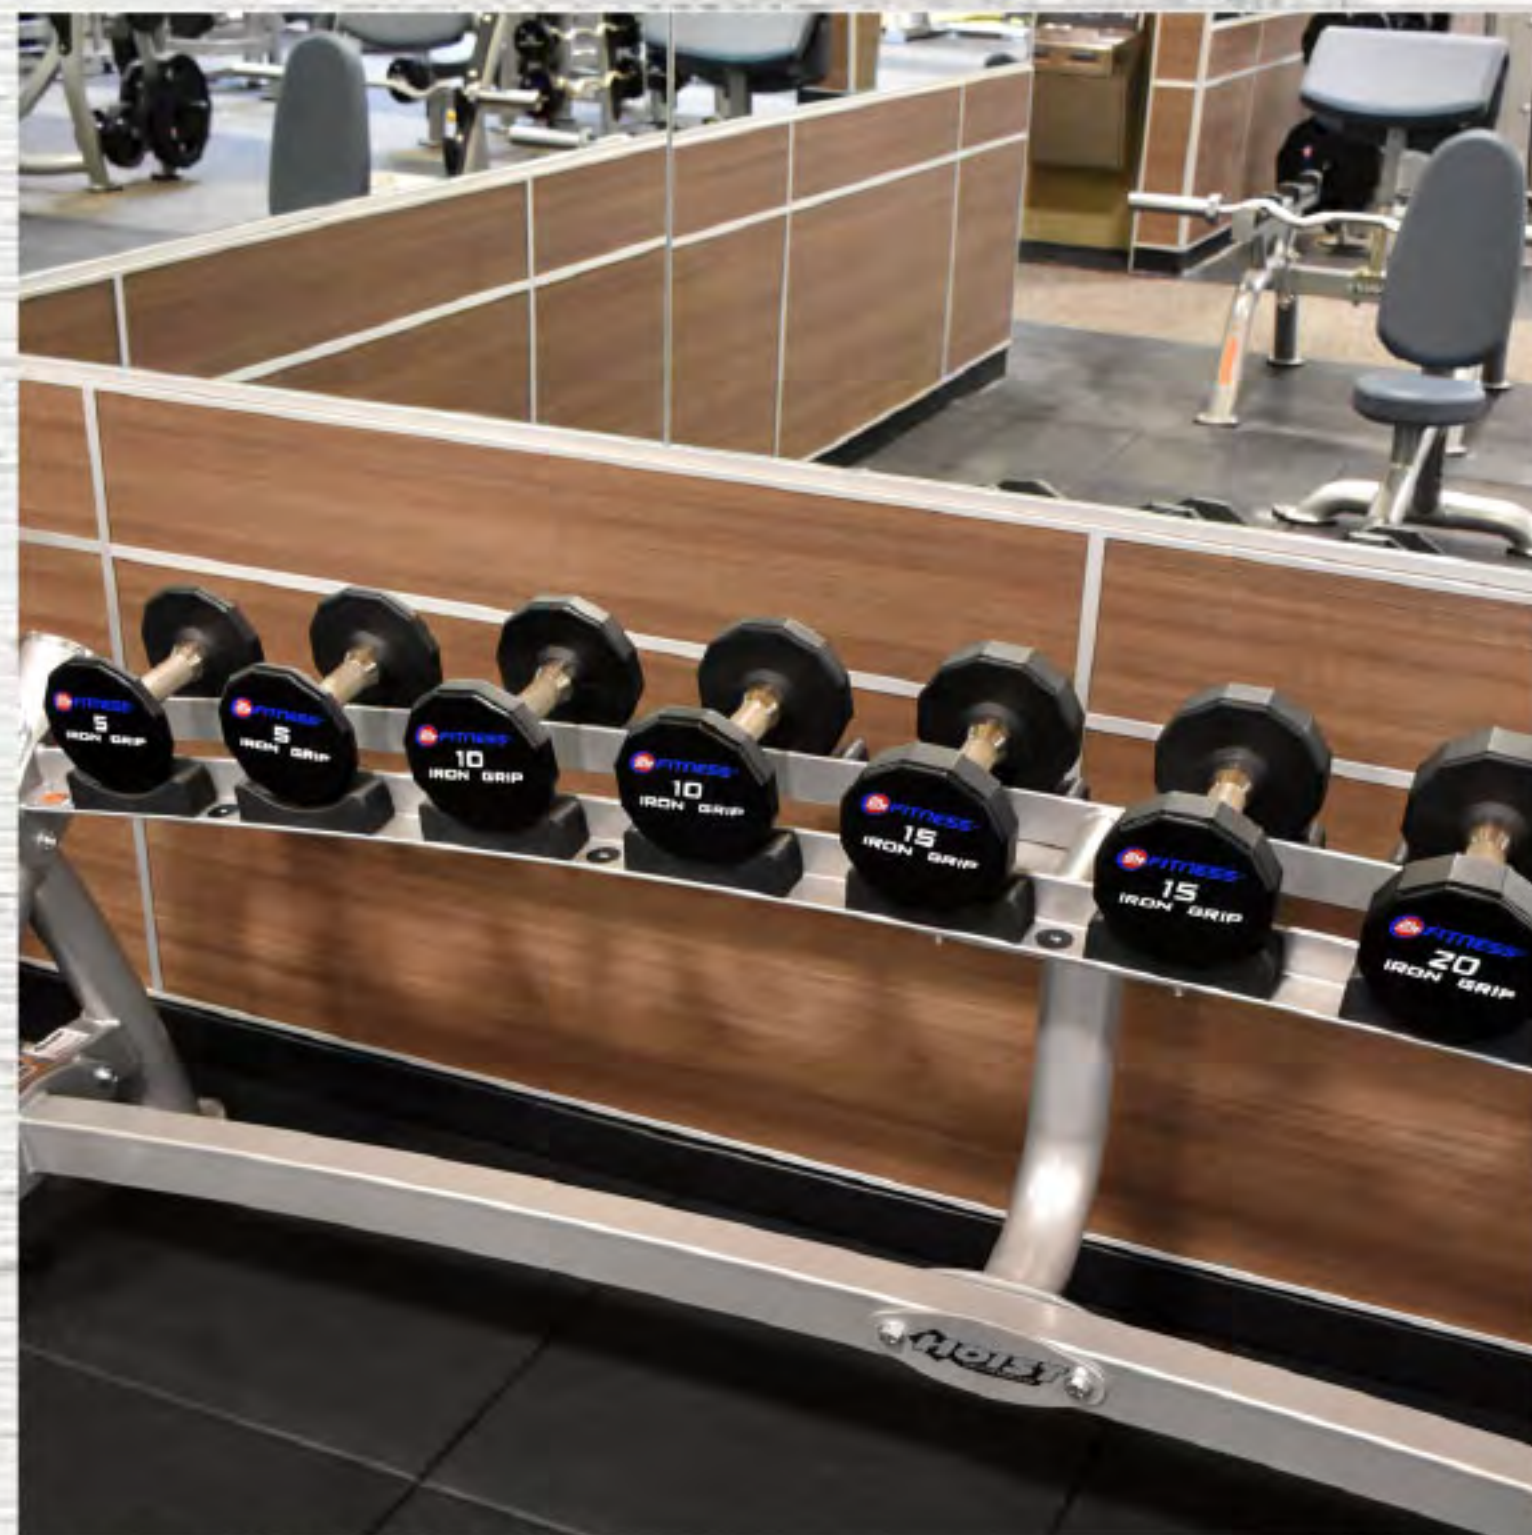

There are endless applications for the CRG Wall Panel System
Public Spaces/Private Spaces/High Traffic Areas

Weight Areas