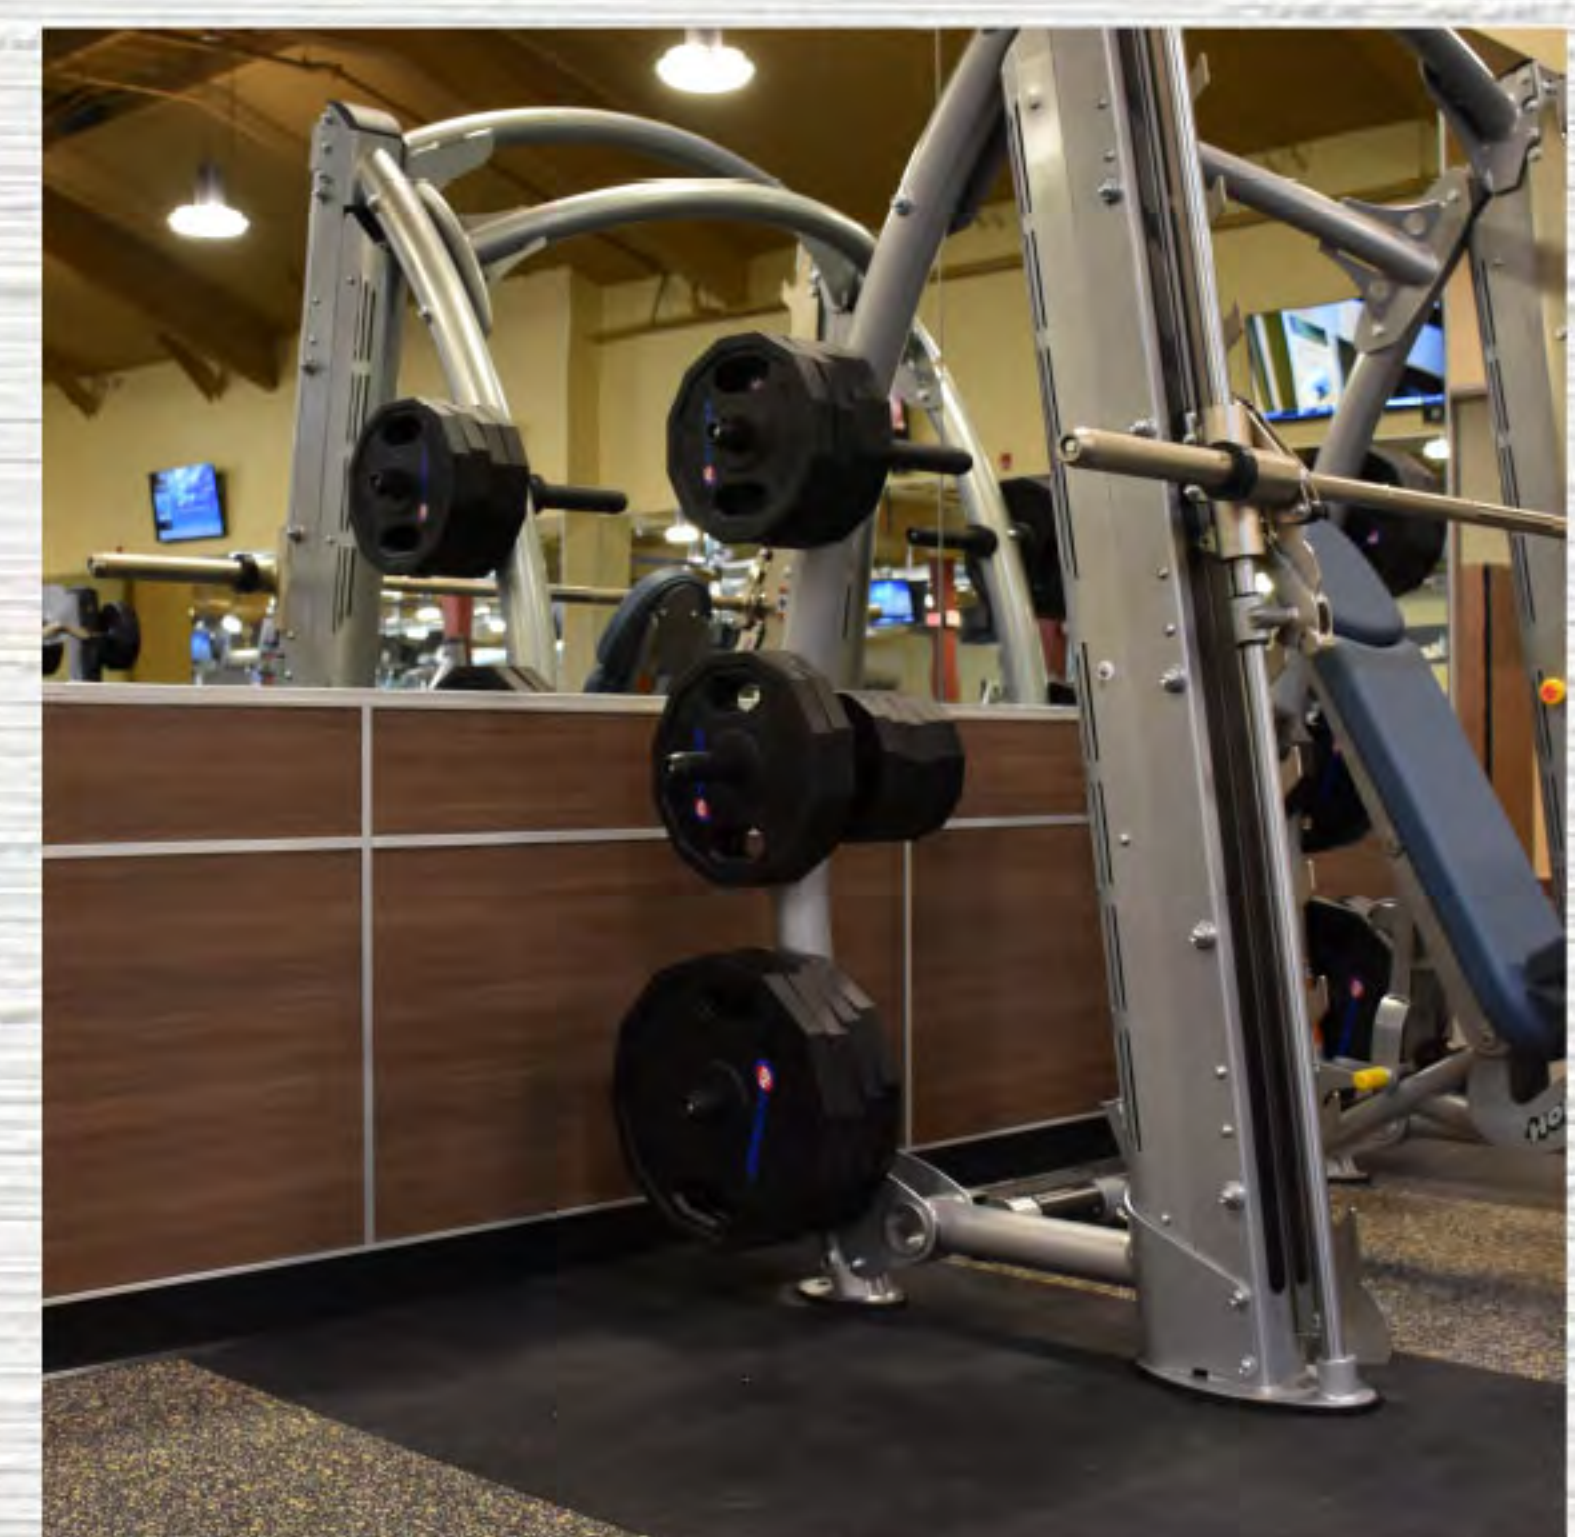

Machine Areas