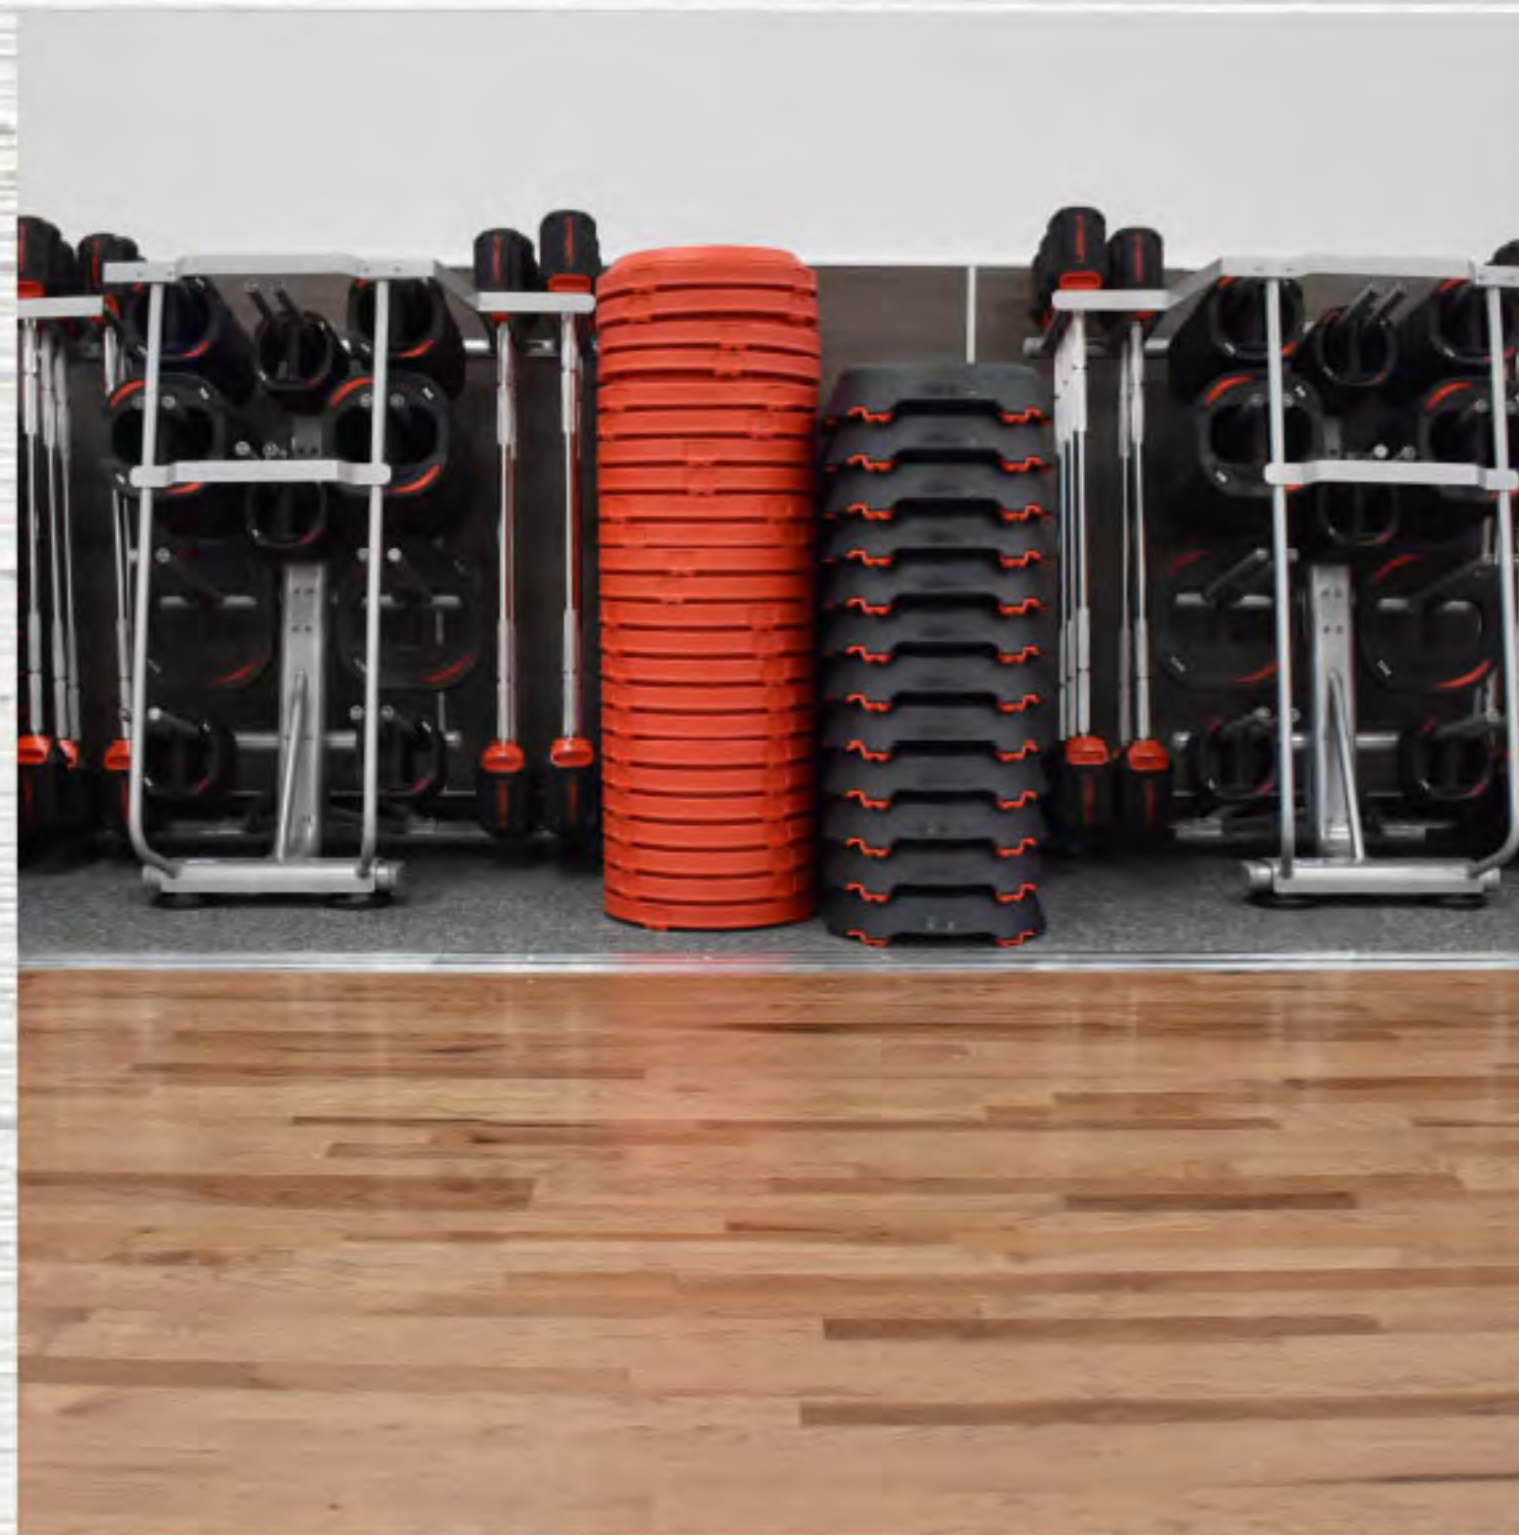

Storage Areas