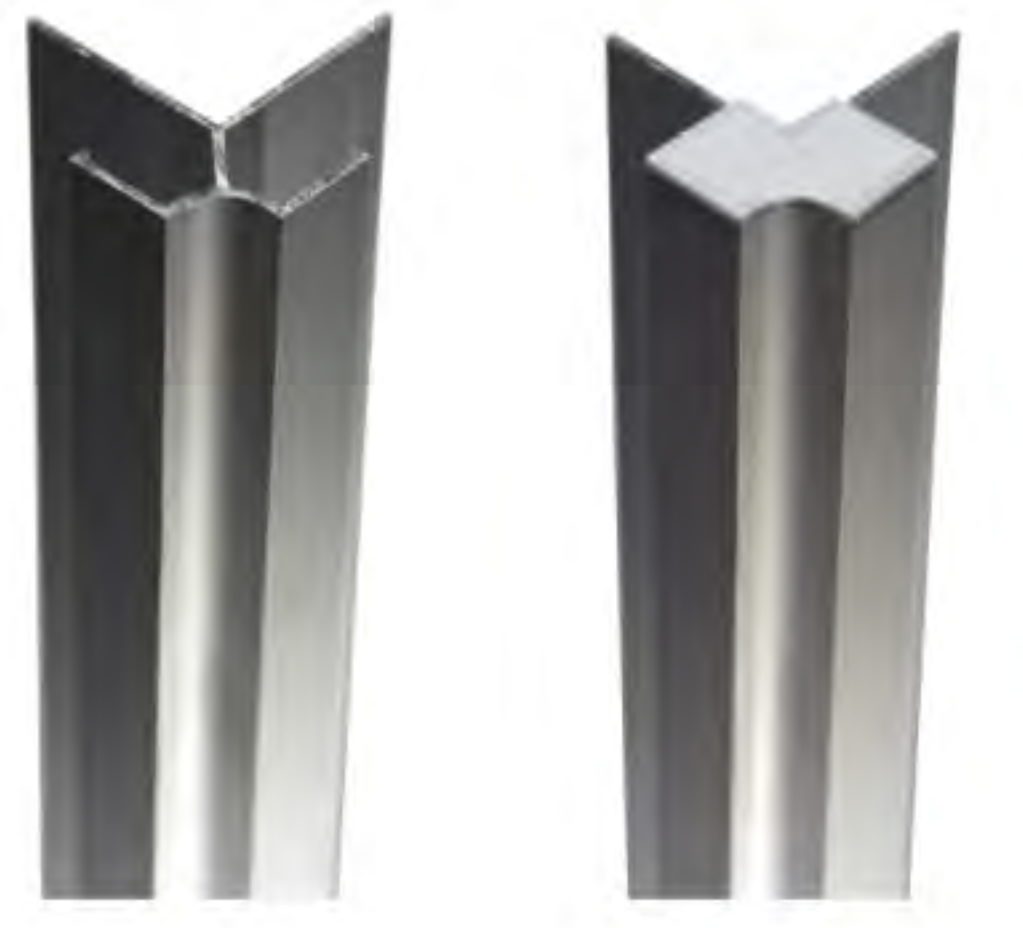

arc

OS ARC CORNER + CAP ///
P9273