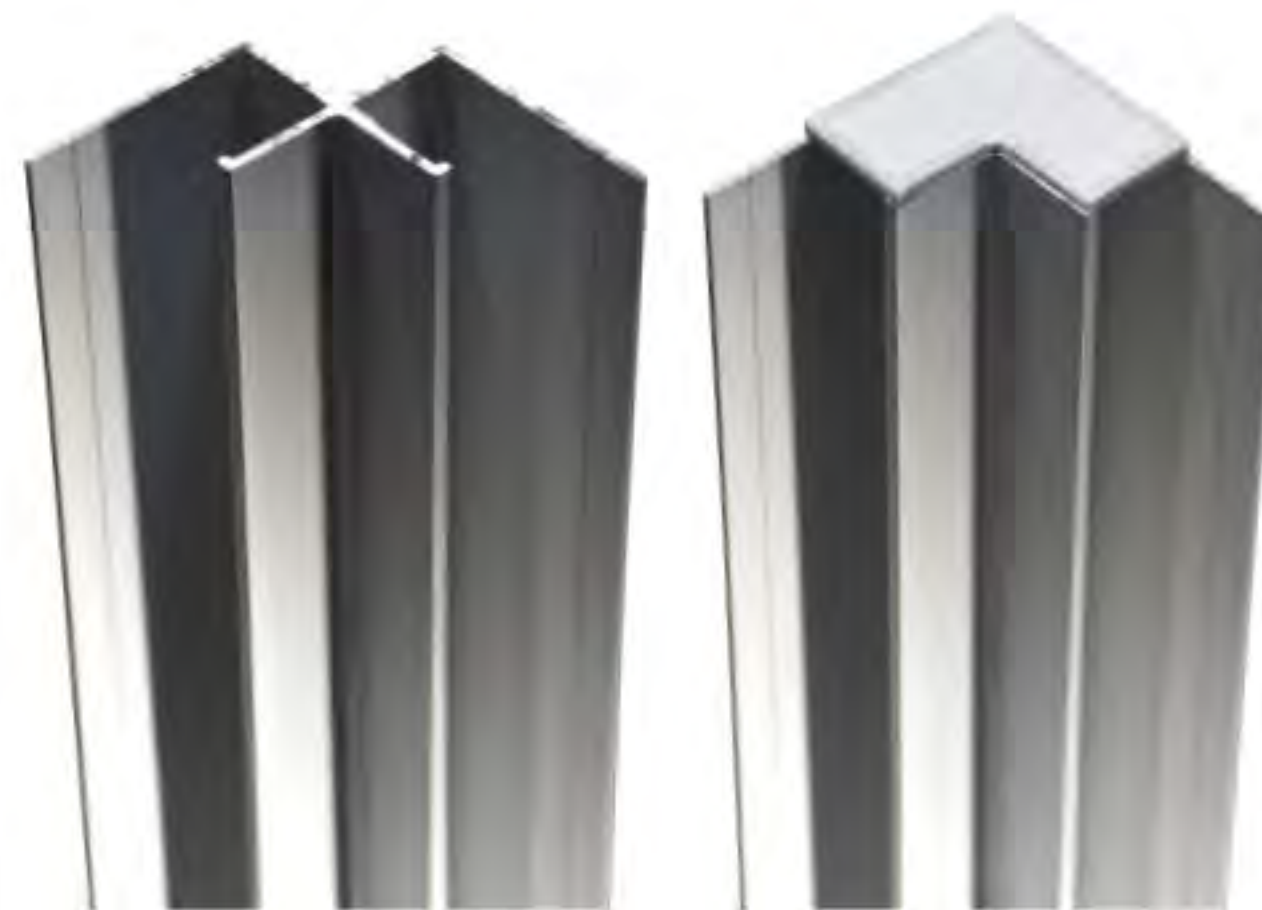

3 CORNER styles

Square, radius and arc extrusions, ideally suited for direct application over existing walls for remodel projects, or as a specified, integrated component of new construction. CRG Wall Panel System offers design flexibility. Two junction bars and six top caps create a clean end run to finish off the wall installation.

square

radius