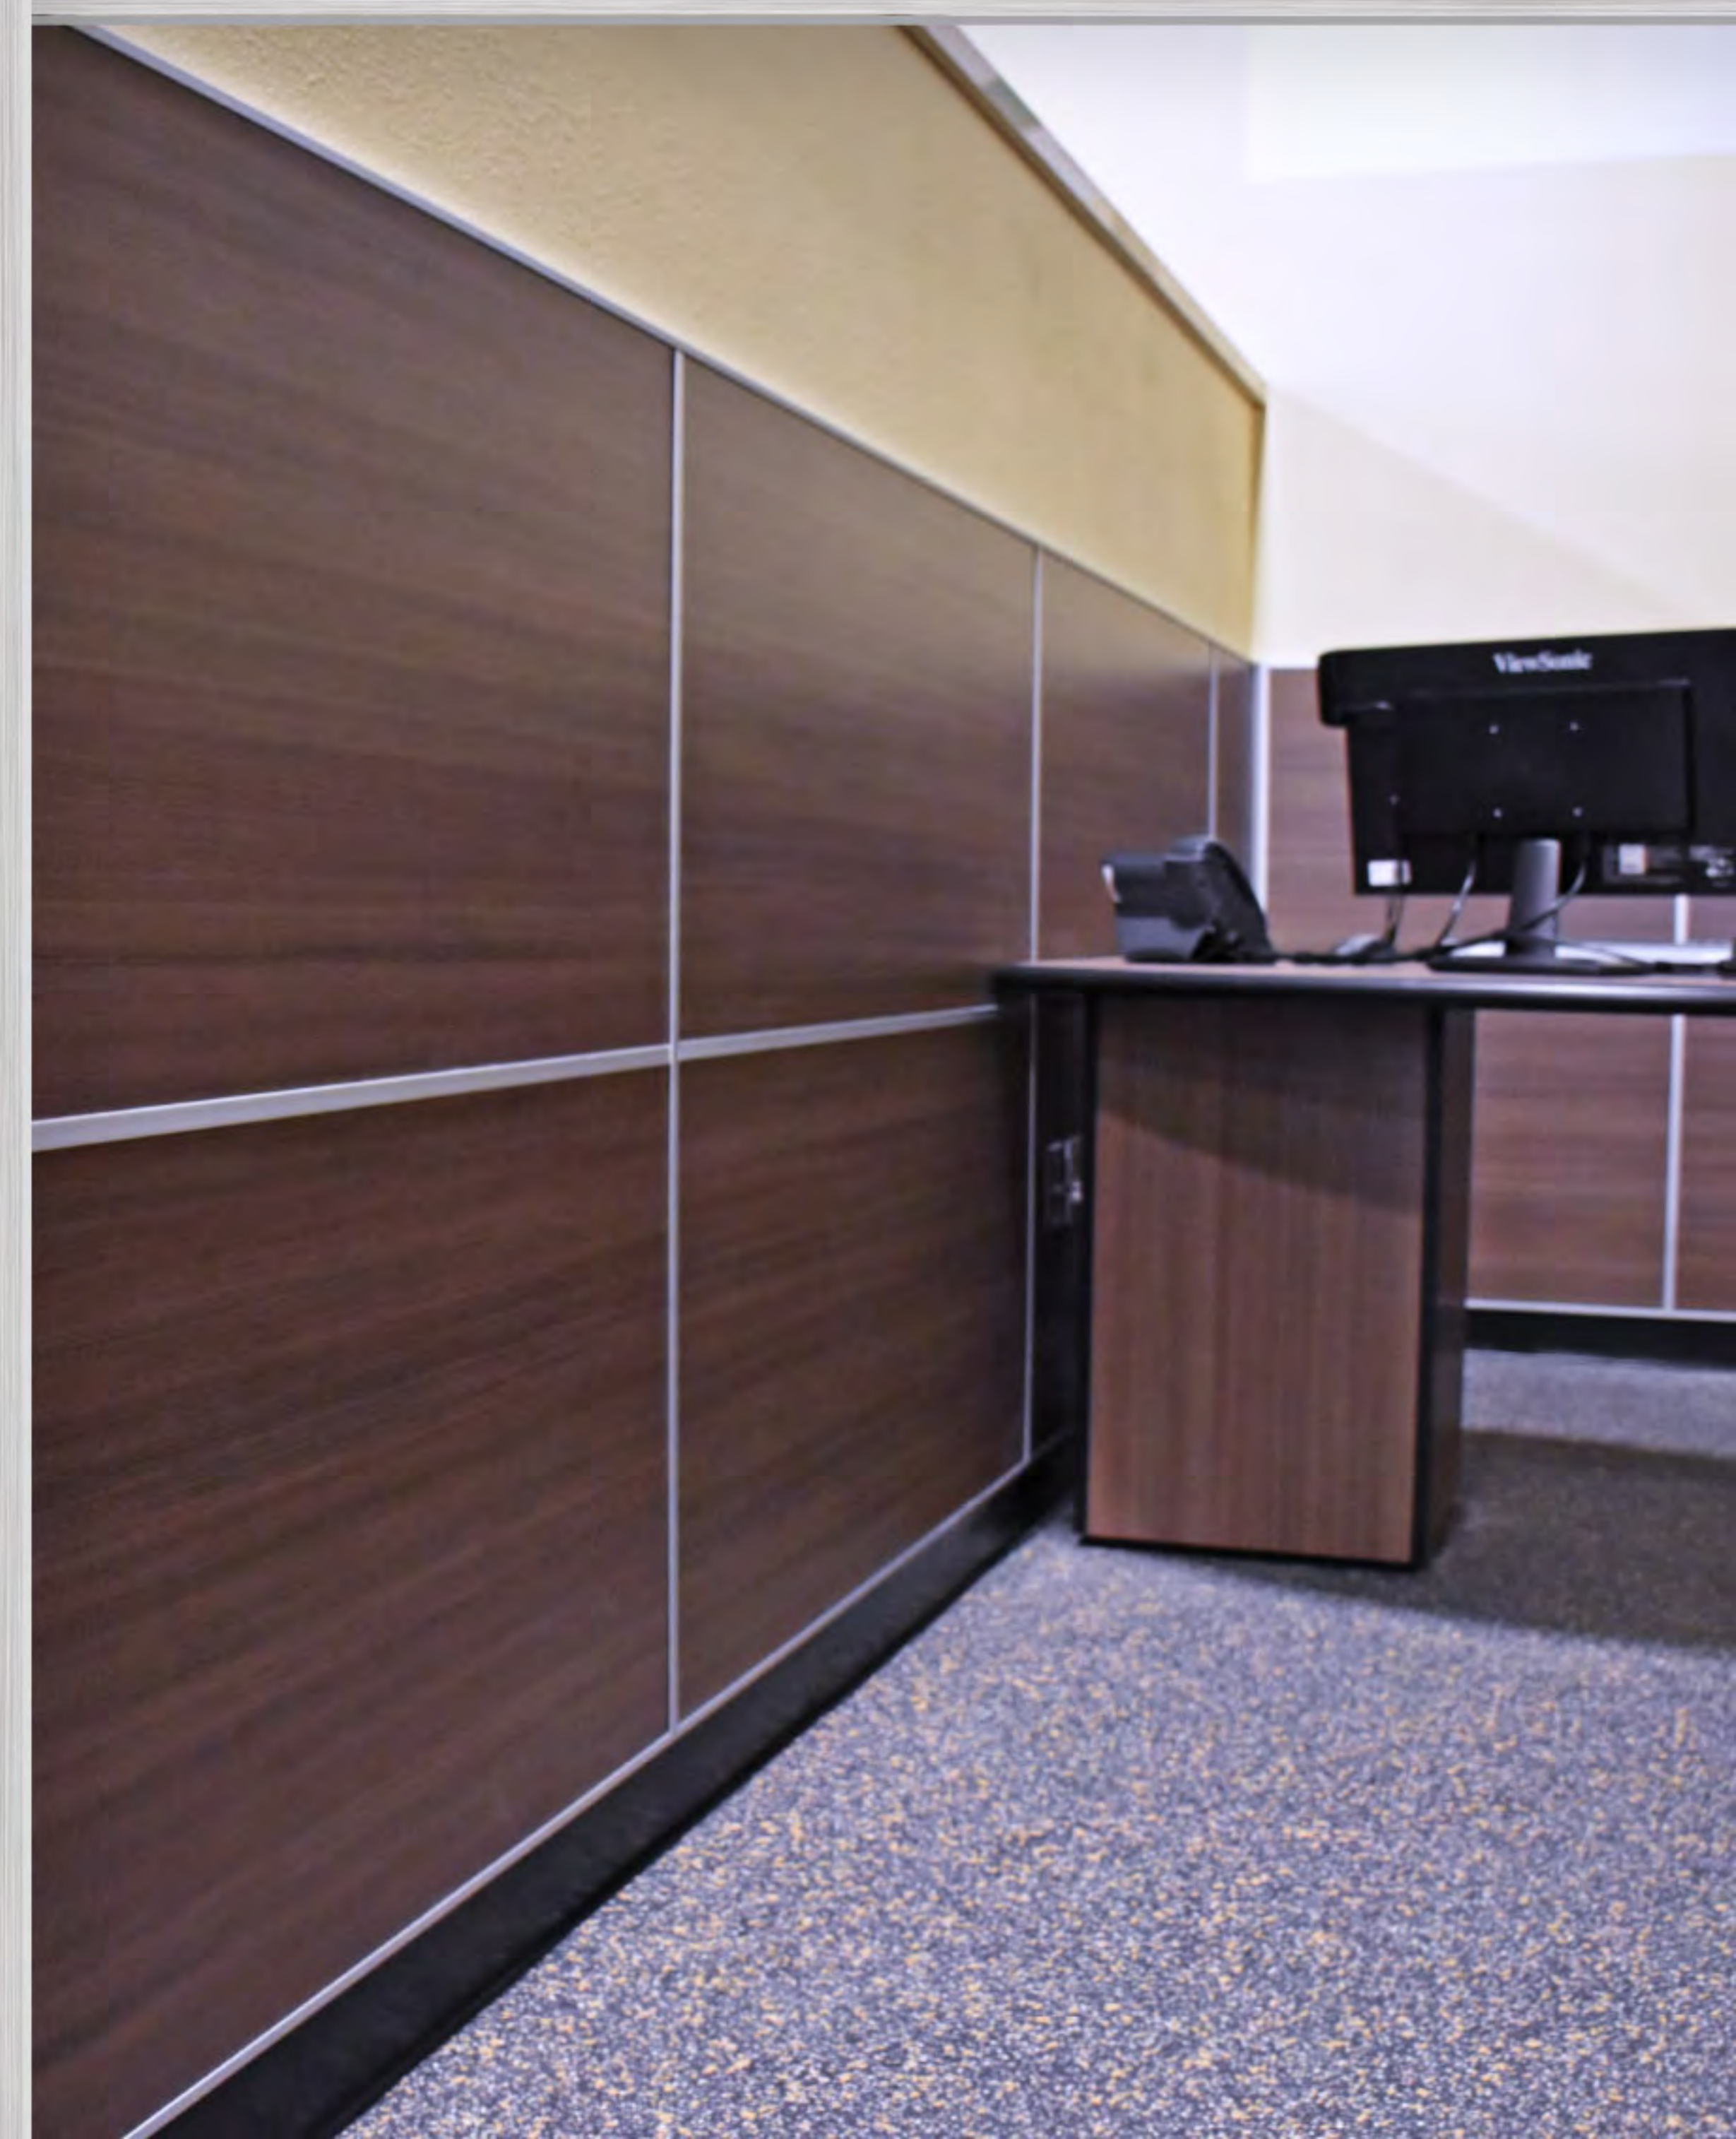

Clubline®

wall panels
for walls and columns

protect vertical surfaces
AN EASY AND STYLISH WALL SYSTEM

for strength and good looks

HIGH TRAFFIC AREAS NEED IMPACT RESISTANCE

Columns

Workout Rooms

Accent Walls

Transform ordinary wall surfaces into protective, decorative surfaces with CRG Wall Panel Systems.

With the availability of custom corner profiles and the selection of hundreds of durable high-pressure laminate finishes, our wall panel system is a simple, cost effective solution for the total transformation of sports and fitness facilities and commercial interior spaces.