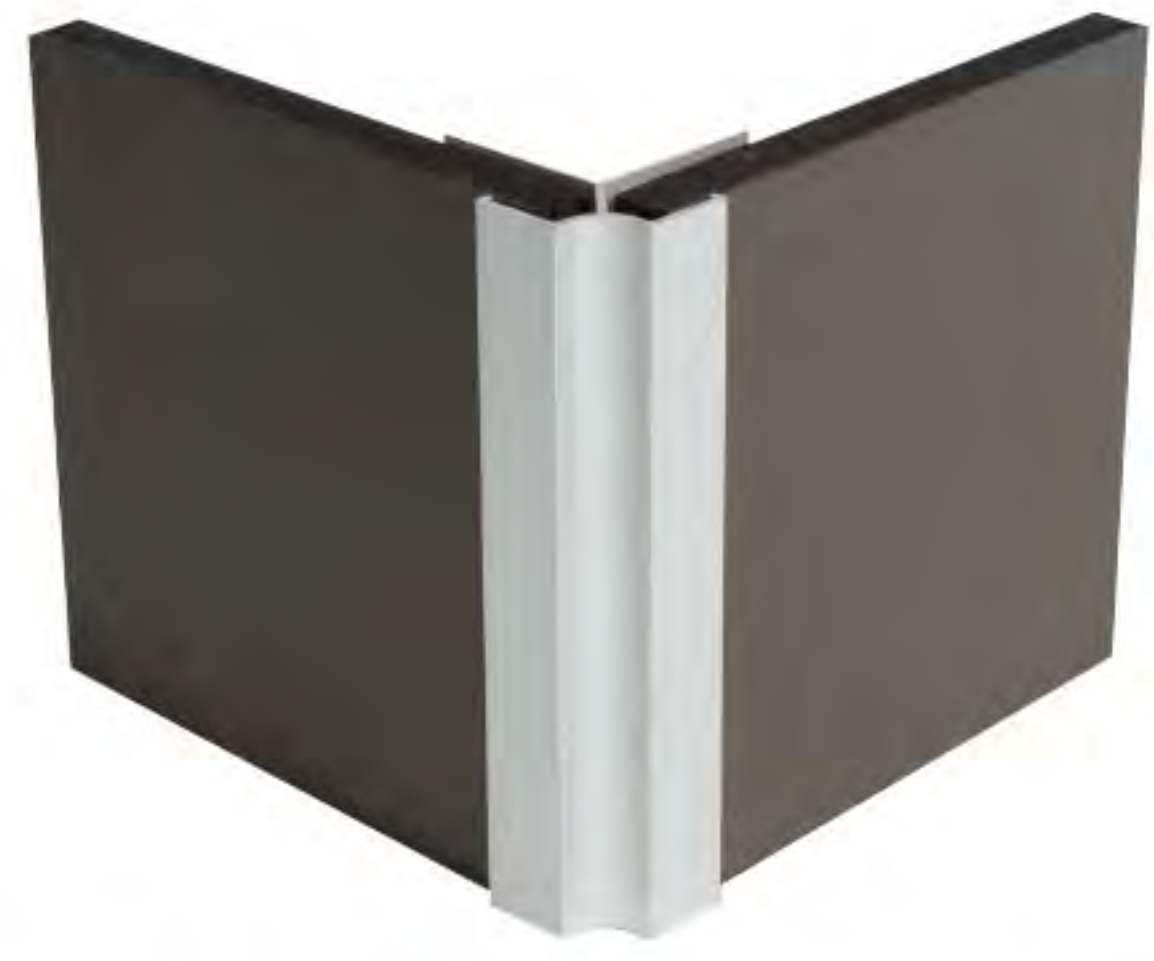

arc

junction

**WALL
turns**

With inside corners, outside corners, junction bars and top caps any wall configuration is a breeze. As a wall turns, just use the correct component to finish the edge.

arc

junction