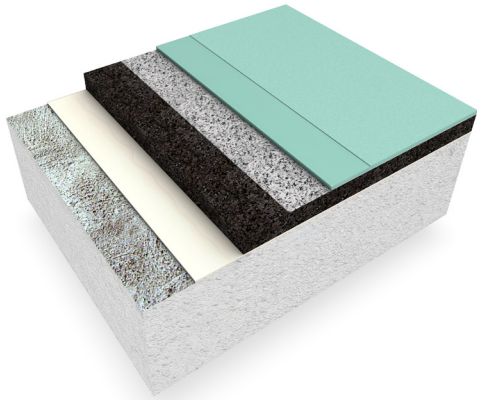

**PULASTIC CLASSIC 110**

*A seamless multi-purpose sports floor that provides strength and performance for all levels of play and competition*

**PULASTIC**<sup>®</sup>  
**SPORTS FLOORING**

- ✔ Pulastic Classic 110 is approved according to the EN 14904 Standard - Category P1
- ✔ Approved by FIBA and IHF
- ✔ Manufactured under ISO 9001, ISO 14001, and CSR Level 3 (ISO 26000)
- ✔ Good resiliency for comfort and injury prevention
- ✔ Seamless, non-porous and smooth surface for easy maintenance, repair and resurface options
- ✔ Excellent contact noise reduction for outstanding acoustic isolation
- ✔ Sustainability through high content of recycled and rapidly renewable raw materials
- ✔ Water based finish for very low odor during installation and maximum indoor clean air protection during use
- ✔ Outstanding mechanical strength and wear resistance for optimal life cycle cost and maximum usability