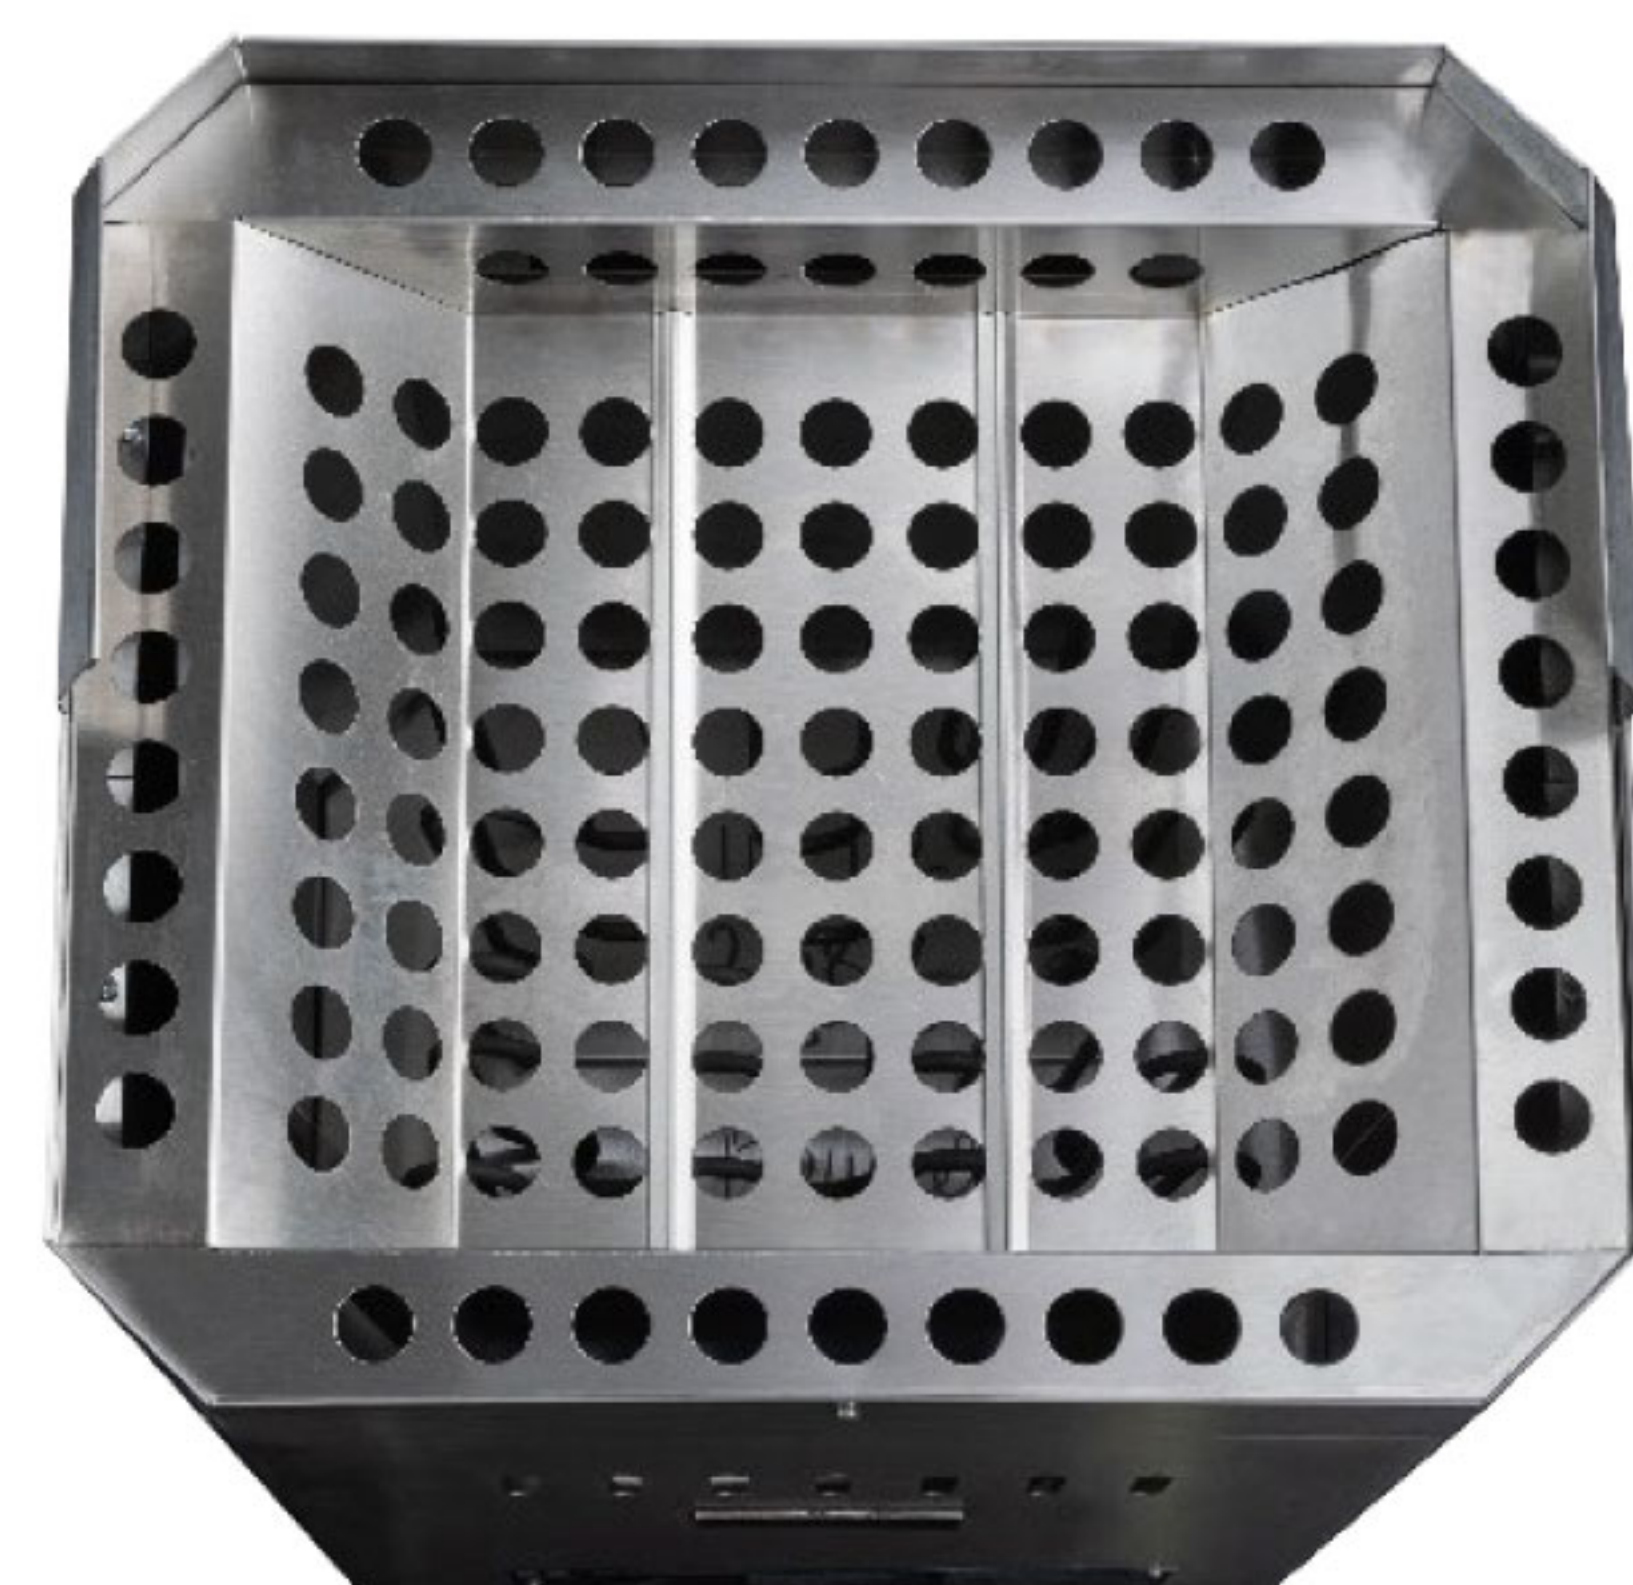

powered by

SAUNACORE

18,000W HOT ROCK SAUNA ASSEMBLY DATA SHEET

STANDARD HD - COMMERCIAL HEATER ASSEMBLY Technical Details

Color:

Stainless Steel

Main Material:

Stainless Steel

Elements:

Industrial Grade Silver Solder Elements

Stone Sizes:

2-4"

Stone Amount:

Up to 150 lbs.

Dimension:

21" w x 31" h x 19" d

Power Output:

18,000 watts

Power Supply:

208 / 3 phase – 50 Amp Draw

Control Max Operating Temperature:

C 90°/194° F

Installation:

Floor Mount

Control:

CRG Envoy Sauna Controller or SS1 24-Hour Timer

Manufacturer:

Saunacore

DESIGN. PLAN. BUILD.

crg

SAUNA SYSTEMS

1875 North MacArthur Drive /// Tracy, CA 95376

T > 209 836 4100 F > 209 836 4131

crg.us.com

CRG.SAU[2]4:25