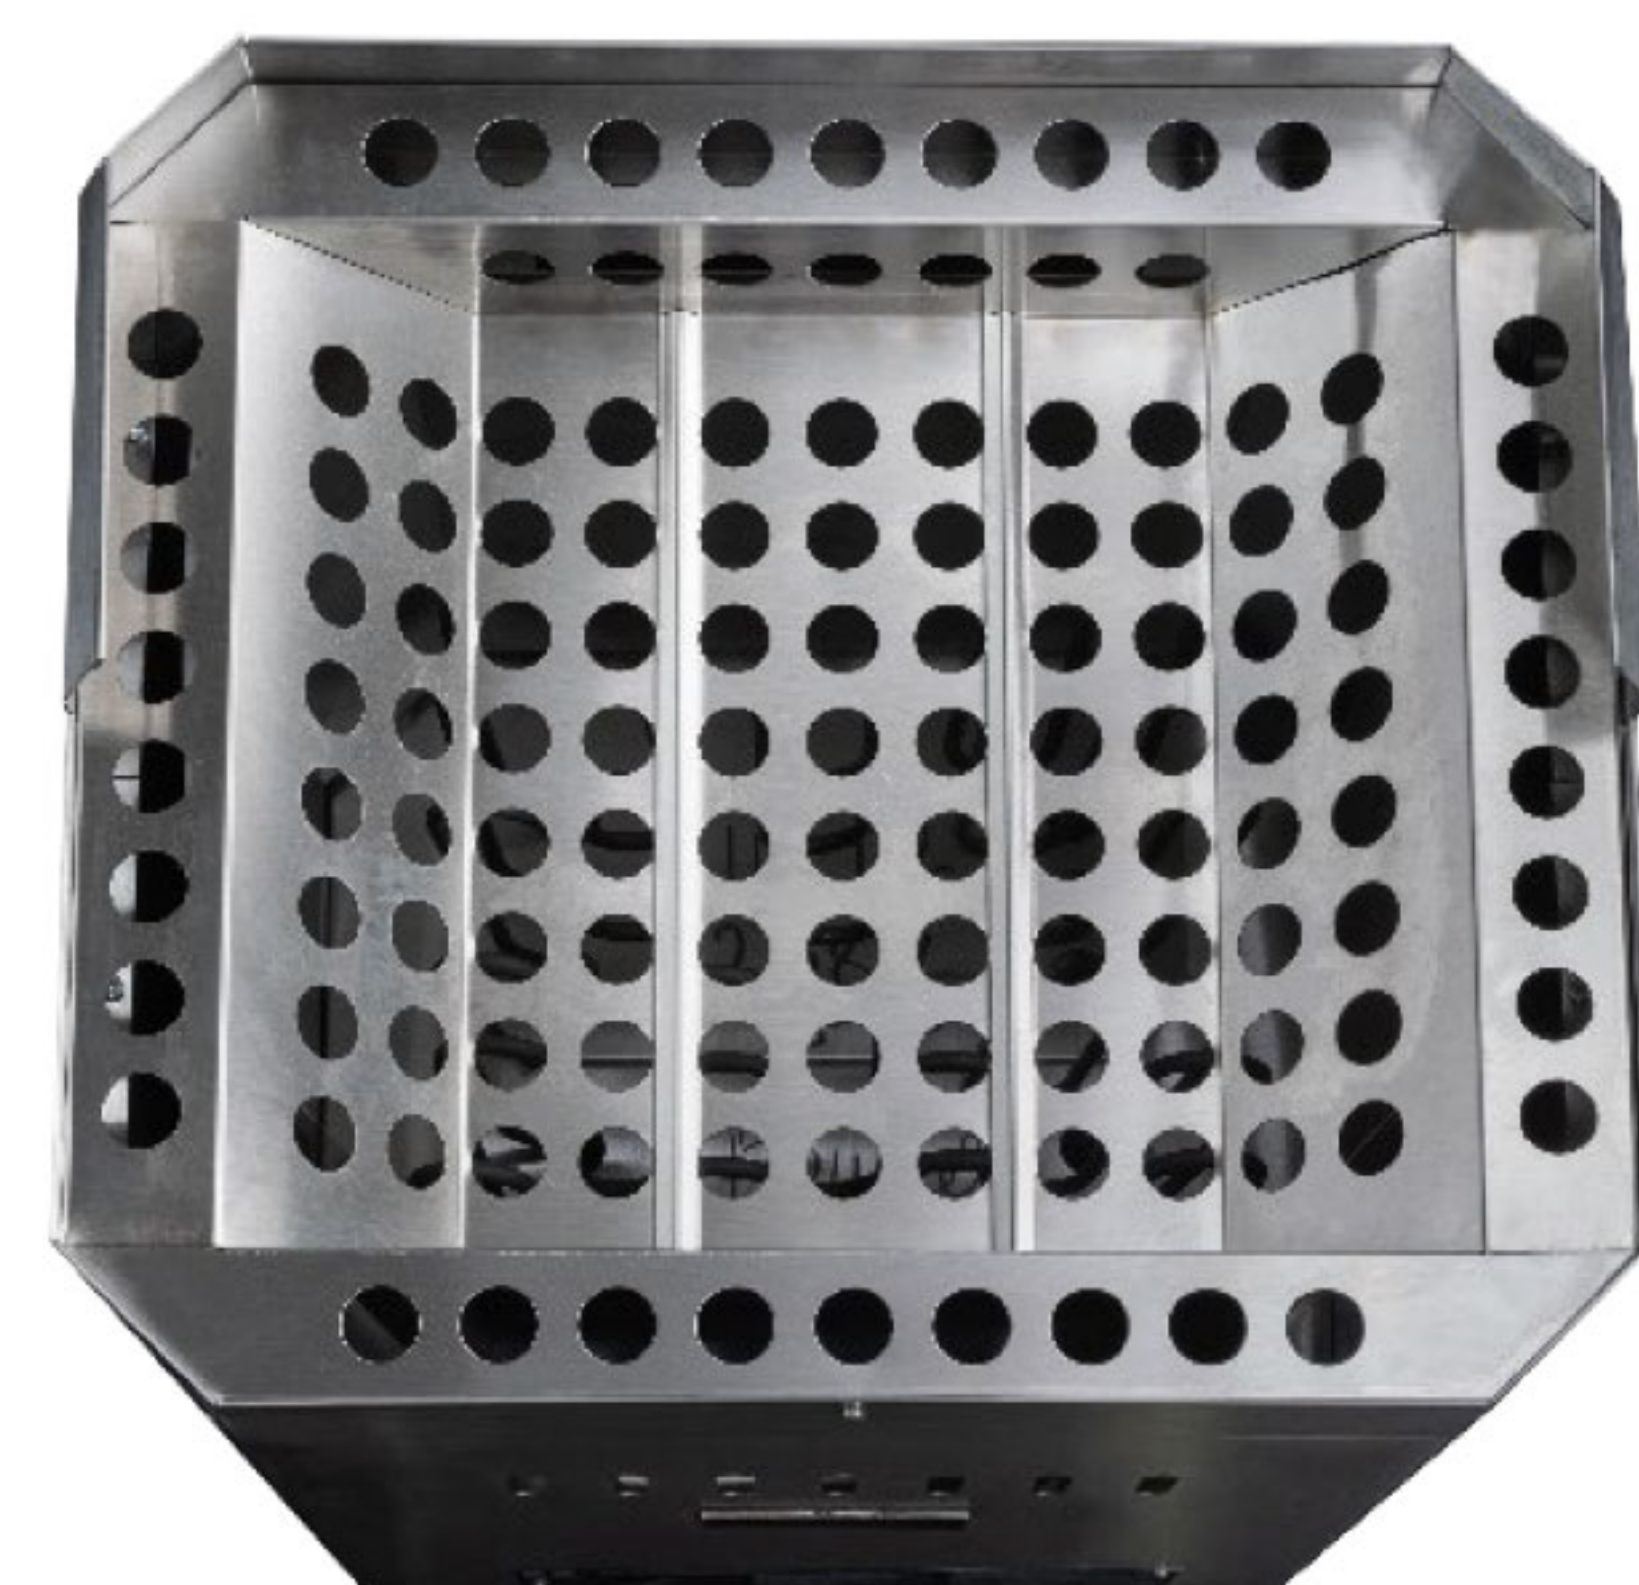

powered by

SAUNACORE

21,000W HOT ROCK SAUNA ASSEMBLY DATA SHEET

STANDARD HD - COMMERCIAL HEATER ASSEMBLY Technical Details

Color:

Stainless Steel

Main Material:

Stainless Steel

Elements:

Industrial Grade Silver Solder Elements

Stone Sizes:

2-4"

Stone Amount:

Up to 150 lbs.

Dimension:

21" w x 31" h x 19" d

Power Output:

21,000 watts

Power Supply:

208 / 3 phas – 58.4 Amp Draw

Control Max Operating Temperature:

C 90°/194° F

Installation:

Floor Mount

Control:

CRG Envoy Sauna Controller or SS1 24-Hour Timer

Manufacturer:

Saunacore

DESIGN. PLAN. BUILD.

crg

SAUNA SYSTEMS

1875 North MacArthur Drive /// Tracy, CA 95376

T > 209 836 4100 F > 209 836 4131

crg.us.com

CRG.SAU[2]4:25