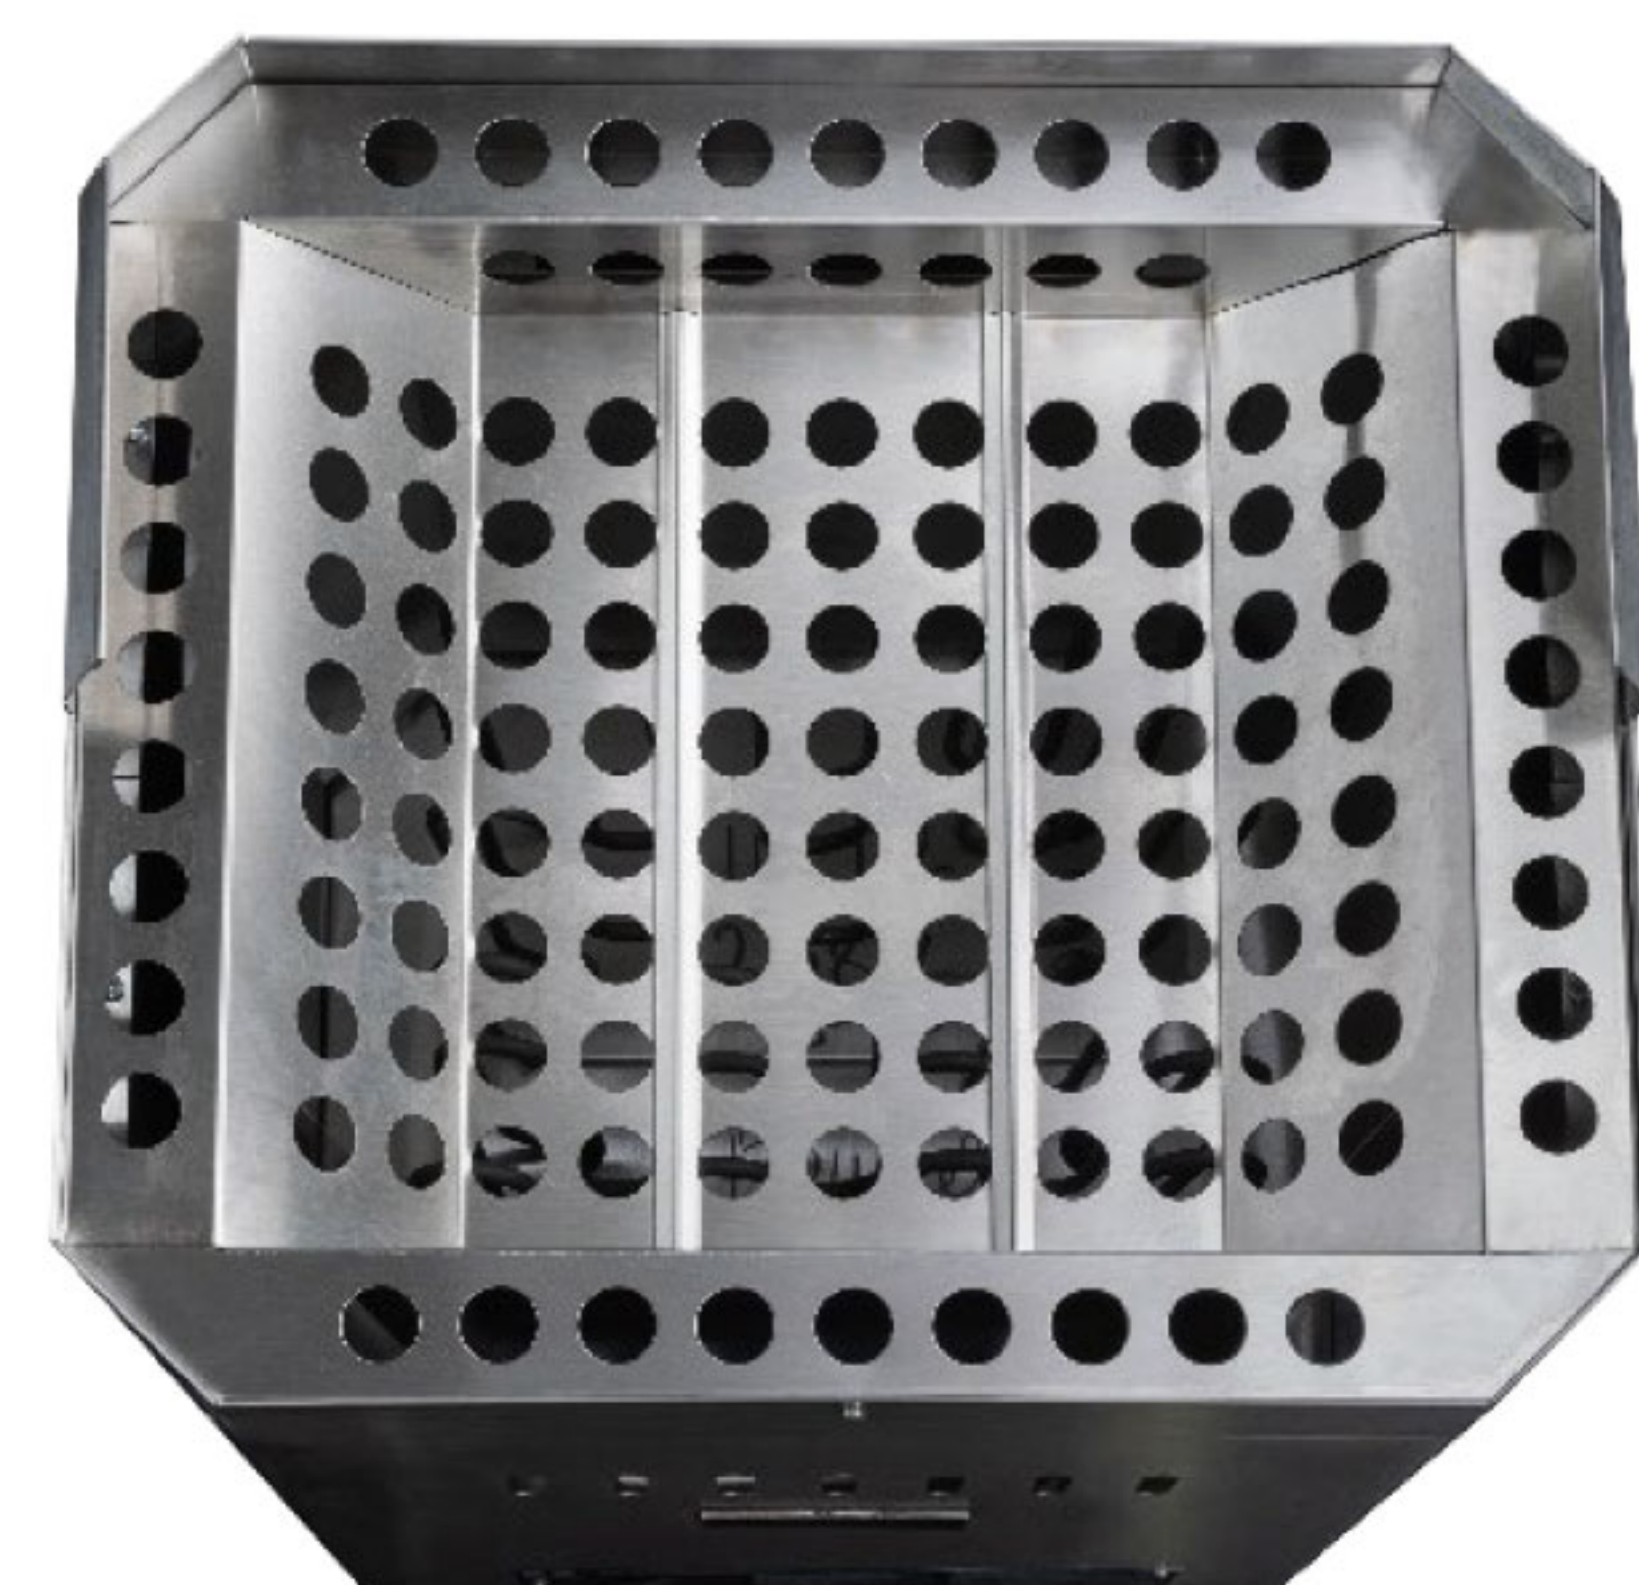

powered by

SAUNACORE

9000W HOT ROCK SAUNA ASSEMBLY DATA SHEET

STANDARD HD - COMMERCIAL HEATER ASSEMBLY Technical Details

Color:

Stainless Steel

Main Material:

Stainless Steel

Elements:

Industrial Grade Silver Solder Elements

Stone Sizes:

2-4"

Stone Amount:

Up to 150 lbs.

Dimension:

21" w x 31" h x 19" d

Power Output:

9,000 watts

Power Supply:

208 / 3 phase – 25 Amp Draw

Control Max Operating Temperature:

C 90°/194° F

Installation:

Floor Mount

Control:

CRG Envoy Sauna Controller or SS1 24-Hour Timer

Manufacturer:

Saunacore

DESIGN. PLAN. BUILD.

crg

SAUNA SYSTEMS

1875 North MacArthur Drive /// Tracy, CA 95376

T > 209 836 4100 F > 209 836 4131

crg.us.com

CRG.SAU[2]4:25