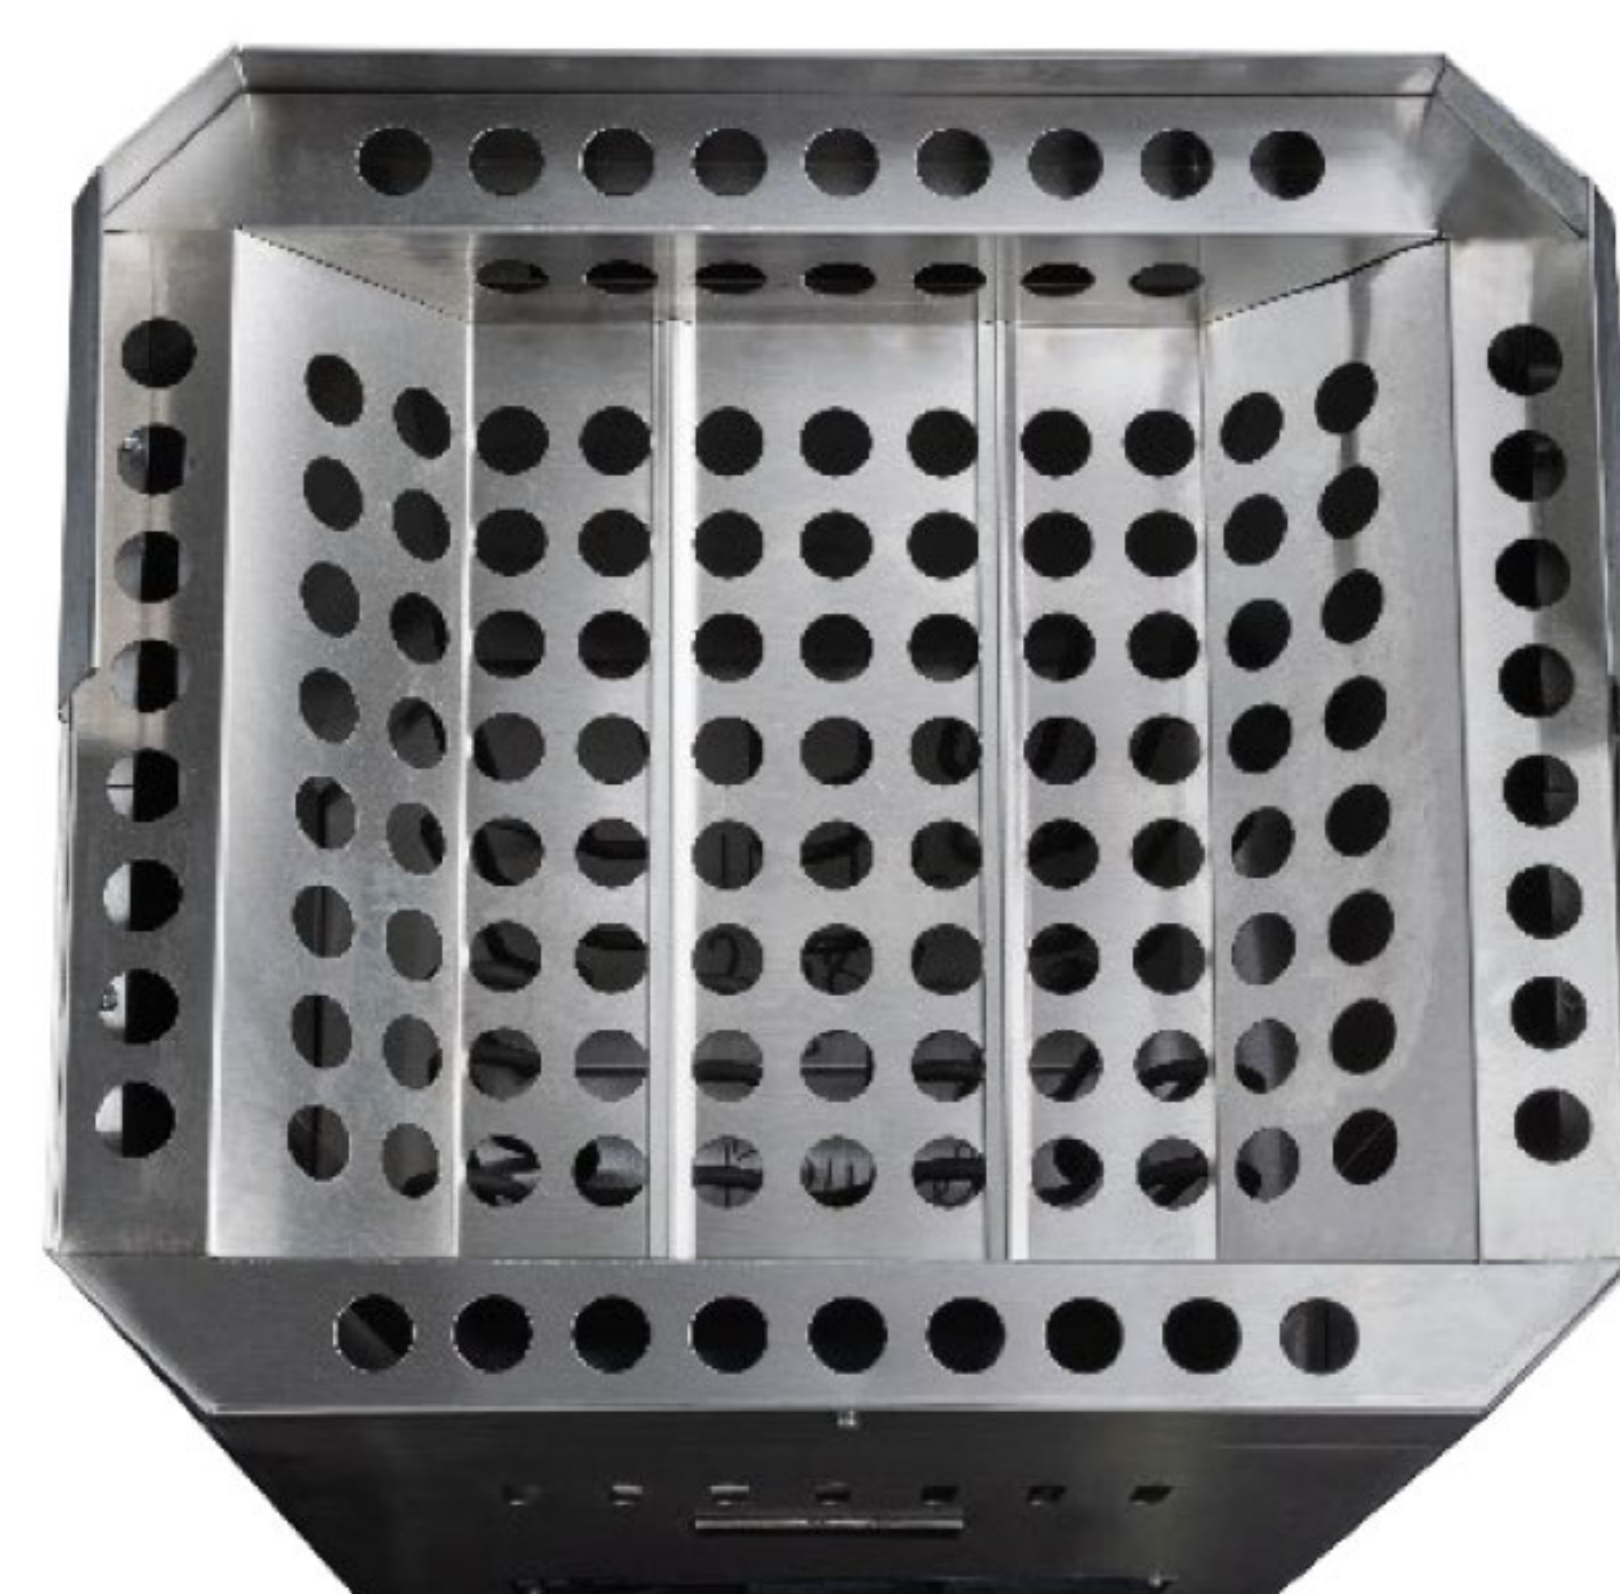

powered by

SAUNACORE

12,000W HOT ROCK SAUNA ASSEMBLY DATA SHEET

STANDARD HD - COMMERCIAL HEATER ASSEMBLY Technical Details

Color:

Stainless Steel

Main Material:

Stainless Steel

Elements:

Industrial Grade Silver Solder Elements

Stone Sizes:

2-4"

Stone Amount:

Up to 150 lbs.

Dimension:

21" w x 31" h x 19" d

Power Output:

12,000 watts

Power Supply:

208 / 3 phase – 33.4 Amp Draw

Control Max Operating Temperature:

C 90°/194° F

Installation:

Floor Mount

Control:

CRG Envoy Sauna Controller or SS1 24-Hour Timer

Manufacturer:

Saunacore

DESIGN. PLAN. BUILD.

crg

SAUNA SYSTEMS

1875 North MacArthur Drive /// Tracy, CA 95376

T > 209 836 4100 F > 209 836 4131

crg.us.com

CRG.SAU[2]4:25