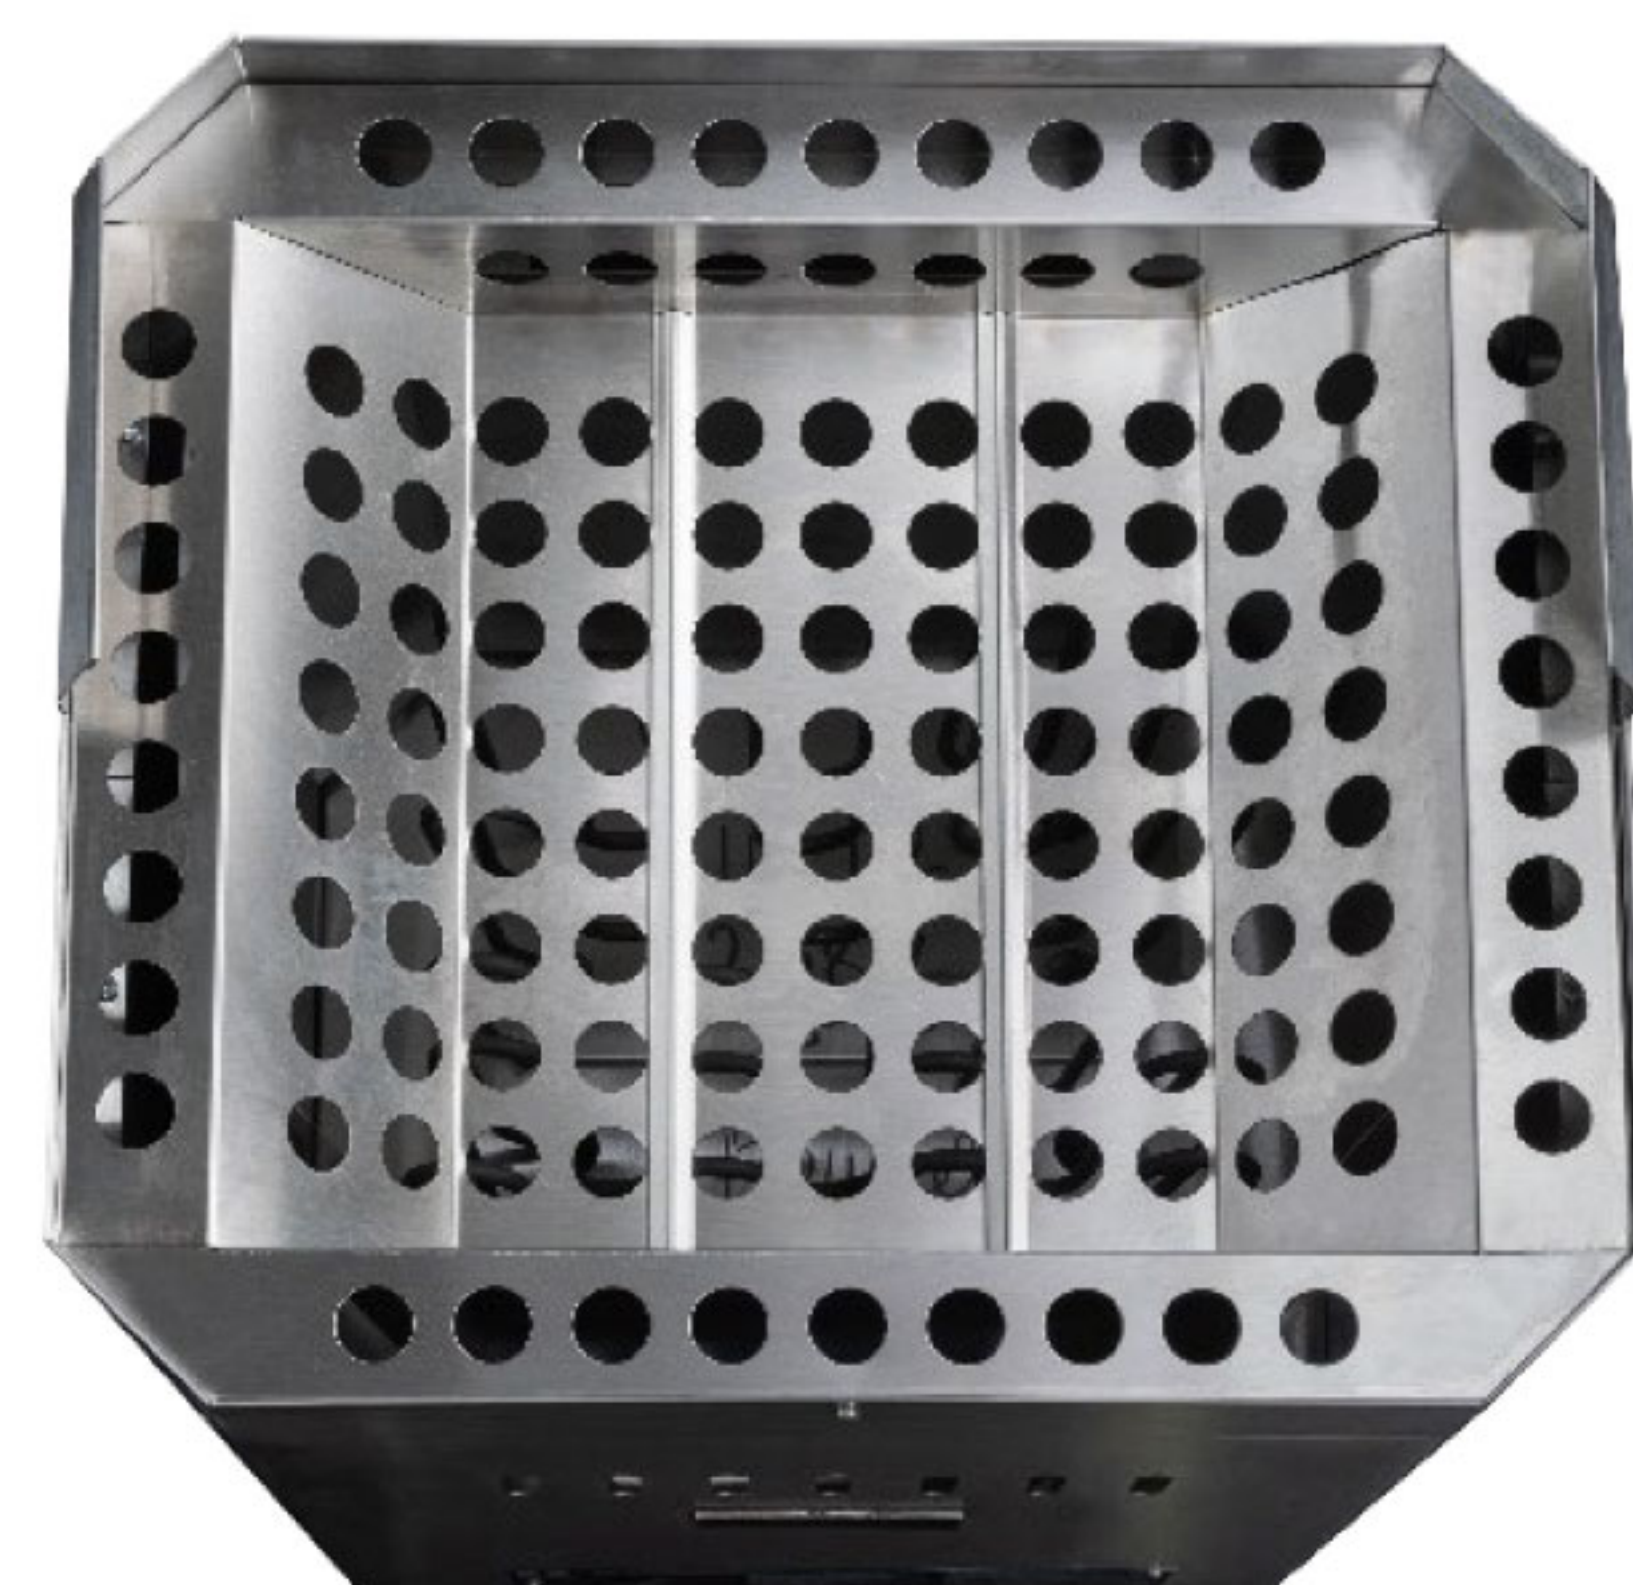

Elements:

Industrial Grade Silver Solder Elements

Stone Sizes:

2-4"

Stone Amount:

Up to 150 lbs.

Dimension:

21" w x 31" h x 19" d

Stainless Steel

Main Material:

Stainless Steel

Elements:

Industrial Grade Silver Solder Elements

Stone Sizes:

2-4"

Stone Amount:

Up to 150 lbs.

Dimension:

21" w x 31" h x 19" d

Power Output:

10,500 watts

Power Supply:

208 / 3 phase – 29.2 Amp Draw

Control Max Operating Temperature:

C 90°/194° F

Installation:

Floor Mount

Control:

CRG Envoy Sauna Controller or SS1 24-Hour Timer

Manufacturer:

Saunacore

DESIGN. PLAN. BUILD.