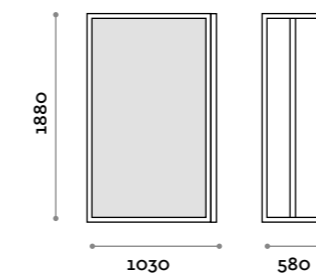

Alter

Cabina spogliatoio in MFC con anta intera e chiusura a chiave compreso di gancio appenderia interno. Panca esclusa. Per ambienti asciutti.

Free-standing changing cubicle in MFC with full door and keylock, internal hanging hook included. Bench excluded. For dry environments.

Struttura / Structure

Finiture standard
Standard finishes

ALTER

Vela

Divisorio con telaio di metallo e inserto in melaminico con finiture di serie (vedi The Swatch Book). Per ambienti asciutti.

Partition element with metal frame and integrated MFC panel in wood finishes (see The Swatch Book). For dry environments.

Telaio / Frame

Acciaio
Steel

Pannello / Panel

Finiture standard
Standard finishes

alcune possibili combinazioni
some possible combinations

VELA1

VELA2

VELA3