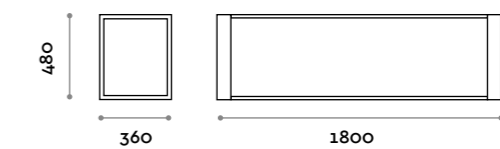

Telaio e doghe / Frame and Slats

Alluminio termolaccato
Powder-coated aluminium

TECNO 120S

Panca singola a 3 doghe
Single seat bench with 3 slats

TECNO 180S

Panca singola a 3 doghe
Single seat bench with 3 slats