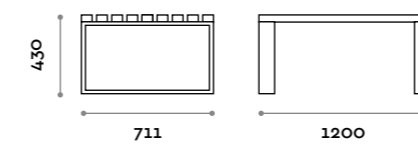

PSD120D

Panca doppia a doghe
Wooden slats bench, double-deep