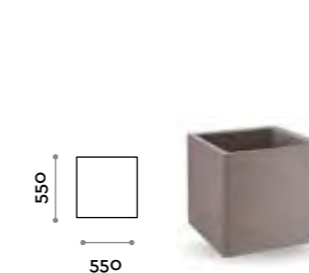

Polyethylene vase, 100% recyclable, matt finish in various sizes. For indoor and outdoor use.

Vaso / Vase

Polietilene opaco
Matt polyethylene

PILAR 1

PILAR 2

PILAR 3

PILAR 4

Specchi Mensole e Lavelli