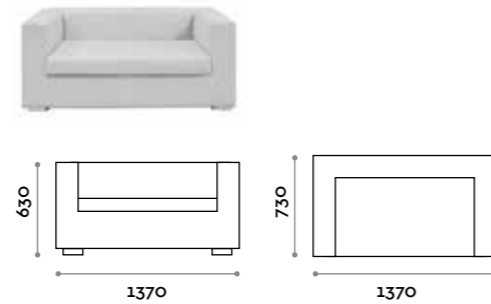

DV137

Divano 2 posti
Sofa 2 seats