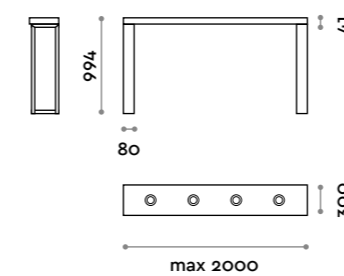

Jump

location: Bergamo, Italy
project: Fit Interiors

Mensola in finto spessore h 70 mm, con struttura in MDF laminato e bocche portaphon in alluminio.

Floating shelf with aluminium hair-dryer slots, 70 mm thick with laminated MDF structure.

Mensola / Shelf

Finiture standard
Standard finishes

ACCMES

Mensola spessore h 41 mm, con struttura in MDF laminato e bocche portaphon in alluminio.
Gambe in acciaio verniciato, mensola max 2 mt.

Floating shelf with aluminium hair-dryer slots, 41 mm thick with laminated MDF structure.
Painted steel legs, shelf length up to 2 m

Mensola / Shelf

Finiture standard
Standard finishes

Gambe / Legs

Acciaio verniciato
Painted steel

ACCMEN-20