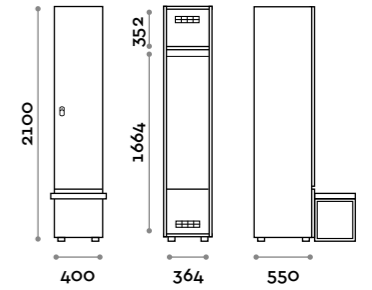

ANB34-23
Singola colonna 1 ante per panca
Single column 1-tier locker, bench version