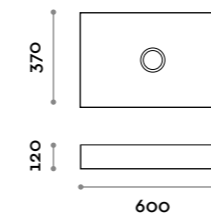

Base

Mobile lavello in multistrato marino laminato (Lavabo e miscelatore non inclusi). Ante con cerniere ammortizzate e maniglie a gola.

Sink cabinet made in laminated marine plywood (Sink and water tap not included). Doors with braked hinges and groove handles.

Mobile / Cabinet
Finiture standard
Standard finishes

ACCSINKD100

ACCSINKD150

ACCSINKD200

Mensola in multistrato marino laminato (Lavabo e miscelatore non inclusi)

Shelf in laminated marine plywood (Sink and water tap not included)

Mensola / Shelf

Finiture standard
Standard finishes

ACCSINK

Shape

Lavabo in ceramica, installazione in appoggio con piletta in ceramica a scarico libero.

Ceramic countertop sink with drain and free discharge

Lavabo / Sink

Colori opachi
Matt colors

SHAPE60

Lavabo in ceramica rettangolare
Rectangular ceramic sink

SHAPE40

Lavabo in ceramica tondo
Rounded ceramic sink

SHAPE65

Lavabo in ceramica ovale
Oval ceramic sink

Miscelatori / Faucets

RUBIO2

Miscelatore monocomando, soprapiano per lavabo, comando a leva.
Countertop lever mixer tap.

RUBIO3

Miscelatore monocomando a parete con comando a leva, completo di parti da incasso.
Single lever built-in faucet for sink, complete with built-in parts.

RUBIO4

Miscelatore monocomando a parete su piastra con comando a leva, completo di parti da incasso.
Single lever built-in faucet for sink with cover, complete with built-in parts.