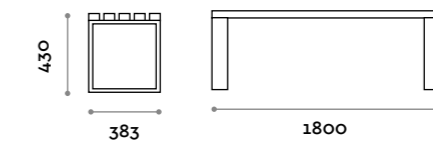

Telaio / Frame
Acciaio verniciato
Painted steel

Seduta / Seat

Doghe in legno massello
Slats in solid ash wood

PSD120S

Panca singola a doghe
Wooden slats bench, single-deep

PSD180S

Panca singola a doghe
Wooden slats bench, single-deep