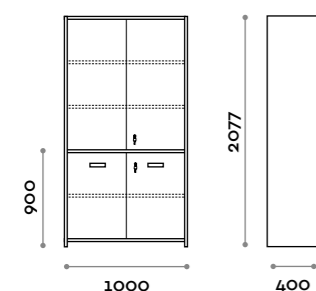

ACCTWL-23
Armadio porta asciugamani
a giorno con 4 ripiani
Towel storage unit with 4 racks

Sistema di arredo complementare a tutte le tipologie di armadi per spogliatoio, per area reception e lounge

Complementary furniture system for all locker types and for reception and lounge areas

Caratteristiche

- Mobili realizzati con pannelli in MFC spessore 18 mm bordati in ABS con colla poliuretanic
- Cerniere certificate per 80.000 cicli di apertura
- Anta e struttura in MFC in varie finiture (vedi The Swatch Book)
- Angolo di apertura dell'anta 110°
- Armadio con serratura chiave

Characteristics

- Furniture made of MFC panels thickness 18 mm edged in ABS with poliurethanic glue
- Hinges certified for 80.000 opening cycles
- Door and structure in MFC panel in various finishes (see The Swatch Book)
- Door 110° opening angle
- Cupboard with keylock

Opzionali su richiesta

- Maniglie a scelta tra tutte le tipologie
- Cerniere ammortizzate
- Zoccolo in tre colori: argento, nero, bianco

Optional upon request

- Handles to choose from all types
- Braked hinges
- Skirting board in three colors: silver, black, white

Anta e struttura / Door and Structure

Finiture standard
Standard finishes

VA100
Vetrinetta con vetri scorrevoli
Tall cabinet with glass sliding doors