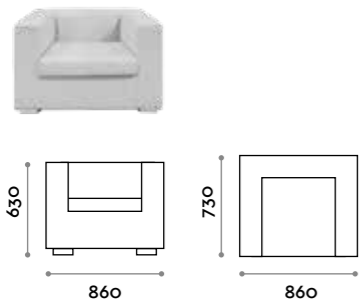

Perla

Serie composta da poltrona e divani con imbottitura ad alta densità e rivestita con ecopelle ignifuga (certificazione UNI 9175 class 1IM).

Series composed of armchair and sofas with high density upholstery and covered with fireproof eco-leather (UNI 9175 class 1IM certification).

Seduta / Seat

Ecopelle standard
Standard eco-leather

DV90

Poltrona
Armchair