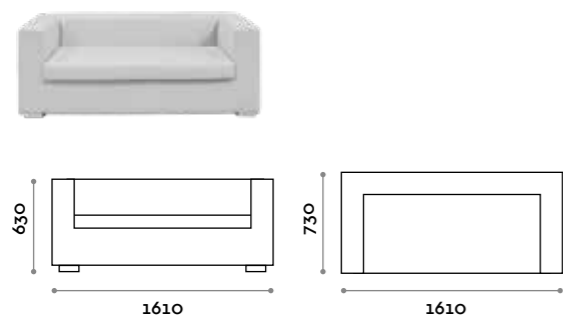

DV161

Divano 2 posti
Sofa 2 seats