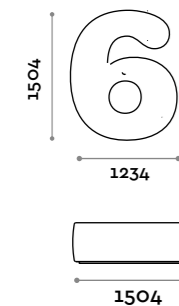

Numbers

> arch. Simone Micheli

Seduta a forma di numero con imbottitura e rivestimento in ecopelle ignifuga (certificazione UNI 9175 class 1IM).

Number shaped seat with upholstery and covering in fire-retardant eco-leather (certification UNI 9175 class 1IM).

Seduta / Seat

Ecopelle standard
Standard eco-leather

NUMBERS6

Luna

Seduta con piccolo schienale, imbottitura e rivestimento in ecopelle ignifuga (certificazione UNI 9175 class 1IM)

Circular seat with small backrest, upholstery and covering in fire-retardant eco-leather (UNI 9175 class 1IM certification).

Seduta / Seat

Ecopelle standard
Standard eco-leather

location: Borgo Valsugana, Italy
project: Fit Interiors