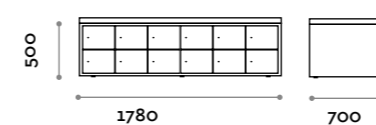

TRAFFIC2D / TRAFFIC2D-W

Panca doppia con 24 vani chiusi
Double seat bench with 24 closed compartments