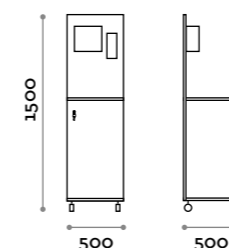

T-Rack

Struttura in MFC con divisori e ripiani a giorno oppure chiusa con ante e chiave. Per ambienti asciutti.

MFC-Structure with open compartments or with doors and keylocks. For dry environments.

Struttura / Structure

Finiture standard
Standard finishes

T-RACK1

Mobile scarpiera con 32 vani chiusi con chiave
Shoerack with 32 keylocked compartments

T-RACK2

Mobile scarpiera con 32 vani a giorno
Shoerack with 32 open compartments

Hello

Sanitizer Station

Mobile su ruote in MFC, completo di dispenser carta antibatterico, dispenser gel igienizzante antibatterico con pulsante e bidone porta rifiuti. Due vani interni chiusi con anta e chiave

Sanitizer Station

Cabinet in MFC on wheels, complete with antibacterial paper dispenser, antibacterial gel dispenser with pushbutton and waste bin in PVC. The cabinet can be closed with a lockable door.

Struttura / Structure

Finiture standard
Standard finishes

HELLOSS

Sanitizer Totem

Mobile su base fissa, completo di dispenser carta, dispenser gel igienizzante antibatterico automatico e bidone porta rifiuti. Cassa in MFC, anta in HPL. Vano interno chiusura con chiave.

Sanitizer Totem

Cabinet complete with paper dispenser, hands-free antibacterial gel dispenser and waste bin in PVC. The cabinet can be closed with a lockable door. Frame in MFC, door in HPL.

Struttura / Structure

Finiture
Finishes

Anta / Door

HPL

HELLOST