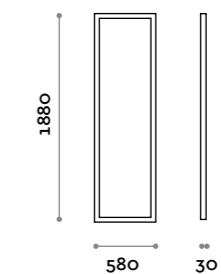

Alter

Cabina spogliatoio in MFC con anta intera e chiusura a chiave compreso di gancio appenderia interno. Panca esclusa. Per ambienti asciutti.

Free-standing changing cubicle in MFC with full door and keylock, internal hanging hook included. Bench excluded. For dry environments.

Struttura / Structure

Finiture standard
Standard finishes

ALTER

Vela

Divisorio con telaio di metallo e inserto in melaminico con finiture di serie (vedi The Swatch Book). Per ambienti asciutti.

Partition element with metal frame and integrated MFC panel in wood finishes (see The Swatch Book). For dry environments.

Telaio / Frame

Acciaio
Steel

Pannello / Panel

Finiture standard
Standard finishes

alcune possibili combinazioni
some possible combinations

VELA1

VELA2

VELA3