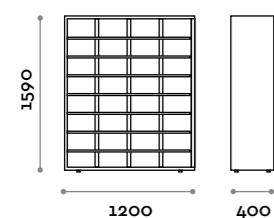

Struttura / Structure

Finiture standard
Standard finishes

T-RACK1

Mobile scarpiera con 32 vani chiusi con chiave
Shoerack with 32 keylocked compartments

T-RACK2

Mobile scarpiera con 32 vani a giorno
Shoerack with 32 open compartments