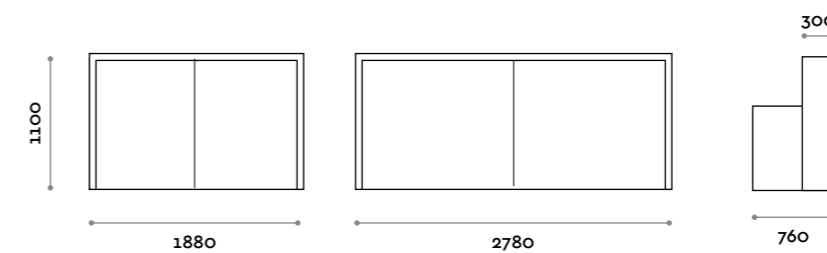

Struttura / Structure

Finiture standard
Standard finishes

Piano di lavoro / Worktop

Finiture
Finishes

Alcune possibili combinazioni
Possible compositions

David Lloyd

location: Milan, Italy
project: arch. Luciano Messina