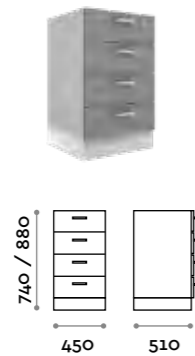

VEMO2-20

Mobile interno con 4 cassetti (il primo con chiave)
Inside-counter unit, 4 drawers (top drawer with key lock)