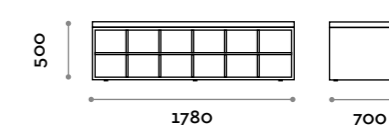

TRAFFIC4D / TRAFFIC4D-W

Panca doppia con 24 vani a giorno
Double seat bench with 24 open compartments