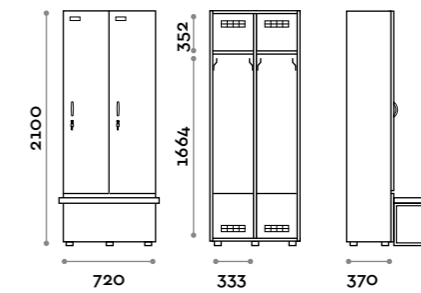

BANB74-23
Doppia colonna 2 ante per panca
Double column 1-tier locker,
2 doors, bench-version