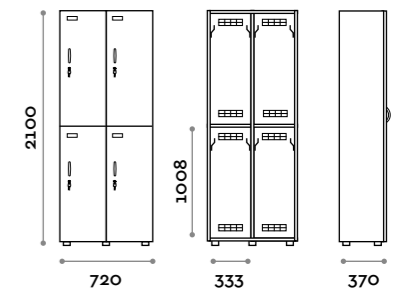

BANB72-23
Doppia colonna 4 ante
Double column 2-tiers locker, 4 doors