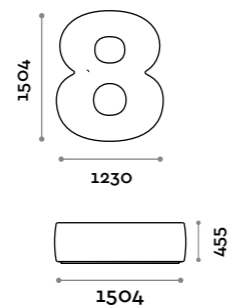

Numbers

> arch. Simone Micheli

Seduta a forma di numero con imbottitura e rivestimento in ecopelle ignifuga (certificazione UNI 9175 class 1IM).

Number shaped seat with upholstery and covering in fire-retardant eco-leather (certification UNI 9175 class 1IM).

Seduta / Seat

Ecopelle standard
Standard eco-leather

NUMBERS8

Luna

Seduta con piccolo schienale, imbottitura e rivestimento in ecopelle ignifuga (certificazione UNI 9175 class 1IM)

Circular seat with small backrest, upholstery and covering in fire-retardant eco-leather (UNI 9175 class 1IM certification).

Seduta / Seat

Ecopelle standard
Standard eco-leather

location: Borgo Valsugana, Italy
project: Fit Interiors