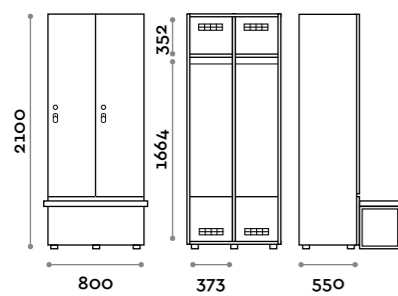

VANB44-23
Doppia colonna 2 ante per panca
Double column 2-tiers locker, bench version