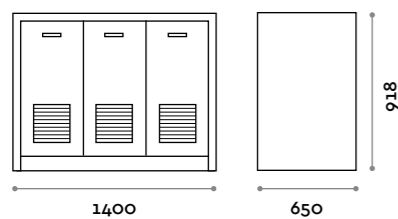

MOBSERV140