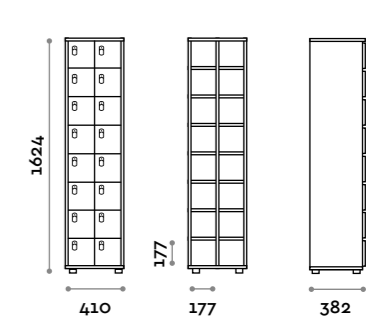

APV16
Portavalori 16 ante
Safe deposit locker with 16 doors