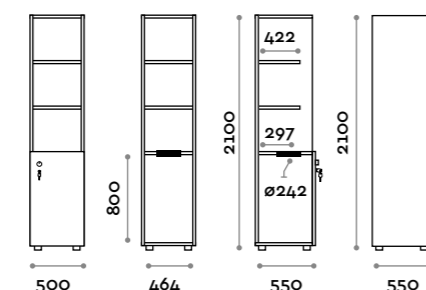

G Club

location: Milan, Italy
project: arch. Paola Giambelli / Fit Interiors