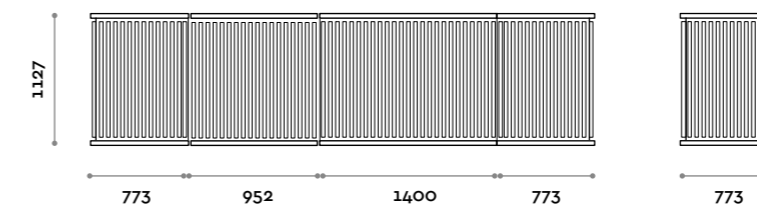

Piano di lavoro / Worktop

Finiture
Finishes