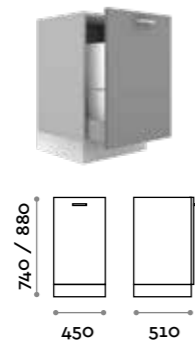

VEMO4-20

Mobile interno 1 anta estraibile (incluso bidone)
Inside-counter unit, pull-out door (with waste bin)