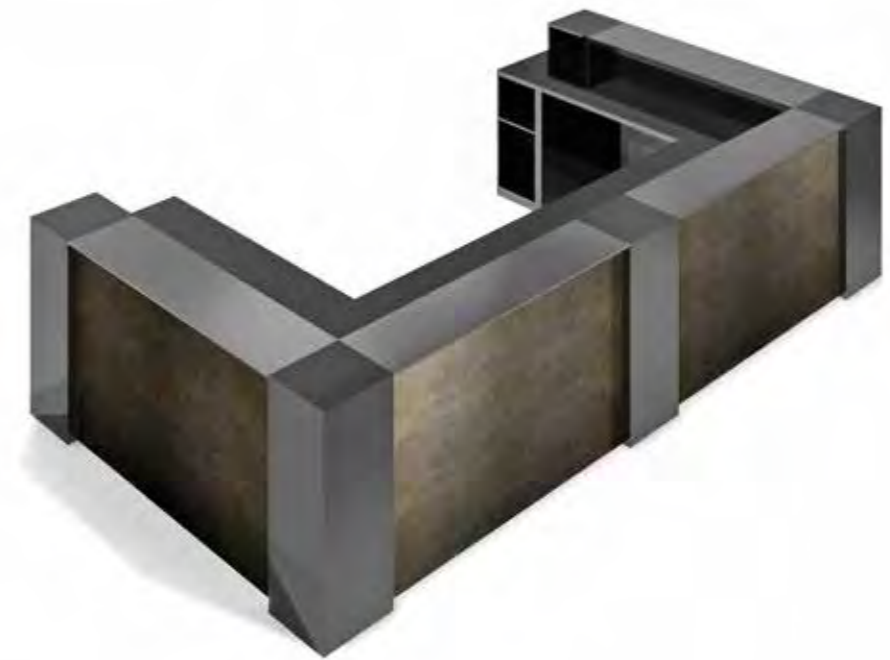

Starfit

location: Benghazi, Lybia
project: arch. Mohamed Agila

Square

One Training

location: Rotkreuz, Switzerland
project: Fit Interiors

Bancone modulare in MFC e laminato con luci LED.

Modular counter made of MFC and laminate with LED lighting