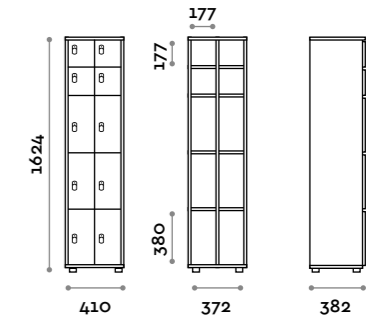

APV10
Portavalori 10 ante
Safe deposit locker with 10 doors