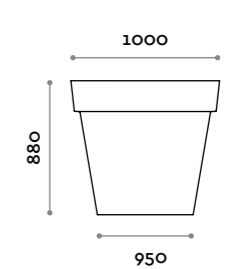

Polyethylene vase, matt finish, 100% recyclable, large size. For indoor and outdoor use.

Vaso / Vase

Polietilene opaco
Matt polyethylene

BIG 1

BIG 2

Pilar

Vaso in polietilene, finitura opaca, 100% riciclabile, di varie dimensioni. Per esterni e interni.