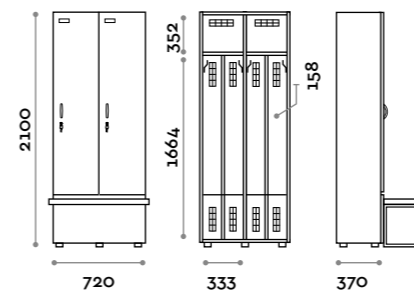

BANB76-23
Doppia colonna 2 ante per panca
Double column 1-tier locker,
2 doors, bench-version