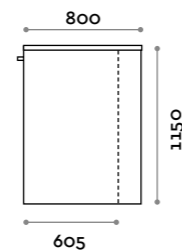

Task

Trainer point con 1 cassetto e ripiani, struttura in MFC e laminato

Trainer point with 1 drawer and shelves, melamine and laminate structure.

Struttura / Structure

Finiture standard
Standard finishes

ACCTRAIN150

Free

Self-service station con piano di lavoro in multistrati marino e laminato, 3 porte, maniglie e griglie di areazione. Escluso di impianto di spillatura.

Self-service station with worktop in marine plywood + laminate, 3 doors, handles and ventilation grids. Tapping system not included.

Struttura / Structure

Finiture standard
Standard finishes

Sign

Insegna in lamiera piegata con pittogrammi traforati solo su un lato, verniciatura esterna colore nero e interna colore giallo. Illuminazione interna per diffusione con luce LED. Fissaggio a destra o a sinistra.

Bent metal sheet sign with perforated pictograms on one side only, black external paint finish and yellow internal paint. Diffused internal lighting with LED light. Fixing on the right or left side.

Insegna su telaio metallico con pittogrammi realizzati tramite traforo passante su lamiera. Fissaggio universale destra e sinistra.

Metal frame sign with pictograms made of through-hole on metal sheet. Universal right and left fixing.

Insegna in plexiglas trasparente con pittogrammi incisi e pellicola trasparente colorata blu su un lato, su richiesta altre opzioni colore. Luce LED diffusa, sul supporto laterale. Fissaggio universale destra e sinistra.

Transparent Plexiglas sign with engraved pictograms and transparent blue coloured film on one side, other colour options on request. Diffused LED light, on the side stand. Universal right and left fixing.