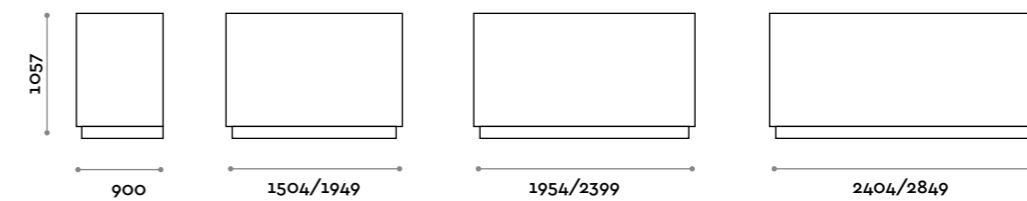

Piano di lavoro / Worktop

Finiture
Finishes

D143PS30
Grey