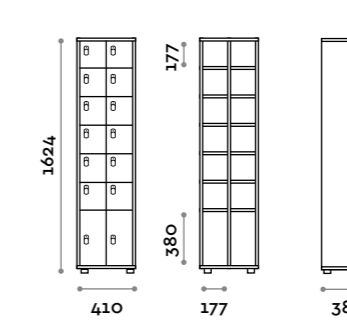

APV14
Portavalori 14 ante
Safe deposit locker with 14 doors