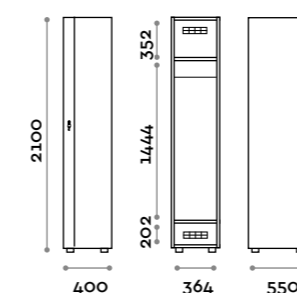

FUT31-23

Singola colonna 1 anta
Single column 1-tier locker