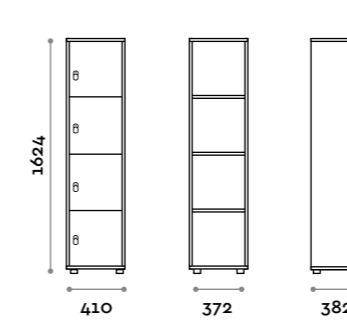

Harbour Club Chelsea

location: London, United Kingdom
project: Hadfield, Cawkwell, Davidson

APV04
Portacaschi 4 ante
Helmet storage with 4 doors