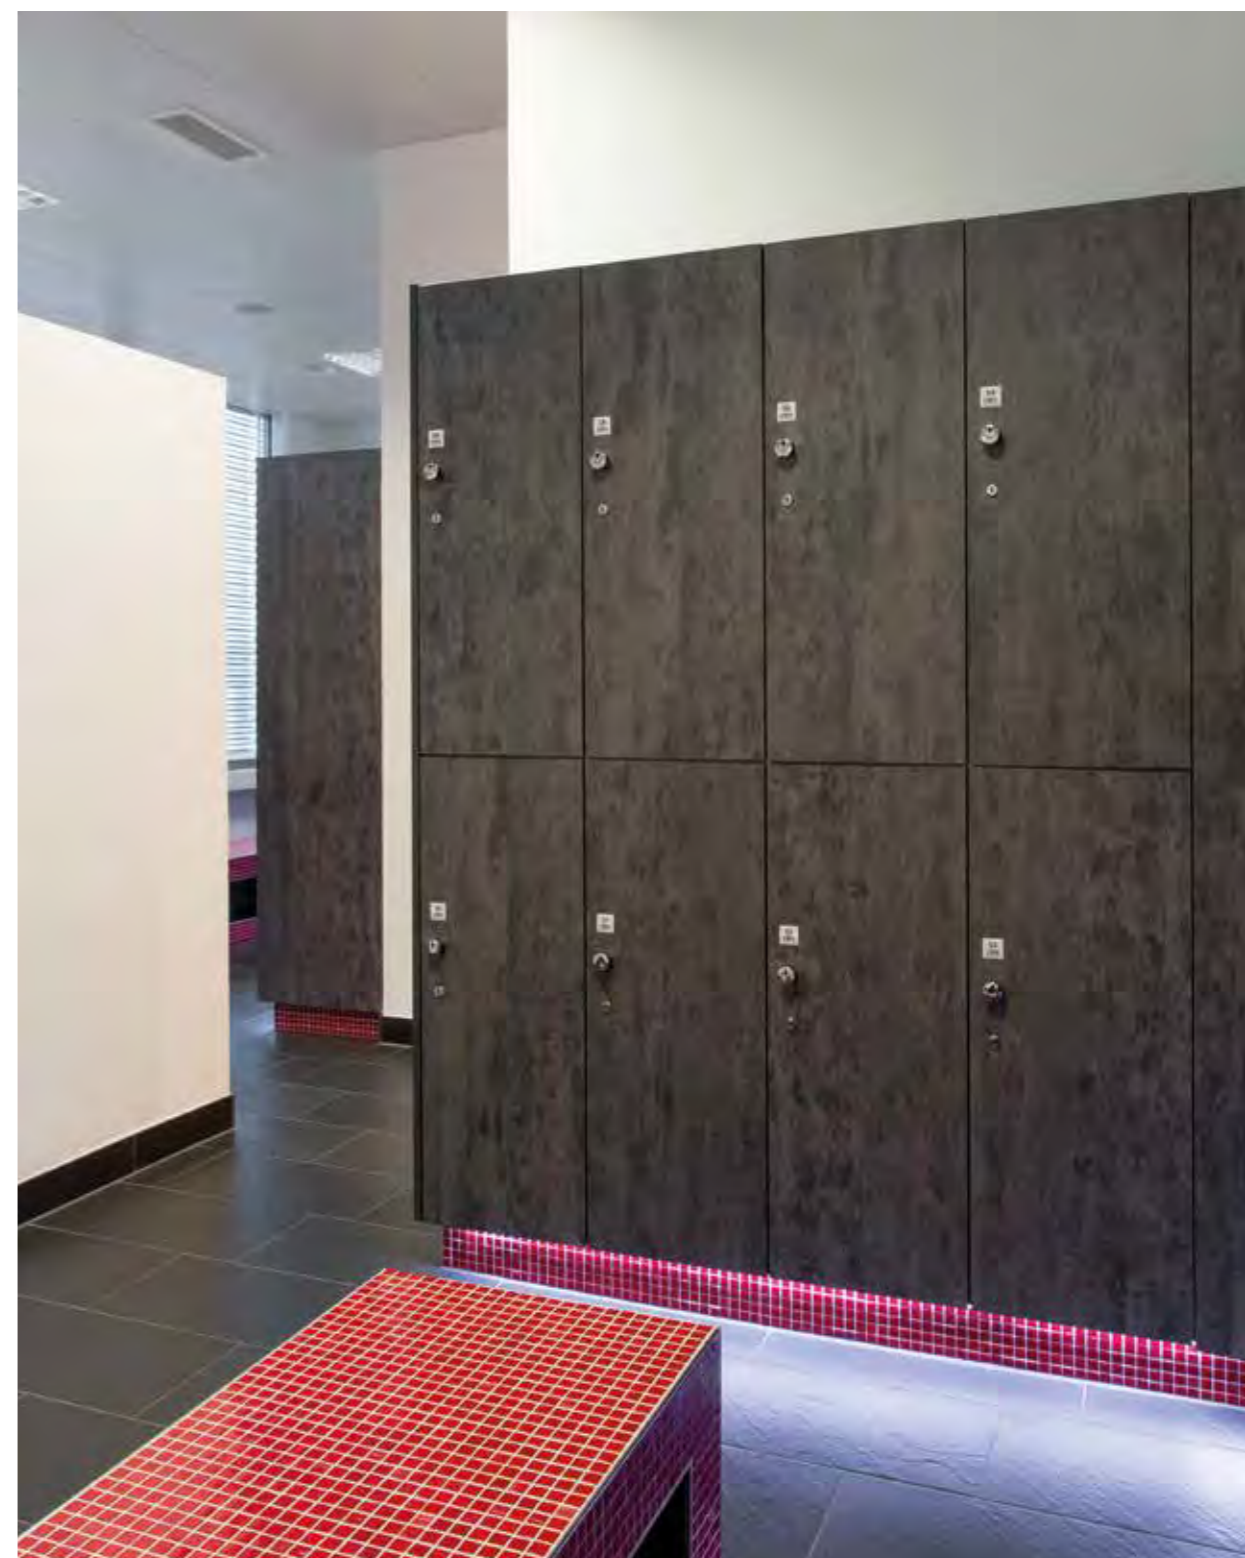

Characteristics

- Single, double and triple column lockers, height with skirting board 2170 mm
- Locker made of MFC panels thickness 18 mm edged in ABS with poliurethanic glue
- Ventilation grids
- Bar for coat hangers or hook for each compartment
- Adjustable feet
- Hinges certified for 80.000 opening cycles
- Door 155° opening angle
- Number made of PVC with Fit Interiors logo
- Padlock system

Options

- Door in MFC panel in various finishes (see The Swatch Book)
- Internal structure in two colors: grey or cashmere

Optional upon request

- Braked hinges
- Document holder
- Mirrors
- Storage basket
- Plastic hanger
- Anti-theft wooden hanger
- USB socket
- Shoe rack
- End side panels or end side panels with LED
- End side panels rounded
- Rounded panel for internal corner
- Rounded panel for external corner
- Upper veil
- Top or top with LED
- Sloping top
- Skirting board in three colors: silver, black, white
- Other types of lock (pag. 152-155)
- Handles to choose from all types
- Other types of number

Anta / Door

Finiture standard
Standard finishes

THE SWATCH BOOK

Struttura / Structure

Finiture
Finishes

D143PS30
Grey

6577ST
Cashmere

Maniglia / Handle

Lista pag. 150 / List p. 150

One Training

location: Rotkreuz, Switzerland
project: Fit Interiors