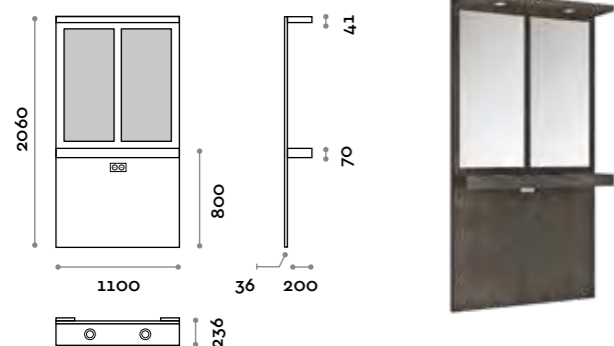

ACCSPPT-24V

Indigo Fitness Club

location: Zurich, Switzerland
project: Fit Interiors