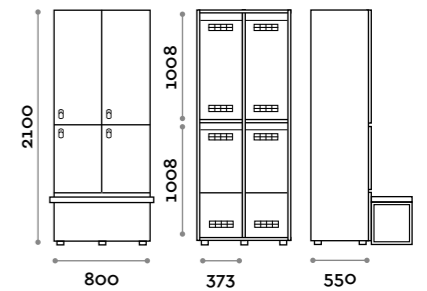

TANB35-23T
Singola colonna 2 ante per panca
Single column 2-tiers locker, bench version

TANB45-23
Doppia colonna 4 ante per panca
Double column 2-tiers locker, bench-
version, 4 doors