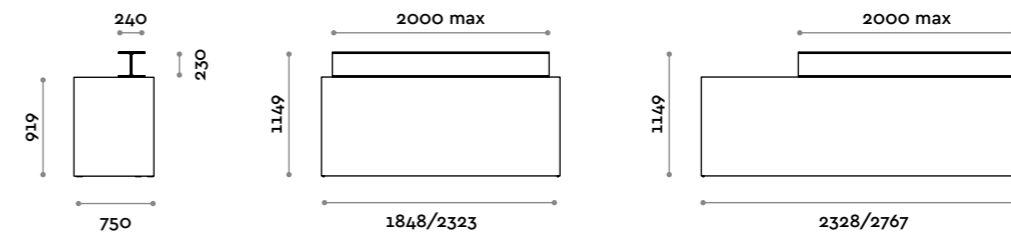

Metropolis

> Alberto Manzoni

location: Teramo, Italy
project: arch. Alejandro Bozzi

Bancone realizzato con struttura e piano lavoro in nobilitato da 36 mm rivestito in laminato. Bancalina decorativa composta da trave HEA in ferro (lunghezza max 2000 mm).

Reception counter with laminated and MFC structure 36 mm thickness, with central top consisting of iron HEA beam (max. length 2000 mm).

Struttura e piano di lavoro / Structure and worktop

Finiture standard
Standard finishes

Top / Top

Ferro
Iron