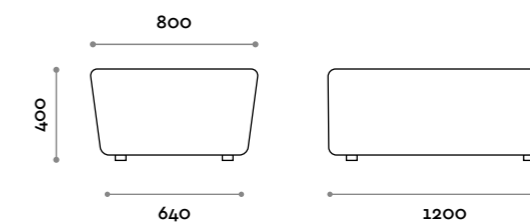

Ecopelle standard
Standard eco-leather

LINGOTTO80S

LINGOTTO120S

Combo

Nemea

location: Naples, Italy
project: Studio AArchitetti Noorda Schiavon

Combo

Hub