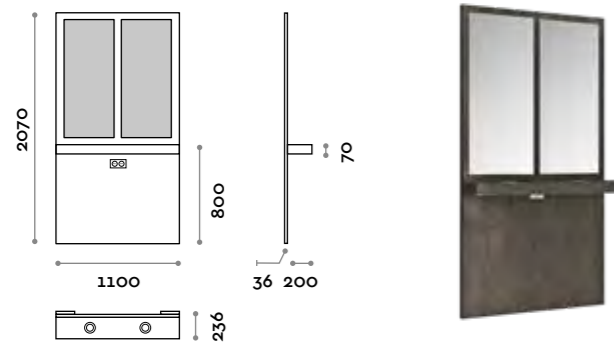

Wall hung vanity unit with 2 mirrors, shelf with 2 aluminium hairdryer slots, sockets fixed to the structure. Electrical components according to each destination countries' laws.

ACCSPES-24

Specchiera da appendere composta da due specchi e mensola con due boccole portaphon in alluminio