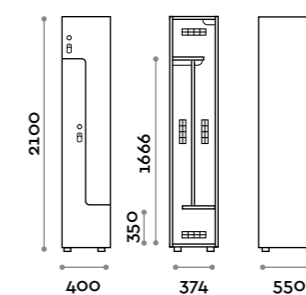

VANB38-23
Singola colonna 2 ante a "L"
Single column locker, 2 L-shaped doors