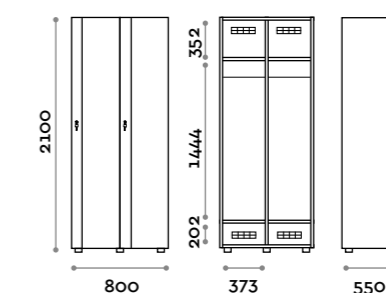

FUT41-23

Doppia colonna 2 ante
Double column 1-tier locker