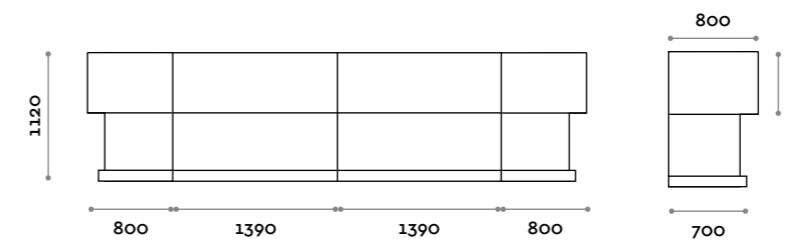

Modular counter made of MFC and laminate with LED lighting

Struttura / Structure

Finiture standard
Standard finishes

Piano di lavoro / Worktop

Finiture
Finishes

Alcune possibili combinazioni Possible compositions