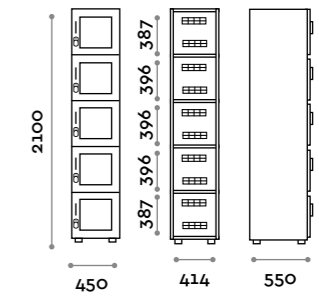

IND05-23

Singola colonna 5 ante
Single column locker with 5 framed door