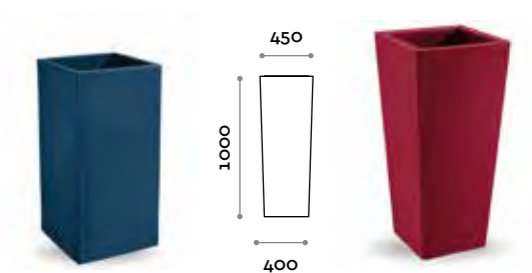

Polyethylene vase, 100% recyclable, matt finish in various sizes. For indoor and outdoor use.

Vaso / Vase

Polietilene opaco
Matt polyethylene

PILAR 1

PILAR 2

PILAR 3

PILAR 4

Specchi Mensole e Lavelli