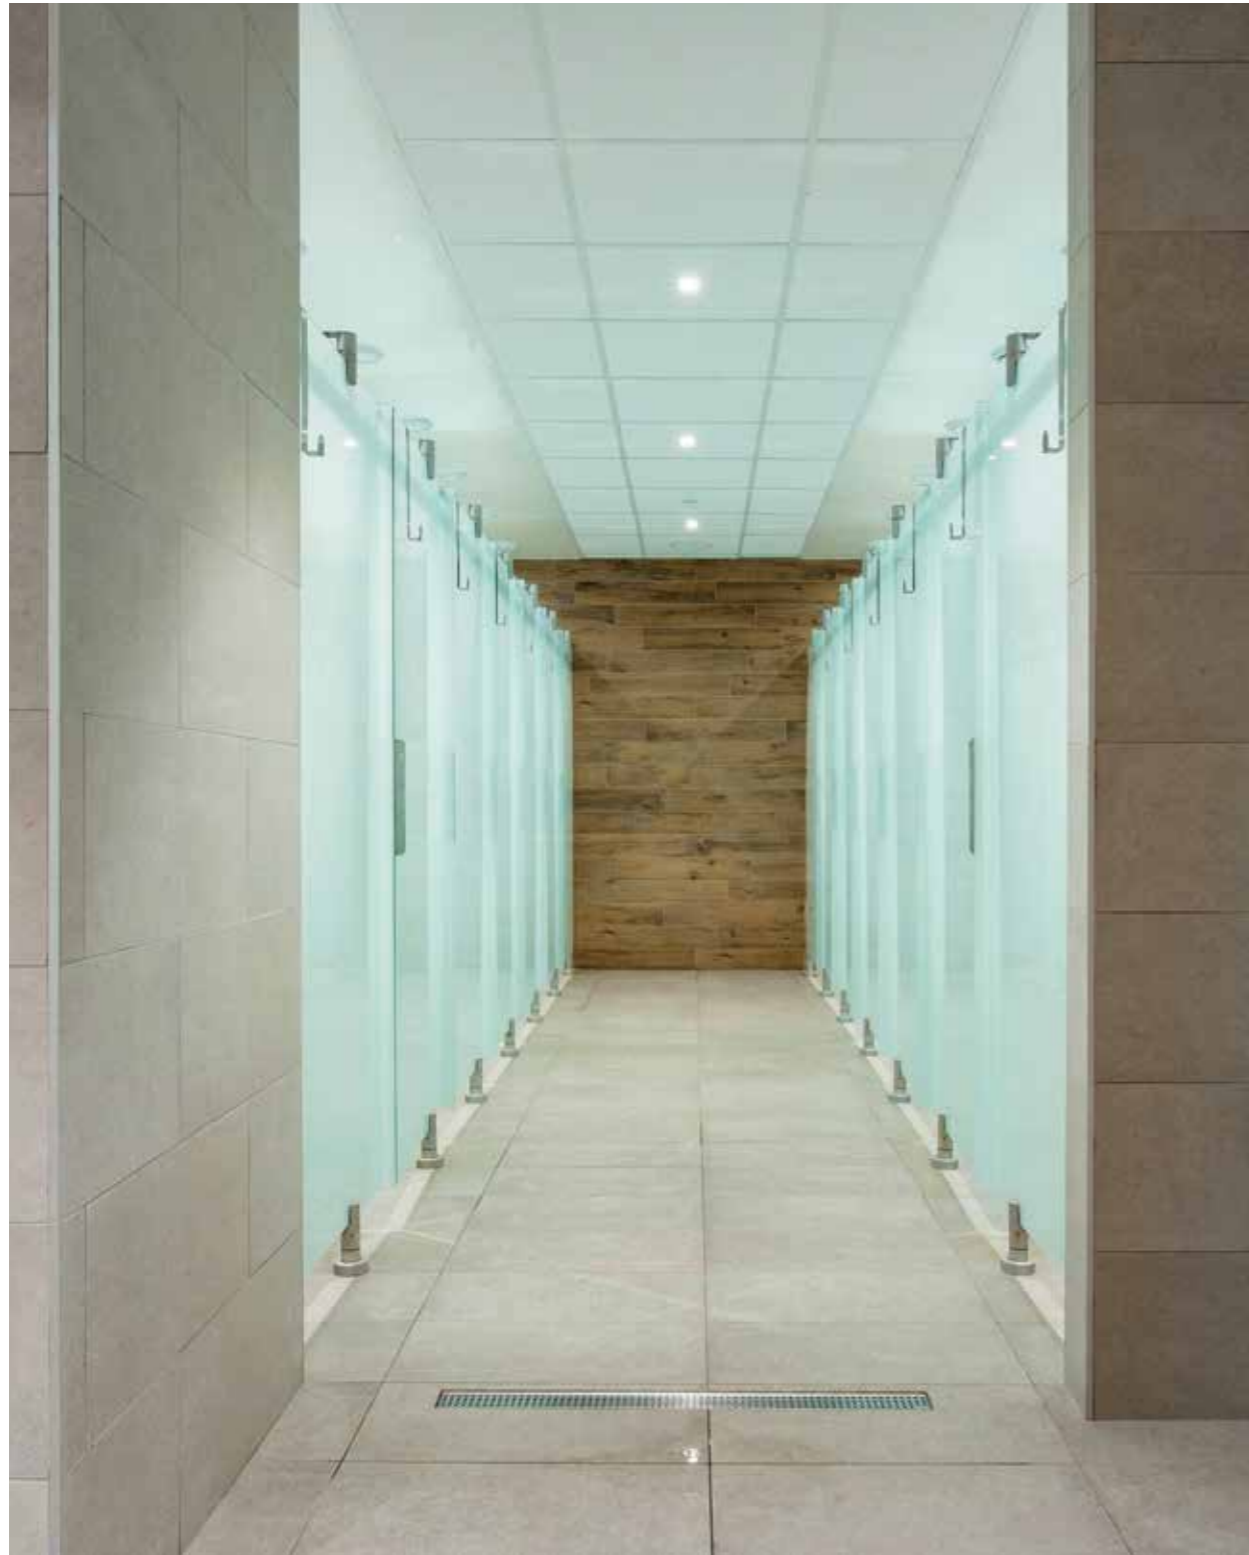

Studio S

David Lloyd

location: Milan, Italy
project: arch. Luciano Messina

Ante e divisori/ Doors and partitions

Vetro / Glass

HPL