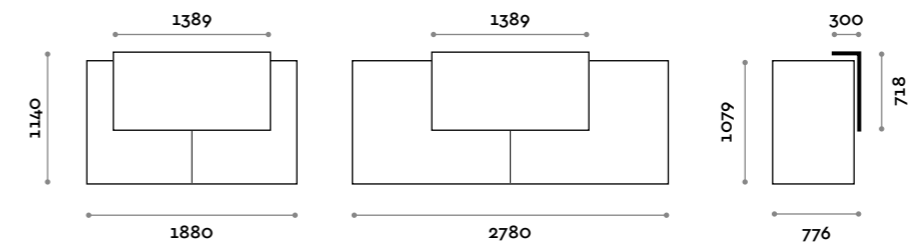

Struttura / Structure

Finiture standard
Standard finishes

Piano di lavoro / Worktop

Finiture
Finishes