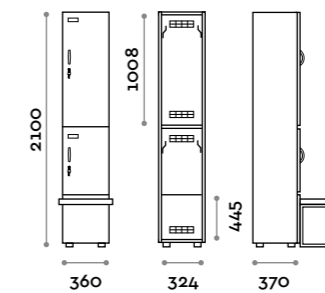

BANB55-23
Singola colonna 2 ante per panca
Single column 2-tiers locker,
bench-version