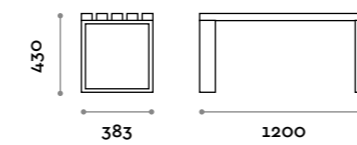

Telaio / Frame
Acciaio verniciato
Painted steel

Seduta / Seat

Doghe in legno massello
Slats in solid ash wood

PSD120S

Panca singola a doghe
Wooden slats bench, single-deep

PSD180S

Panca singola a doghe
Wooden slats bench, single-deep