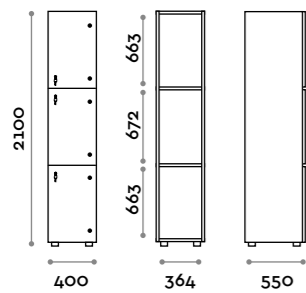

CANB3W40-23
Singola colonna 3 ante
Single column 3-tiers locker