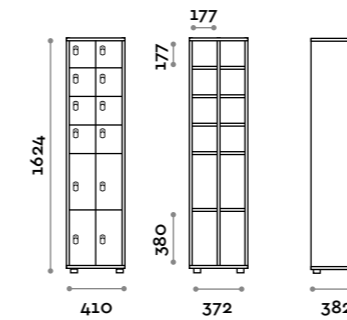

APV12
Portavalori 12 ante
Safe deposit locker with 12 doors