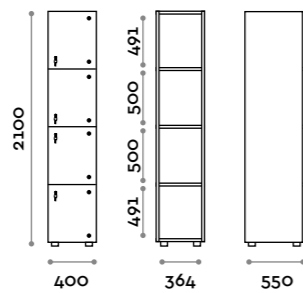

CANB4W40-23
Singola colonna 4 ante
Single column 4-tiers locker