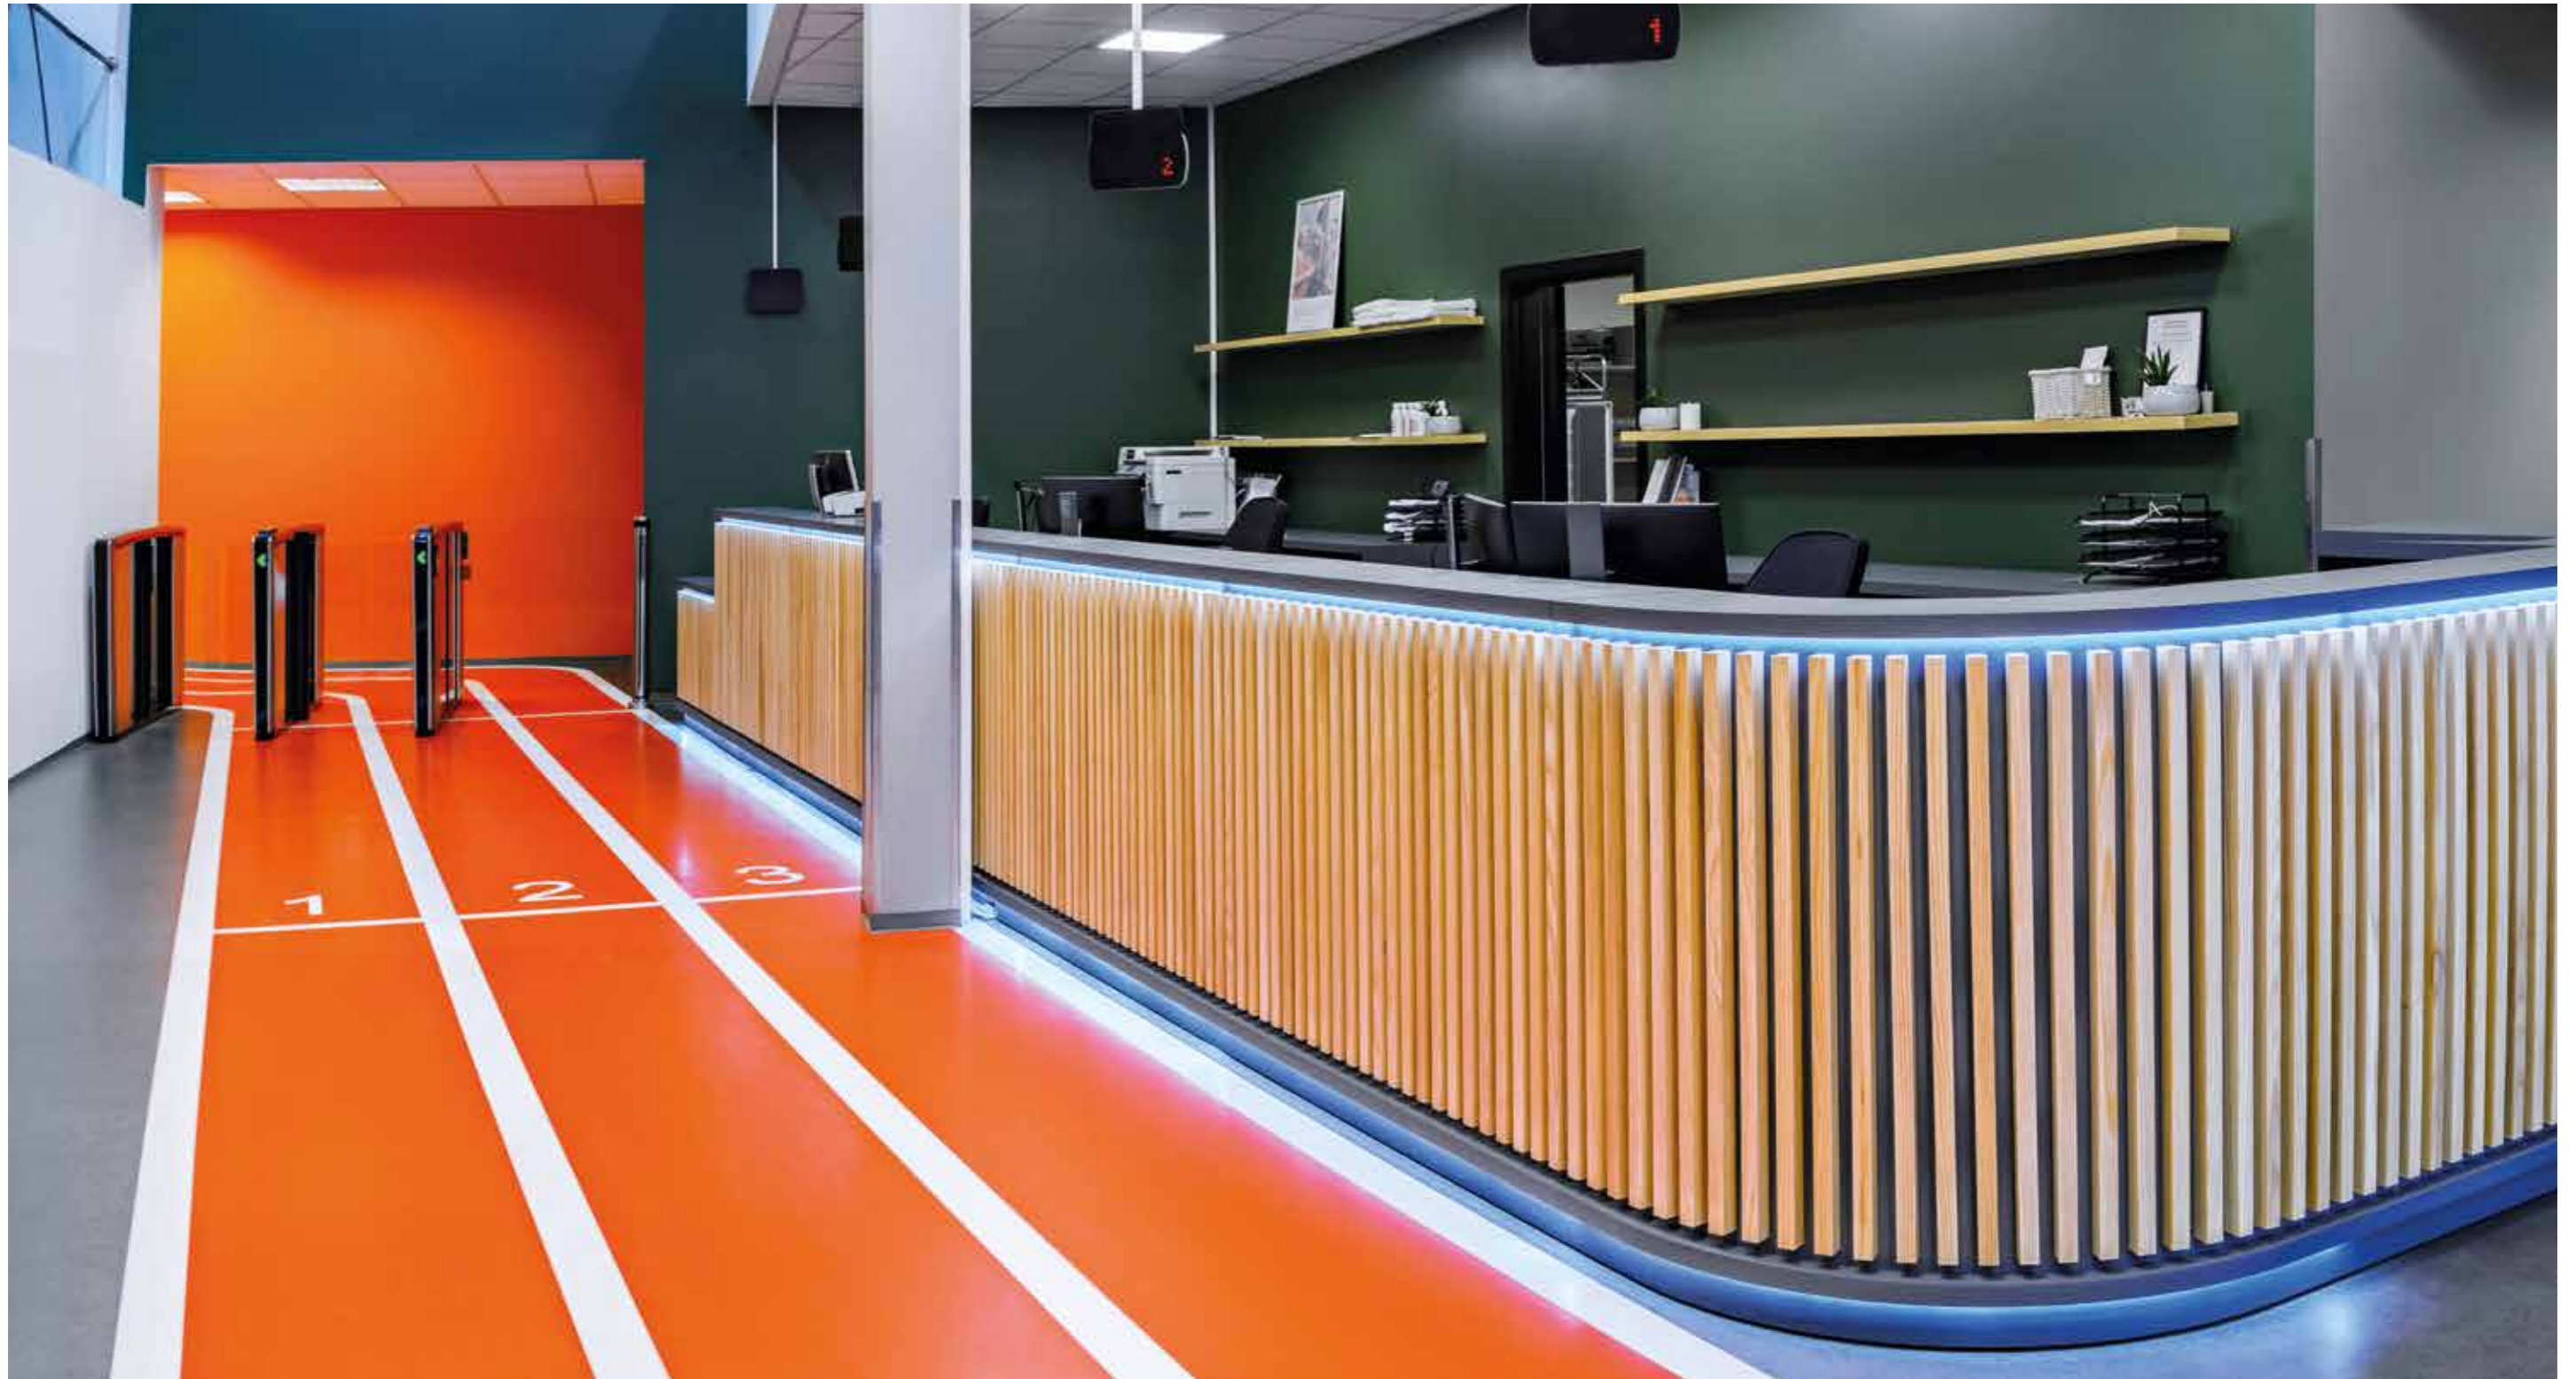

Nordic

Sammen

location: Fantoft campus, Norway
project: Fit Interiors