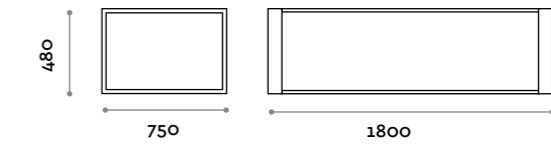

TECNO 180D

Panca doppia a 6 doghe
Double seat bench with 6 slats