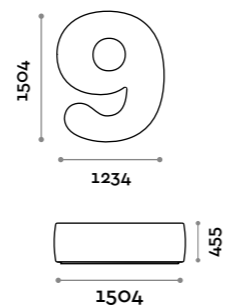

Numbers

> arch. Simone Micheli

Seduta a forma di numero con imbottitura e rivestimento in ecopelle ignifuga (certificazione UNI 9175 class 1IM).

Number shaped seat with upholstery and covering in fire-retardant eco-leather (certification UNI 9175 class 1IM).

Seduta / Seat

Ecopelle standard
Standard eco-leather

NUMBERS9

Luna

Seduta con piccolo schienale, imbottitura e rivestimento in ecopelle ignifuga (certificazione UNI 9175 class 1IM)

Circular seat with small backrest, upholstery and covering in fire-retardant eco-leather (UNI 9175 class 1IM certification).

Seduta / Seat

Ecopelle standard
Standard eco-leather

location: Borgo Valsugana, Italy
project: Fit Interiors