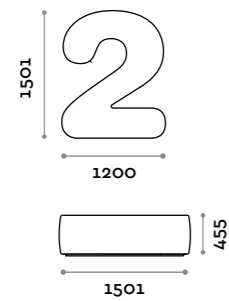

Number shaped seat with upholstery and covering in fire-retardant eco-leather (certification UNI 9175 class 1IM).

Seduta / Seat

Ecopelle standard
Standard eco-leather

NUMBERS1

NUMBERS2

NUMBERS3

NUMBERS4

NUMBERS5