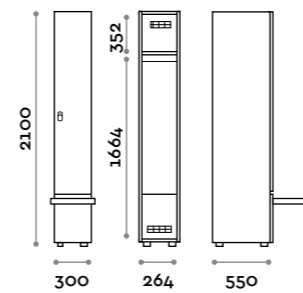

SANB3025-23
Singola colonna 2 ante per panca a sbalzo
Single column 2-tiers locker, cantilevered bench version