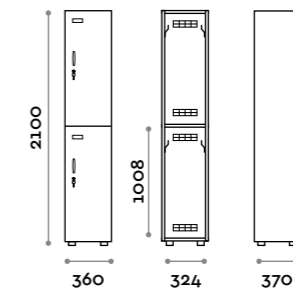

BANB52-23
Singola colonna 2 ante
Single column 2-tiers locker