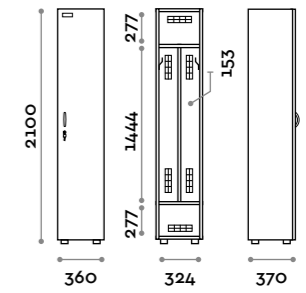

BANB53-23
Singola colonna 1 anta
Single column 1-tier locker