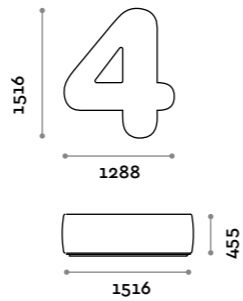

Number shaped seat with upholstery and covering in fire-retardant eco-leather (certification UNI 9175 class 1IM).

Seduta / Seat

Ecopelle standard
Standard eco-leather

NUMBERS1

NUMBERS2

NUMBERS3

NUMBERS4

NUMBERS5