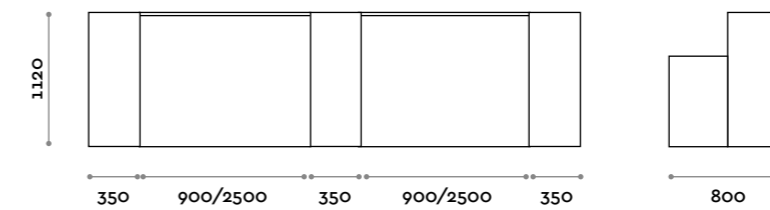

Struttura / Structure

Finiture standard
Standard finishes

Piano di lavoro / Worktop

Finiture
Finishes