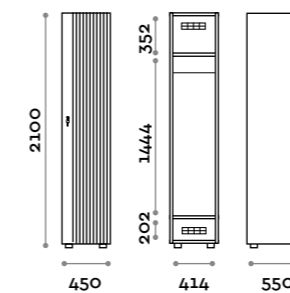

FUTWOOD31-23

Singola colonna 1 anta
Single column 1-tier locker