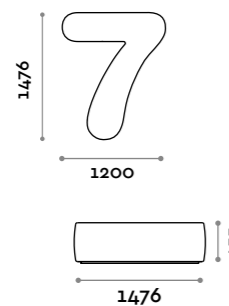

Numbers

> arch. Simone Micheli

Seduta a forma di numero con imbottitura e rivestimento in ecopelle ignifuga (certificazione UNI 9175 class 1IM).

Number shaped seat with upholstery and covering in fire-retardant eco-leather (certification UNI 9175 class 1IM).

Seduta / Seat

Ecopelle standard
Standard eco-leather

NUMBERS7

Luna

Seduta con piccolo schienale, imbottitura e rivestimento in ecopelle ignifuga (certificazione UNI 9175 class 1IM)

Circular seat with small backrest, upholstery and covering in fire-retardant eco-leather (UNI 9175 class 1IM certification).

Seduta / Seat

Ecopelle standard
Standard eco-leather

location: Borgo Valsugana, Italy
project: Fit Interiors