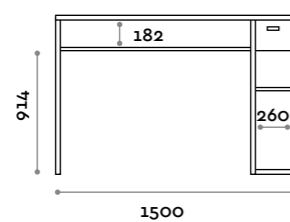

ACCTRAIN150