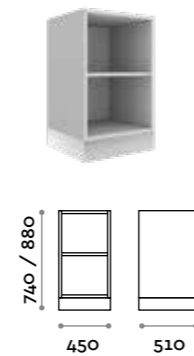

VEMO3-20

Vano a giorno con 1 ripiano mobile
Open unit with 1 removable shelf