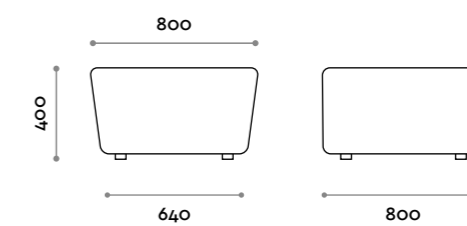

Ecopelle standard
Standard eco-leather

LINGOTTO80S

LINGOTTO120S

Combo

Nemea

location: Naples, Italy
project: Studio AArchitetti Noorda Schiavon

Combo

Hub