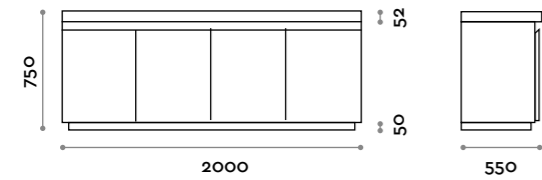

Mensola in multistrato marino laminato (Lavabo e miscelatore non inclusi)

Shelf in laminated marine plywood (Sink and water tap not included)

Mensola / Shelf

Finiture standard
Standard finishes

ACCSINK

Shape