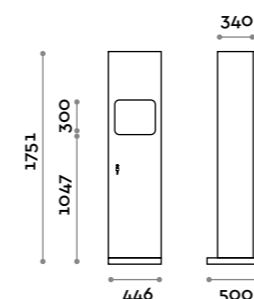

T-Rack

Struttura in MFC con divisori e ripiani a giorno oppure chiusa con ante e chiave. Per ambienti asciutti.

MFC-Structure with open compartments or with doors and keylocks. For dry environments.

Struttura / Structure

Finiture standard
Standard finishes

T-RACK1

Mobile scarpiera con 32 vani chiusi con chiave
Shoerack with 32 keylocked compartments

T-RACK2

Mobile scarpiera con 32 vani a giorno
Shoerack with 32 open compartments

Hello

Sanitizer Station

Mobile su ruote in MFC, completo di dispenser carta antibatterico, dispenser gel igienizzante antibatterico con pulsante e bidone porta rifiuti. Due vani interni chiusi con anta e chiave

Sanitizer Station

Cabinet in MFC on wheels, complete with antibacterial paper dispenser, antibacterial gel dispenser with pushbutton and waste bin in PVC. The cabinet can be closed with a lockable door.

Struttura / Structure

Finiture standard
Standard finishes

HELLOSS

Sanitizer Totem

Mobile su base fissa, completo di dispenser carta, dispenser gel igienizzante antibatterico automatico e bidone porta rifiuti. Cassa in MFC, anta in HPL. Vano interno chiusura con chiave.

Sanitizer Totem

Cabinet complete with paper dispenser, hands-free antibacterial gel dispenser and waste bin in PVC. The cabinet can be closed with a lockable door. Frame in MFC, door in HPL.

Struttura / Structure

Finiture
Finishes

Anta / Door

HPL

HELLOST