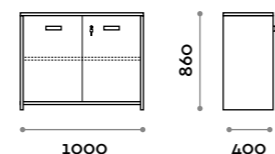

ACCDRT-23
Stazione asciugamani sporco/pulito con 1 anta, 2
ripiani fissi e botola in alluminio per vano raccolta
Clean/dirty towel unit with lockable door, two open
racks and aluminium hole