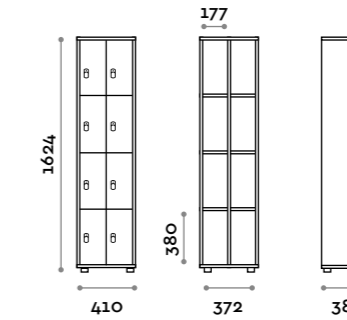

APV08
Portavalori 8 ante
Safe deposit locker with 8 doors