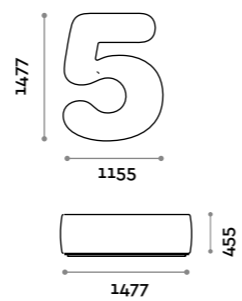

Number shaped seat with upholstery and covering in fire-retardant eco-leather (certification UNI 9175 class 1IM).

Seduta / Seat

Ecopelle standard
Standard eco-leather

NUMBERS1

NUMBERS2

NUMBERS3

NUMBERS4

NUMBERS5