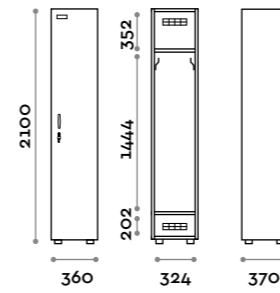

BANB51-23
Singola colonna 1 anta
Single column 1-tier locker