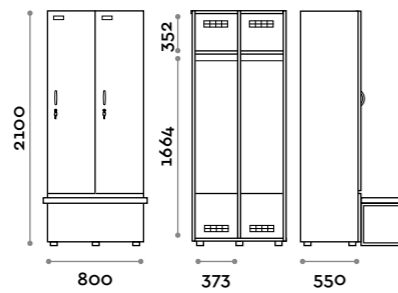

BANB44-23
Doppia colonna 2 ante per panca
Double column 1-tier locker,
2 doors, bench-version