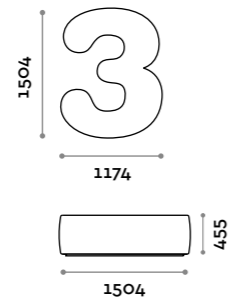

Number shaped seat with upholstery and covering in fire-retardant eco-leather (certification UNI 9175 class 1IM).

Seduta / Seat

Ecopelle standard
Standard eco-leather

NUMBERS1

NUMBERS2

NUMBERS3

NUMBERS4

NUMBERS5