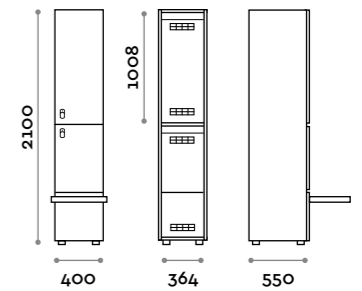

TSANB44-23
Doppia colonna 2 ante per panca a sbalzo
Double column 1-tierlocker, cantilevered
bench version, full lenght doors

TSANB35-23
Singola colonna 2 ante per panca a sbalzo
Single column 2-tiers locker, cantilevered
bench version