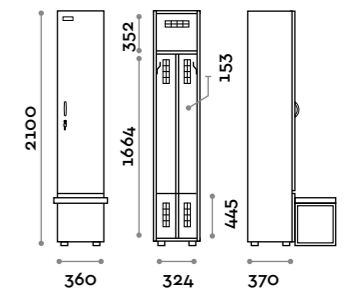

BANB56-23
Singola colonna 1 anta per panca
Single column 1-tier locker,
bench-version