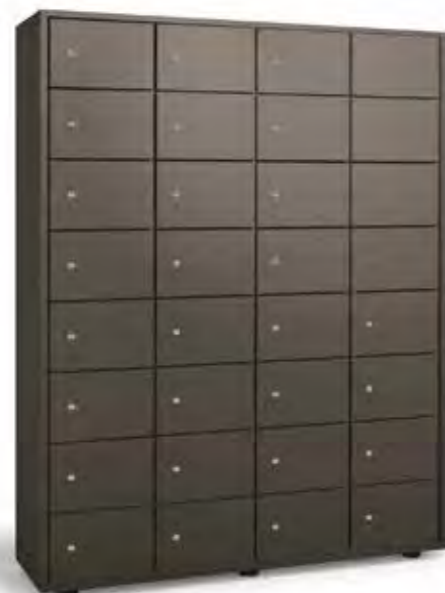

Struttura / Structure

Finiture standard
Standard finishes

T-RACK1

Mobile scarpiera con 32 vani chiusi con chiave
Shoerack with 32 keylocked compartments

T-RACK2

Mobile scarpiera con 32 vani a giorno
Shoerack with 32 open compartments