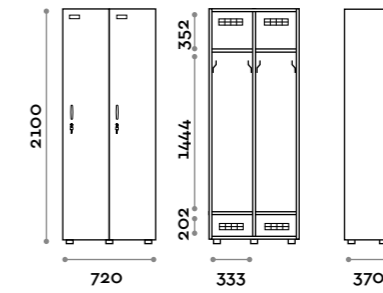

BANB71-23
Doppia colonna 2 ante
Double column 1-tier locker, 2 doors