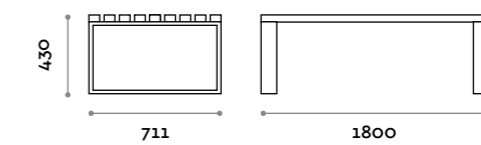

PSD180D

Panca doppia a doghe
Wooden slats bench, double-deep