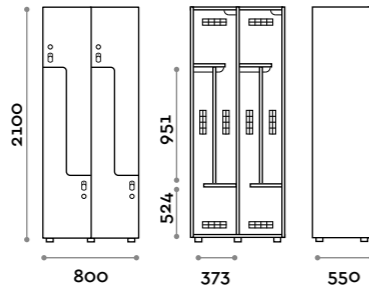

VANB48-23
Doppia colonna 4 ante a "L"
Double column locker, 4 L-shaped doors

Etoile

VANB39-23
Singola colonna 2 ante a "L"
Single column locker, 2 L-shaped doors

VANB49-23
Doppia colonna 4 ante a "L"
Double column locker, 4 L-shaped doors