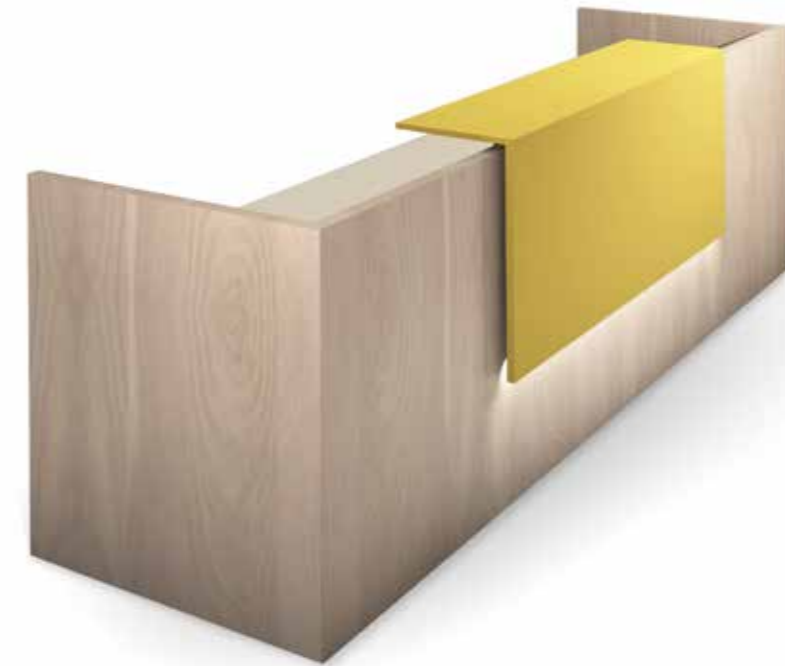

Alpha

6 Padel

location: Milan, Italy
project: Fit Interiors

Bancone modulare in MFC con luci LED.

Modular counter made of MFC with LED lighting

Struttura / Structure

Finiture standard
Standard finishes

Piano di lavoro / Worktop