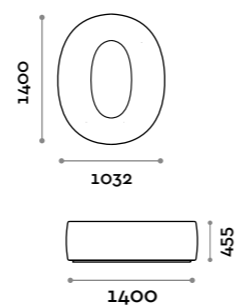

Numbers

> arch. Simone Micheli

Seduta a forma di numero con imbottitura e rivestimento in ecopelle ignifuga (certificazione UNI 9175 class 1IM).

Number shaped seat with upholstery and covering in fire-retardant eco-leather (certification UNI 9175 class 1IM).

Seduta / Seat

Ecopelle standard
Standard eco-leather

NUMBERS0

Luna

Seduta con piccolo schienale, imbottitura e rivestimento in ecopelle ignifuga (certificazione UNI 9175 class 1IM)

Circular seat with small backrest, upholstery and covering in fire-retardant eco-leather (UNI 9175 class 1IM certification).

Seduta / Seat

Ecopelle standard
Standard eco-leather

location: Borgo Valsugana, Italy
project: Fit Interiors