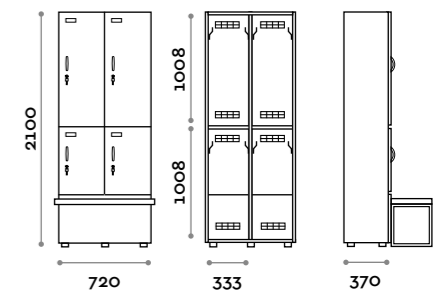

BANB75-23
Doppia colonna 4 ante per panca
Double column 2-tiers locker,
4 doors, bench-version