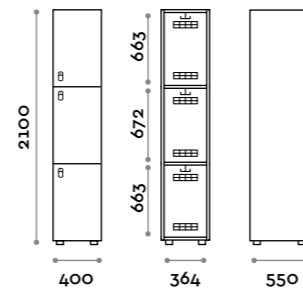

TANB323-23
Singola colonna 3 ante
Single column 3-tiers locker