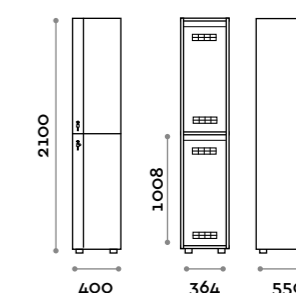

FUT32-23

Singola colonna 2 ante
Single column 2-tiers locker