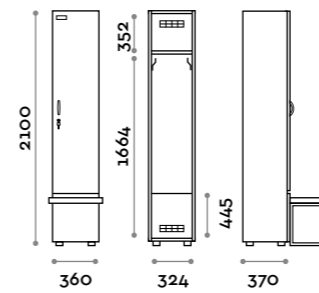

BANB54-23
Singola colonna 1 anta per panca
Single column 1-tier locker,
bench-version